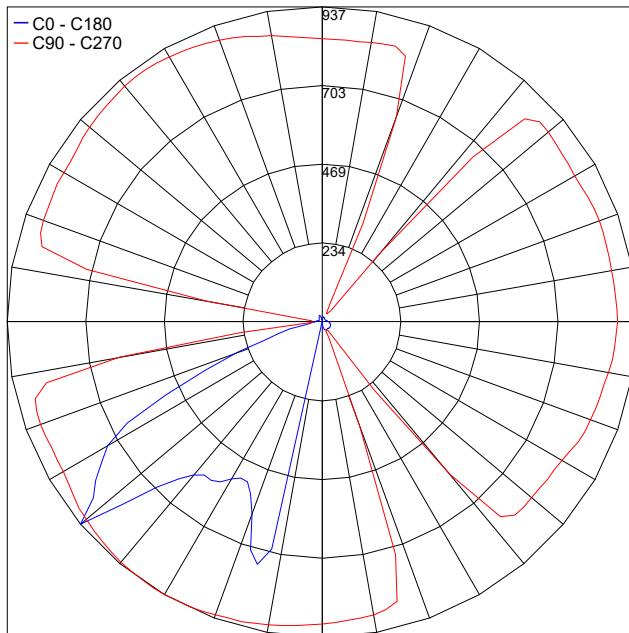

## ACCESSORIES Installation

**AC053**  
Base Plate  
(REQUIRED)

## PHOTOMETRIC DATA

*Note: all Photometry is 3000K*

Maximum Candela = 937.5

PHOTOMETRIC FILENAME : PROMENADE ROUND 02 601502P.IES

Job Name/Date:

Fixture Type Designation: