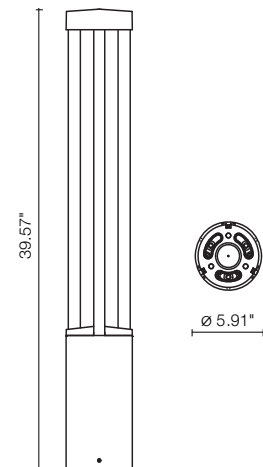

# PROMENADE ROUND 02

The Promenade series are outdoor bollards available in a round or square shape with 360° downward light emission. There are 2 different height options for each, and 3 standard finishes available. Anchorage flange plate with threaded bolts included.

## TECHNICAL DATA

<b>Wattage / Input</b>	26W (120-277VAC)
<b>Power Supply</b>	Integral
<b>Construction</b>	Body: High Corrosion Resistance, Die-cast Copper-free Aluminum Lens: Tempered Glass Screws: Stainless Steel Gasket: Silicone Rubber
<b>CCT</b>	3000K, 4000K
<b>BUG Rating</b>	B1-U3-G1
<b>Delivered Lumens</b>	2900 lm (3000K)
<b>Efficacy</b>	111.54 lm/W (3000K)
<b>Optics</b>	360°
<b>Finishes</b>	Textured Gray, Anthracite Gray, Matte Black
<b>Fixture Dimensions</b>	Ø5.91" l x 39.57" h
<b>Fixture Weight</b>	15.43 lbs
<b>LED Source</b>	1 COB CREE "CXB 1520" LED
<b>IP Rating</b>	IP66
<b>Impact Rating</b>	IK10

Fixture Dimensions

**BASE PLATE REQUIRED - See Page 2**

## PHOTOMETRIC DATA

*Note: all Photometry is 3000K*

Maximum Candela = 937.5

PHOTOMETRIC FILENAME : PROMENADE ROUND 02 601502P.IES

Job Name/Date:

Fixture Type Designation: