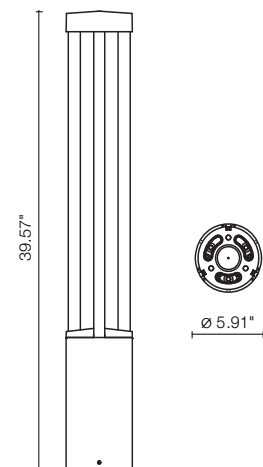

# PROMENADE ROUND 02

The Promenade series are outdoor bollards available in a round or square shape with 360° downward light emission. There are 2 different height options for each, and 3 standard finishes available. Anchorage flange plate with threaded bolts included.

## TECHNICAL DATA

<b>Wattage / Input</b>	26W (120-277VAC)
<b>Power Supply</b>	Integral
<b>Construction</b>	Body: High Corrosion Resistance, Die-cast Copper-free Aluminum Lens: Tempered Glass Screws: Stainless Steel Gasket: Silicone Rubber
<b>CCT</b>	3000K, 4000K
<b>Delivered Lumens</b>	2900 lm (3000K)
<b>Efficacy</b>	111.54 lm/W (3000K)
<b>Optics</b>	360°
<b>Finishes</b>	Textured Gray, Anthracite Gray, Matte Black
<b>Fixture Dimensions</b>	Ø5.91" l x 39.57" h
<b>Fixture Weight</b>	15.43 lbs
<b>LED Source</b>	1 COB CREE "CXB 1520" LED
<b>IP Rating</b>	IP66
<b>Impact Rating</b>	IK10

Fixture Dimensions

**BASE PLATE REQUIRED - See Page 2**

## PHOTOMETRIC DATA

*Note: all Photometry is 3000K*

Maximum Candela = 937.5

PHOTOMETRIC FILENAME : PROMENADE ROUND 02 601502P.IES

Job Name/Date:

Fixture Type Designation: