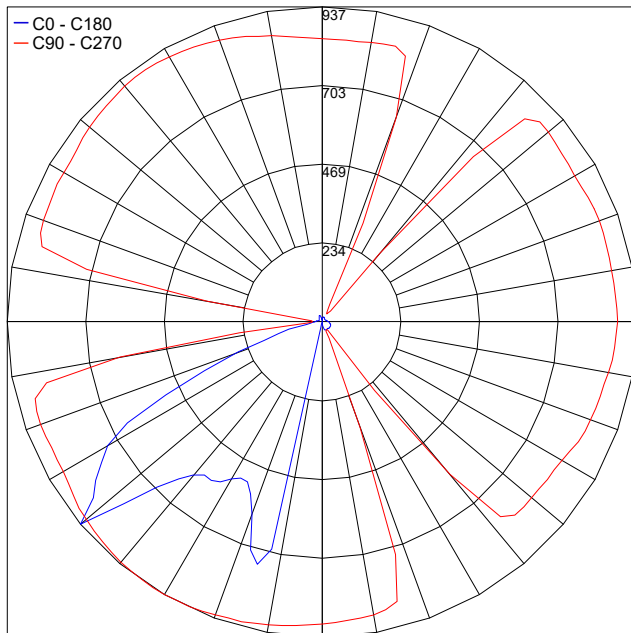

## TECHNICAL DATA

<b>Wattage / Input</b>	26W (120-277VAC)
<b>Power Supply</b>	Integral
<b>Construction</b>	Body: High Corrosion Resistance, Die-cast Copper-free Aluminum Lens: Tempered Glass Screws: Stainless Steel Gasket: Silicone Rubber
<b>CCT</b>	3000K, 4000K
<b>Delivered Lumens</b>	2900 lm (3000K)
<b>Efficacy</b>	111.54 lm/W (3000K)
<b>Optics</b>	360°
<b>Finishes</b>	Textured Gray, Anthracite Gray, Matte Black
<b>Fixture Dimensions</b>	Ø5.91" l x 39.57" h
<b>Fixture Weight</b>	15.43 lbs
<b>LED Source</b>	1 COB CREE "CXB 1520" LED
<b>IP Rating</b>	IP66
<b>Impact Rating</b>	IK10

## ACCESSORIES Installation

**AC053**  
Base Plate  
(REQUIRED)

## PHOTOMETRIC DATA

*Note: all Photometry is 3000K*

Maximum Candela = 937.5

PHOTOMETRIC FILENAME : PROMENADE ROUND 02 601502P.IES

Job Name/Date:

Fixture Type Designation: