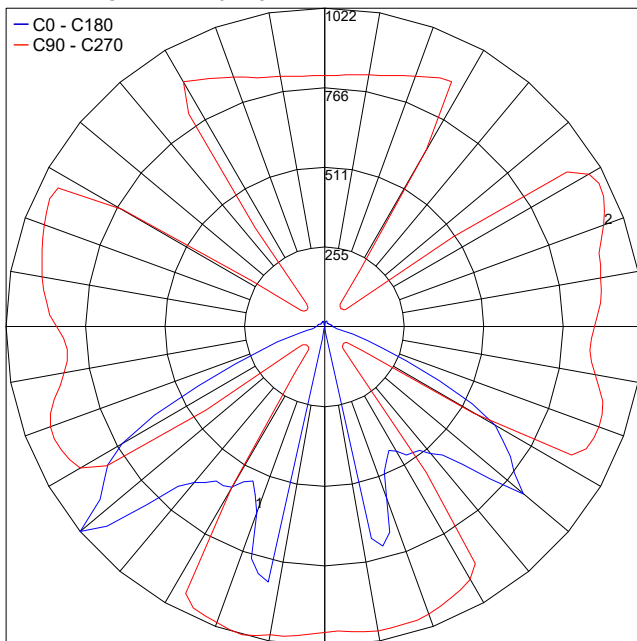

TECHNICAL DATA

Wattage / Input	26W (120-277VAC)
Power Supply	Integral
Construction	Body: High Corrosion Resistance, Die-Cast Copper-free Aluminum Lens: Tempered Glass Screws: Stainless Steel Gasket: Silicone Rubber
CCT	3000K, 4000K
BUG Rating	B1-U3-G1
Delivered Lumens	2900 lm (3000K)
Efficacy	111.54 lm/W (3000K)
Optics	360°
Finishes	Textured Gray, Anthracite Gray, Matte Black
Fixture Dimensions	5.51" l x 5.51" w x 39.57" h
Fixture Weight	16.09 lbs
LED Source	1 COB CREE "CXB 1520" LED
IP Rating	IP66
Impact Rating	IK10

Fixture Dimensions

BASE PLATE REQUIRED - See Page 2

ORDERING INFORMATION

Example: 601504P-30K-360-AG.

601504P	-		-	360	-	
Model No.	CCT	Optics	Finish			
601504P	30K - 3000K 40K - 4000K	360 - 360°	TG - Textured Gray AG - Anthracite Gray MB - Matte Black			

Job Name/Date:

Fixture Type Designation:

ACCESSORIES Installation

AC053
Base Plate
(REQUIRED)

PHOTOMETRIC DATA

Note: all Photometry is 3000K

Maximum Candela = 1021.8

PHOTOMETRIC FILENAME : PROMENADE SQUARE 02 601504P.IES