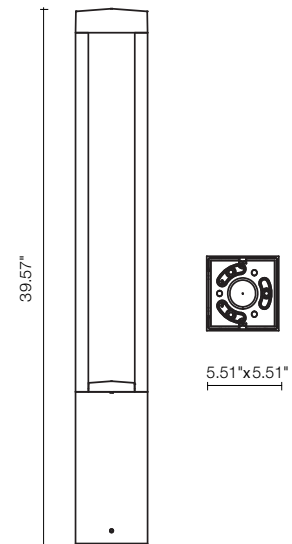

PROMENADE SQUARE 02

The Promenade series are outdoor bollards available in a round or square shape with 360° downward light emission. There are 2 different height options for each, and 3 standard finishes available. Anchorage flange plate with threaded bolts included.

TECHNICAL DATA

Wattage / Input	26W (120-277VAC)
Power Supply	Integral
Construction	Body: High Corrosion Resistance, Die-Cast Copper-free Aluminum Lens: Tempered Glass Screws: Stainless Steel Gasket: Silicone Rubber
CCT	3000K, 4000K
BUG Rating	B1-U3-G1
Delivered Lumens	2900 lm (3000K)
Efficacy	111.54 lm/W (3000K)
Optics	360°
Finishes	Textured Gray, Anthracite Gray, Matte Black
Fixture Dimensions	5.51" l x 5.51" w x 39.57" h
Fixture Weight	16.09 lbs
LED Source	1 COB CREE "CXB 1520" LED
IP Rating	IP66
Impact Rating	IK10

Fixture Dimensions

BASE PLATE REQUIRED - See Page 2

ORDERING INFORMATION

Example: 601504P-30K-360-AG.

601504P	-		-	360	-	
Model No.	CCT	Optics	Finish			
601504P	30K - 3000K 40K - 4000K	360 - 360°	TG - Textured Gray AG - Anthracite Gray MB - Matte Black			

Job Name/Date:

Fixture Type Designation:

ACCESSORIES Installation

AC053
Base Plate
(REQUIRED)

PHOTOMETRIC DATA

Note: all Photometry is 3000K

Maximum Candela = 1021.8

PHOTOMETRIC FILENAME : PROMENADE SQUARE 02 601504P.IES