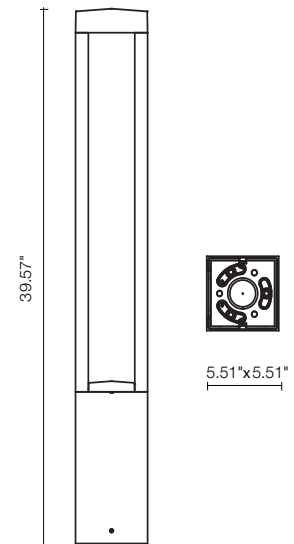

# PROMENADE SQUARE 02

The Promenade series are outdoor bollards available in a round or square shape with 360° downward light emission. There are 2 different height options for each, and 3 standard finishes available. Anchorage flange plate with threaded bolts included.

## TECHNICAL DATA

<b>Wattage / Input</b>	26W (120-277VAC)
<b>Power Supply</b>	Integral
<b>Construction</b>	Body: High Corrosion Resistance, Die-Cast Copper-free Aluminum Lens: Tempered Glass Screws: Stainless Steel Gasket: Silicone Rubber
<b>CCT</b>	3000K, 4000K
<b>Delivered Lumens</b>	2900 lm (3000K)
<b>Efficacy</b>	111.54 lm/W (3000K)
<b>Optics</b>	360°
<b>Finishes</b>	Textured Gray, Anthracite Gray, Matte Black
<b>Fixture Dimensions</b>	5.51" l x 5.51" w x 39.57" h
<b>Fixture Weight</b>	16.09 lbs
<b>LED Source</b>	1 COB CREE "CXB 1520" LED
<b>IP Rating</b>	IP66
<b>Impact Rating</b>	IK10

Fixture Dimensions

**BASE PLATE REQUIRED - See Page 2**

## PHOTOMETRIC DATA

*Note: all Photometry is 3000K*

Maximum Candela = 1021.8

PHOTOMETRIC FILENAME : PROMENADE SQUARE 02 601504P.IES

Job Name/Date:

Fixture Type Designation: