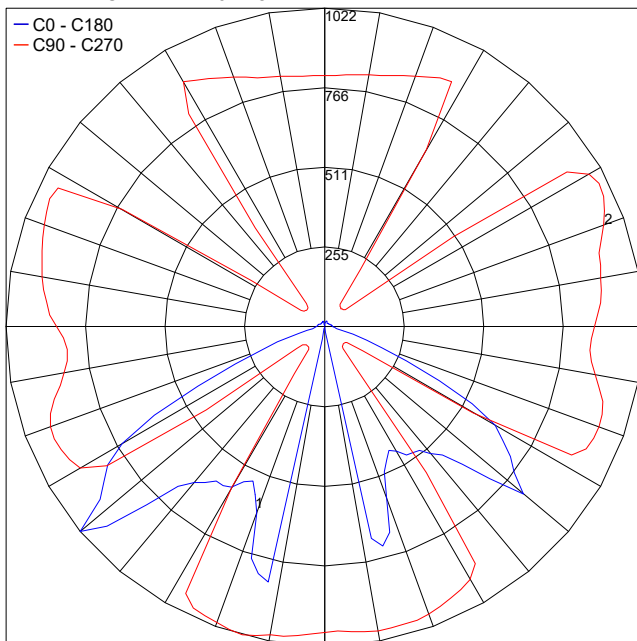

## TECHNICAL DATA

<b>Wattage / Input</b>	26W (120-277VAC)
<b>Power Supply</b>	Integral
<b>Construction</b>	Body: High Corrosion Resistance, Die-Cast Copper-free Aluminum Lens: Tempered Glass Screws: Stainless Steel Gasket: Silicone Rubber
<b>CCT</b>	3000K, 4000K
<b>Delivered Lumens</b>	2900 lm (3000K)
<b>Efficacy</b>	111.54 lm/W (3000K)
<b>Optics</b>	360°
<b>Finishes</b>	Textured Gray, Anthracite Gray, Matte Black
<b>Fixture Dimensions</b>	5.51" l x 5.51" w x 39.57" h
<b>Fixture Weight</b>	16.09 lbs
<b>LED Source</b>	1 COB CREE "CXB 1520" LED
<b>IP Rating</b>	IP66
<b>Impact Rating</b>	IK10

## ORDERING INFORMATION

Example: 601504P-30K-360-AG.

601504P	-		-	360	-	
Model No.	CCT	Optics	Finish			
601504P	30K - 3000K 40K - 4000K	360 - 360°	TG - Textured Gray AG - Anthracite Gray MB - Matte Black			

## ACCESSORIES Installation

**AC053**  
Base Plate  
(REQUIRED)

## PHOTOMETRIC DATA

*Note: all Photometry is 3000K*

Maximum Candela = 1021.8

PHOTOMETRIC FILENAME : PROMENADE SQUARE 02 601504P.IES

Job Name/Date:

Fixture Type Designation: