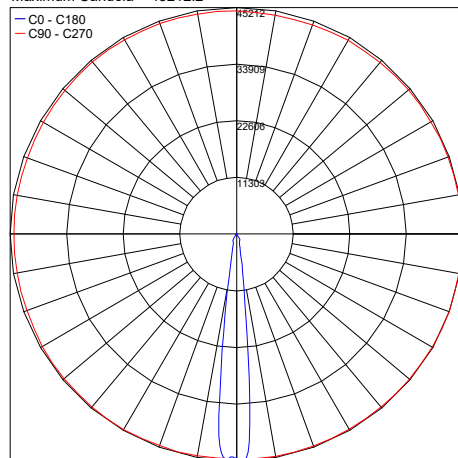

TECHNICAL DATA

Wattage / Input	42W (120VAC)
Power Supply	Integral 0-10V Dimming
Construction	Body: Die-Cast Copper-Free Aluminum Screws: Stainless Steel Lens: Tempered, Safety Glass Cable Length: 3.28" included
CCT	3000K, 4000K
CRI	>80
Lumen Output	4752 lm (3000K, 35°)
Efficacy	113.1 lm/W (3000K, 35°)
Optics	3 Standard (see below)
Finishes	3 Standard, Custom RAL (see below)
Fixture Dimensions	6.69" l x 6.69" w x 9.06" h
Fixture Weight	9.92 lbs
LED Source	1 COB CREE "CXB 2540" LED
IP Rating	IP66
Impact Rating	IK10

Fixture Dimensions

ORDERING INFORMATION

Example: 101604P-30K-14-TG. Accessories ordered separately.

101604P	-		-		-	
Model No.	CCT	Optics	Finish			
101604P	30K - 3000K	14 - 14°	TG - Textured Grey (RAL 9006)			
	40K - 4000K	35 - 35°	AG - Anthracite Grey (RAL 7016)			
		55 - 55°	MB - Matte Black (on request)			

AC038
Tree Strap
for Ring Series

PHOTOMETRIC DATA

Coming Soon

Maximum Candela = 45212.2

PHOTOMETRIC FILENAME : QUBO MAXI COB 14° - 101403PIES

Maximum Candela = 11965.4

PHOTOMETRIC FILENAME : QUBO MAXI COB 35° - 101403PIES

Maximum Candela = 6902.9

PHOTOMETRIC FILENAME : QUBO MAXI COB 55° - 101403PIES

Job Name/Date:

Fixture Type Designation: