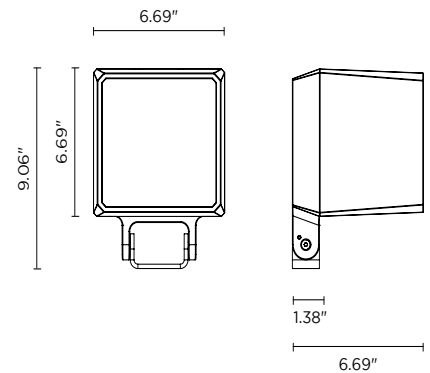

QUBO MAXI COB

The Qubo Maxi COB is a square, outdoor LED floodlight suitable for installation on a façade/wall with a U-shaped fixing bracket allowing vertical adjustment of +90° / -40°. It has 3 standard finishes and 3 optics options.

TECHNICAL DATA

Wattage / Input	42W (120VAC)
Power Supply	Integral 0-10V Dimming
Construction	Body: Die-Cast Copper-Free Aluminum Screws: Stainless Steel Lens: Tempered, Safety Glass Cable Length: 3.28" included
CCT	3000K, 4000K
CRI	>80
Lumen Output	4752 lm (3000K, 35°)
Efficacy	113.1 lm/W (3000K, 35°)
Optics	3 Standard (see below)
Finishes	3 Standard, Custom RAL (see below)
Fixture Dimensions	6.69" l x 6.69" w x 9.06" h
Fixture Weight	9.92 lbs
LED Source	1 COB CREE "CXB 2540" LED
IP Rating	IP66
Impact Rating	IK10

Fixture Dimensions

ORDERING INFORMATION

Example: 101604P-30K-14-TG. Accessories ordered separately.

101604P	-		-		-	
Model No.	CCT	Optics	Finish			
101604P	30K - 3000K	14 - 14°	TG - Textured Grey (RAL 9006)			
	40K - 4000K	35 - 35°	AG - Anthracite Grey (RAL 7016)			
		55 - 55°	MB - Matte Black (on request)			

Maximum Candela = 6902.9

PHOTOMETRIC FILENAME : QUBO MAXI COB 55° - 101403PIES

Job Name/Date:

Fixture Type Designation: