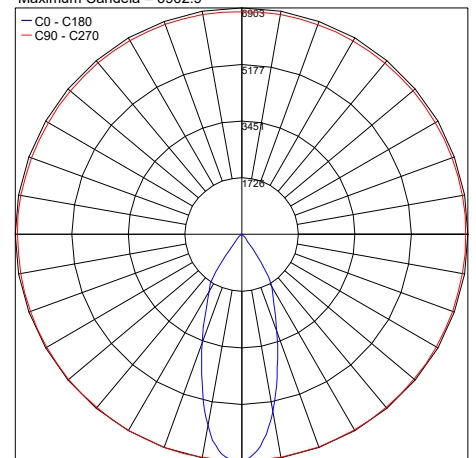

TECHNICAL DATA

Wattage / Input	42W (120VAC)
Power Supply	Integral 0-10V Dimming
Construction	Body: Die-Cast Copper-Free Aluminum Screws: Stainless Steel Lens: Tempered, Safety Glass Cable Length: 3.28" included
CCT	3000K, 4000K
CRI	>80
Lumen Output	4752 lm (3000K, 35°)
Efficacy	113.1 lm/W (3000K, 35°)
Optics	3 Standard (see below)
Finishes	3 Standard, Custom RAL (see below)
Fixture Dimensions	6.69" l x 6.69" w x 9.06" h
Fixture Weight	9.92 lbs
LED Source	1 COB CREE "CXB 2540" LED
IP Rating	IP66
Impact Rating	IK10

Fixture Dimensions

ORDERING INFORMATION

Example: 101604P-30K-14-TG. Accessories ordered separately.

101604P	-		-		-	
Model No.	CCT	Optics	Finish			
101604P	30K - 3000K	14 - 14°	TG - Textured Grey (RAL 9006)			
	40K - 4000K	35 - 35°	AG - Anthracite Grey (RAL 7016)			
		55 - 55°	MB - Matte Black (on request)			

AC038
Tree Strap
for Ring Series

PHOTOMETRIC DATA

Coming Soon

Maximum Candela = 45212.2

PHOTOMETRIC FILENAME : QUBO MAXI COB 14° - 101403PIES

Maximum Candela = 11965.4

PHOTOMETRIC FILENAME : QUBO MAXI COB 35° - 101403PIES

Maximum Candela = 6902.9

PHOTOMETRIC FILENAME : QUBO MAXI COB 55° - 101403PIES

Job Name/Date:

Fixture Type Designation: