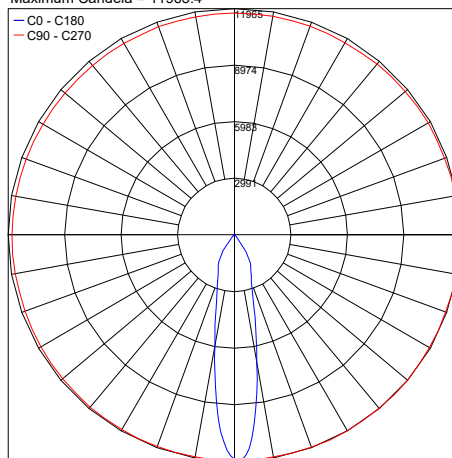

TECHNICAL DATA

Wattage / Input	42W (120VAC)
Power Supply	Integral 0-10V Dimming
Construction	Body: Die-Cast Copper-Free Aluminum Screws: Stainless Steel Lens: Tempered, Safety Glass Cable Length: 3.28" included
CCT	3000K, 4000K
CRI	>80
Lumen Output	4752 lm (3000K, 35°)
Efficacy	113.1 lm/W (3000K, 35°)
Optics	3 Standard (see below)
Finishes	3 Standard, Custom RAL (see below)
Fixture Dimensions	6.69" l x 6.69" w x 9.06" h
Fixture Weight	9.92 lbs
LED Source	1 COB CREE "CXB 2540" LED
IP Rating	IP66
Impact Rating	IK10

Fixture Dimensions

ORDERING INFORMATION

Example: 101604P-30K-14-TG. Accessories ordered separately.

101604P	-		-		-	
Model No.	CCT	Optics	Finish			
101604P	30K - 3000K	14 - 14°	TG - Textured Grey (RAL 9006)			
	40K - 4000K	35 - 35°	AG - Anthracite Grey (RAL 7016)			
		55 - 55°	MB - Matte Black (on request)			

AC038
Tree Strap
for Ring Series

PHOTOMETRIC DATA

Coming Soon

Maximum Candela = 45212.2

PHOTOMETRIC FILENAME : QUBO MAXI COB 14° - 101403PIES

Maximum Candela = 11965.4

PHOTOMETRIC FILENAME : QUBO MAXI COB 35° - 101403PIES

Maximum Candela = 6902.9

PHOTOMETRIC FILENAME : QUBO MAXI COB 55° - 101403PIES

Job Name/Date:

Fixture Type Designation: