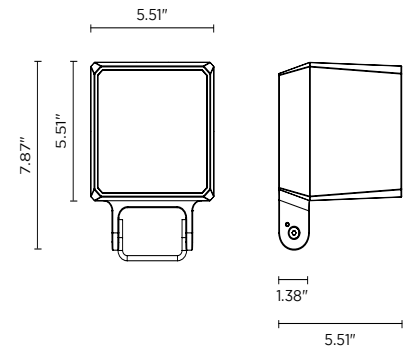

QUBO MEDIUM RGBW

The Qubo Medium RGBW is an outdoor LED floodlight suitable for installation on a façade/wall, with U shape fixing bracket allowing vertical adjustment of +90° / -40°. It has a DMX interface and comes in 3 standard finishes and 3 optics options.

TECHNICAL DATA

Wattage / Input	14W (24VDC)
Power Supply	Remote driver with DMX integrated into fixture See page 2 for remote power supplies
Construction	Body: Die-Cast Copper-Free Aluminum Screws: Stainless Steel Lens: Tempered, Safety Glass Cable Length: 3.28" included
CCT	RGBW - DMX Control Built Into Fixture
CRI	>80
Lumen Output	468 lm (25°)
Efficacy	33.4 lm/W (25°)
Optics	3 Standard (see below)
Finishes	3 Standard, Custom RAL (see below)
Fixture Dimensions	5.51" l x 5.51" w x 7.87" h
Fixture Weight	6.83 lbs
LED Source	3 x CREE "XML" COLOR RGBW LED
IP Rating	IP66
Impact Rating	IK10

Fixture Dimensions

ORDERING INFORMATION

Example: 101606RGBWP-12-TG. Power Supplies / Accessories ordered separately.

101606RGBWP	-		-	
Model No.	Optics	Finish		
101606RGBWP	12 - 12° 25 - 25° 35 - 35°	TG - Textured Grey (RAL 9006) AG - Anthracite Grey (RAL 7016) MB - Matte Black (on request)		