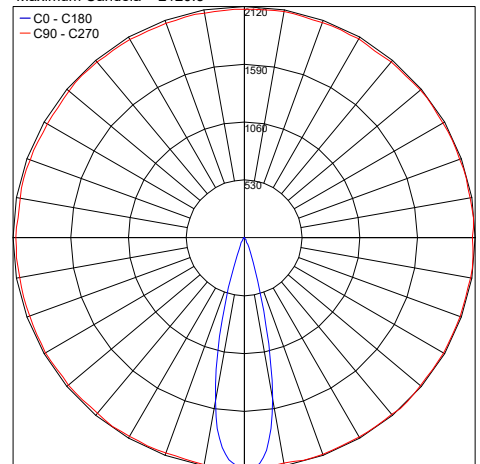

PHOTOMETRIC FILENAME : QUBO MINI HP 3000K 28' 8W 101605PIES

Job Name/Date:

Fixture Type Designation: