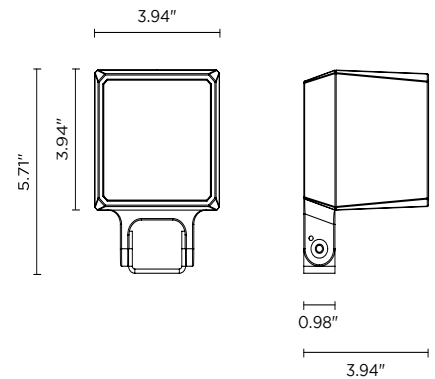

The Qubo Mini HP is a square, outdoor LED floodlight suitable for installation on a façade/wall with a U-shaped fixing bracket allowing vertical adjustment of +90° / -40°. It has 3 standard finishes and 3 optics options.

## TECHNICAL DATA

<b>Wattage / Input</b>	8W (120VAC)
<b>Power Supply</b>	Integral 0-10V Dimming
<b>Construction</b>	Body: Die-Cast Copper-Free Aluminum Screws: Stainless Steel Lens: Tempered, Safety Glass Cable Length: 3.28" included
<b>CCT</b>	3000K, 4000K
<b>CRI</b>	>80
<b>Lumen Output</b>	662 lm (3000K, 10°)
<b>Efficacy</b>	82.8 lm/W (3000K, 10°)
<b>Optics</b>	3 Standard (see below)
<b>Finishes</b>	3 Standard, Custom RAL (see below)
<b>Fixture Dimensions</b>	3.94" l x 3.94" w x 5.71" h
<b>Fixture Weight</b>	2.87 lbs
<b>LED Source</b>	1 x CREE "XHP35" LED
<b>IP Rating</b>	IP66
<b>Impact Rating</b>	IK10

Fixture Dimensions