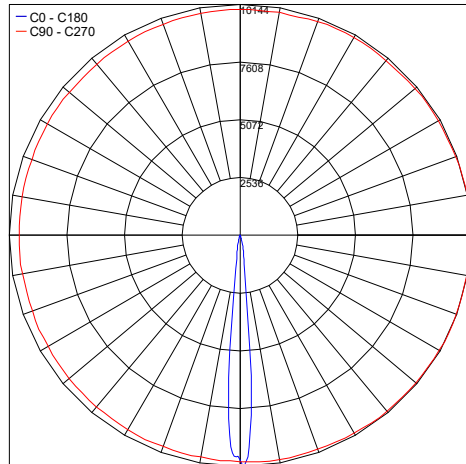

ACCESSORIES

Installation

Anti-Glare

PHOTOMETRIC DATA

Note: All photometry is 3000K

Maximum Candela = 10144.1

PHOTOMETRIC FILENAME : QUBO MINI HP 3000K 4' 8W 101605PIES

Maximum Candela = 5315.7