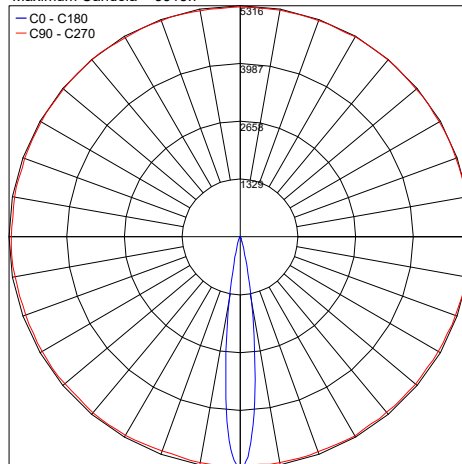

## PHOTOMETRIC DATA

Note: All photometry is 3000K

Maximum Candela = 10144.1

PHOTOMETRIC FILENAME : QUBO MINI HP 3000K 4' 8W 101605PIES

Maximum Candela = 5315.7

PHOTOMETRIC FILENAME : QUBO MINI HP 3000K 10' 8W 101605PIES