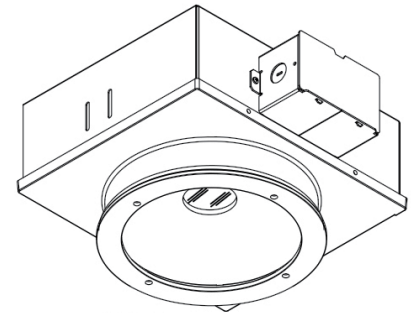

RDO DOWNLIGHT

The RDO Downlight is a vandal resistant, IP65 wet label downlight with an open bottom and sealed top of cone. It is offered in 5 color temperatures, 2 optics options and 5 standard finishes as well as 4 marine grade finishes.

MADE IN THE U.S.A.

Fixture Dimensions - See page 2
Concrete Drawing - See page 3

TECHNICAL DATA

Wattage	26W (Static White), 20W (Red)
Power Supply	Integral 120-277VAC or 347VAC Red: 1000mA
Dimming	0-10V Dimming
Construction	Body: 18 Ga. Zinc Coated Steel Trim Ring: Die-cast Low Copper Alloy Lens: 3/16" Clear Polycarbonate
CCT	2700K, 3000K, 3500K, 4000K, Red
BUG Rating	B3-U1-G0 (25°, 45°)
CRI	>80
Delivered Lumens	2278 lm (3000K, 25°)
Efficacy	115.4 lm/W
Optics	25°, 45°
Finishes	5 Standard plus 4 Marine Grade (see below)
Fixture Dimensions	Ø7.16" x 9.82" x 11.48"
Fixture Weight	9.2 lbs
LED Source	LED COB, RED 620-630 nm
Color Consistency	1x2 MacAdam Ellipse (1x2 SDCM)
IP Rating	IP65

ORDERING INFORMATION

Example: RDO-3030-4-1-W-25-C-02-0. Accessories ordered separately.

RDO	-		-		-	1	-	W	-		-		-		-	
-----	---	--	---	--	---	---	---	---	---	--	---	--	---	--	---	--

Model #	CCT	Body	Lens	Cone	Optics	Driver	Finish	Options
RDO	3027 - 27K 3030 - 30K 3035 - 35K 3040 - 40K RD - Red	4 - Fully Recessed w/ Hanger Bar Brackets V - Fully Recessed for concrete pour	1 - Standard	W - White	25 - 25° 45 - 45°	C - 120-277VAC w/ 0-10V Dimming 2 - 347VAC w/ 0-10V Dimming R - Red LED 1000mA <i>'R' for RD - Red option only</i>	11 - White Suede 02 - Black Suede 18 - Tex. Bronze TS - Silver <i>Add prefix "M" to above colors for Marine Grade Clear Overcoat</i> PN - Polished Nickel <i>Marine Grade Clear Overcoat NOT available on Polished Nickel</i>	0 - None 1 - Emergency Ballast 8 - Special Screws
<div style="border: 1px solid black; padding: 5px; width: fit-content; margin: 0 auto;"> Lower lumen packages are available. Contact Factory for information. </div>								