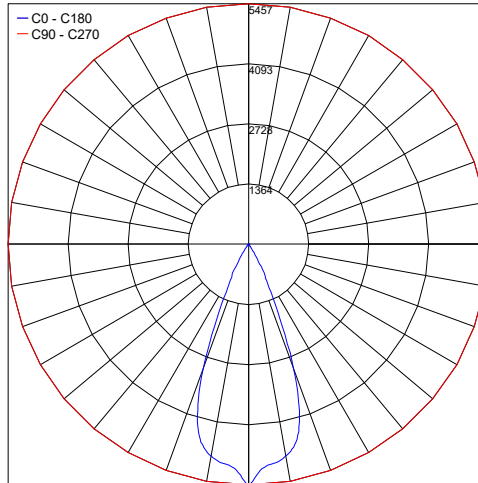

MADE IN THE U.S.A.

Fixture Dimensions - See page 2
Concrete Drawing - See page 3

TECHNICAL DATA

Wattage	26W (Static White), 20W (Red)
Power Supply	Integral 120-277VAC or 347VAC Red: 1000mA
Dimming	0-10V Dimming
Construction	Body: 18 Ga. Zinc Coated Steel Trim Ring: Die-cast Low Copper Alloy Lens: 3/16" Clear Polycarbonate
CCT	2700K, 3000K, 3500K, 4000K, Red
BUG Rating	B3-U1-G0 (25°, 45°)
CRI	>80
Delivered Lumens	2278 lm (3000K, 25°)
Efficacy	115.4 lm/W
Optics	25°, 45°
Finishes	5 Standard plus 4 Marine Grade (see below)
Fixture Dimensions	Ø7.16" x 9.82" x 11.48"
Fixture Weight	9.2 lbs
LED Source	LED COB, RED 620-630 nm
Color Consistency	1x2 MacAdam Ellipse (1x2 SDCM)
IP Rating	IP65

Job Name/Date:

Fixture Type Designation:

PHOTOMETRIC DATA

Note all Photometry is 3000K

Maximum Candela = 10988

PHOTOMETRIC FILENAME : RDO-3030-1-W-25-C-W0 (3000K).IES

Maximum Candela = 5457

PHOTOMETRIC FILENAME : RDO 3030-1-W-45-C-W0 (3000K).IES