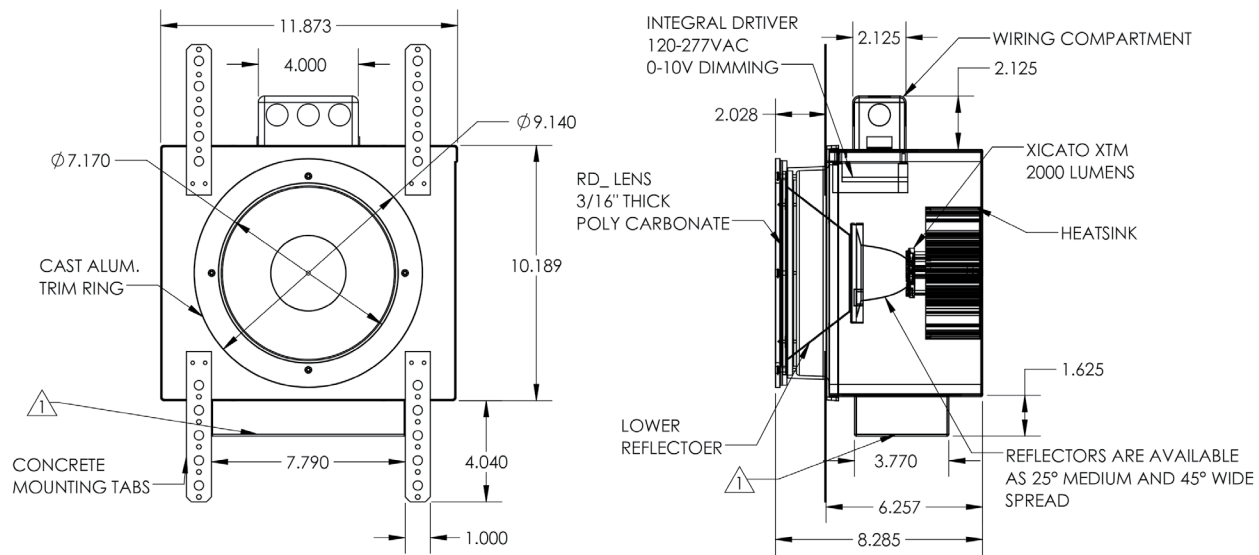

RDO DOWNLIGHT

The RDO Downlight is a vandal resistant, IP65 wet label downlight with an open bottom and sealed top of cone. It is offered in 5 color temperatures, 2 optics options and 5 standard finishes as well as 4 marine grade finishes.

MADE IN THE U.S.A.

Fixture Dimensions - See page 2
Concrete Drawing - See page 3

TECHNICAL DATA

Wattage	26W (Static White), 20W (Red)
Power Supply	Integral 120-277VAC or 347VAC Red: 1000mA
Dimming	0-10V Dimming
Construction	Body: 18 Ga. Zinc Coated Steel Trim Ring: Die-cast Low Copper Alloy Lens: 3/16" Clear Polycarbonate
CCT	2700K, 3000K, 3500K, 4000K, Red
BUG Rating	B3-U1-G0 (25°, 45°)
CRI	>80
Delivered Lumens	2278 lm (3000K, 25°)
Efficacy	115.4 lm/W
Optics	25°, 45°
Finishes	5 Standard plus 4 Marine Grade (see below)
Fixture Dimensions	Ø7.16" x 9.82" x 11.48"
Fixture Weight	9.2 lbs
LED Source	LED COB, RED 620-630 nm
Color Consistency	1x2 MacAdam Ellipse (1x2 SDCM)
IP Rating	IP65

Job Name/Date:

Fixture Type Designation:

PHOTOMETRIC DATA

Note all Photometry is 3000K

Maximum Candela = 10988

PHOTOMETRIC FILENAME : RDO-3030-1-W-25-C-W0 (3000K).IES

Maximum Candela = 5457

PHOTOMETRIC FILENAME : RDO 3030-1-W-45-C-W0 (3000K).IES

DRAWING - See page 3 for Concrete drawing

Job Name/Date:

Fixture Type Designation:

CONCRETE DRAWING

Job Name/Date:

Fixture Type Designation: