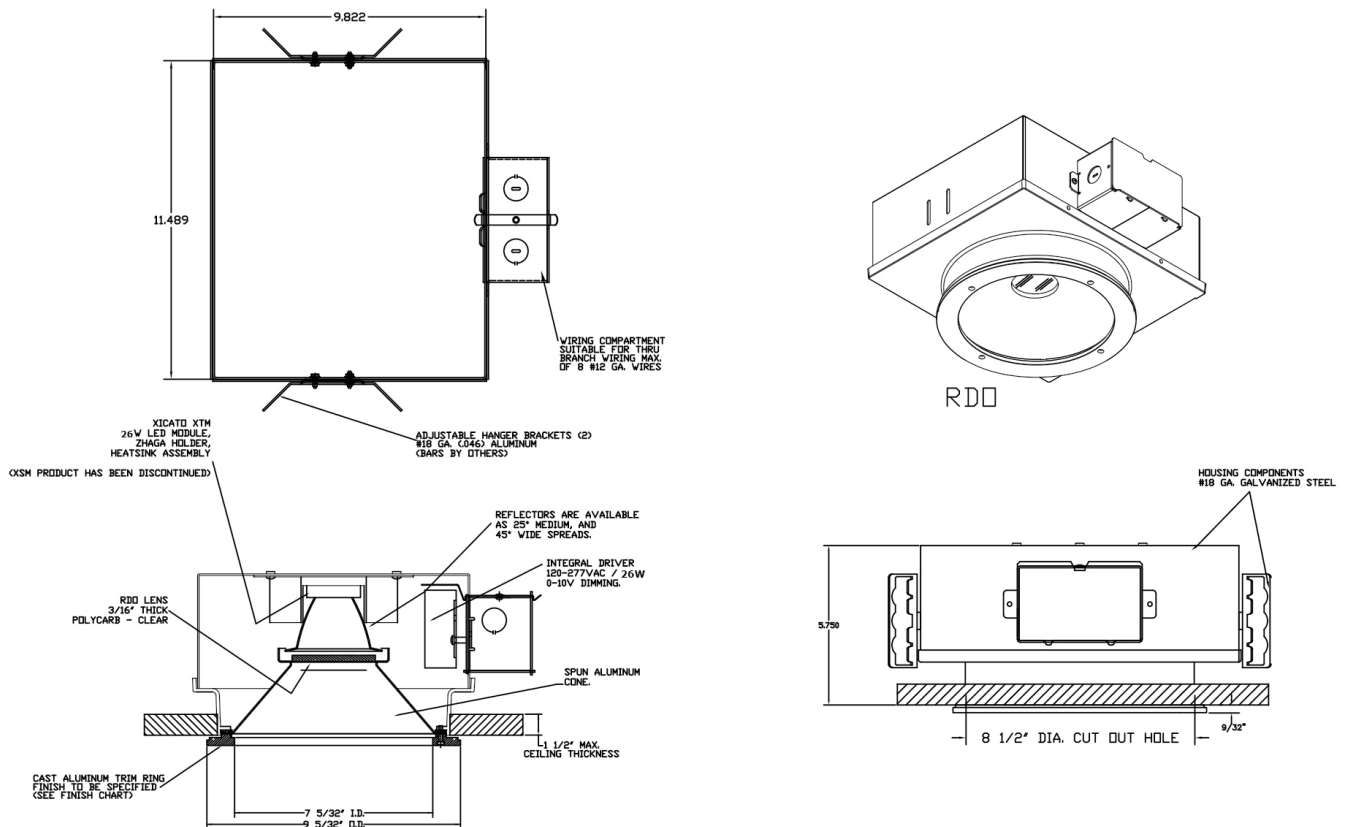

RDO DOWNLIGHT

The RDO Downlight is a vandal resistant, IP65 wet label downlight with an open bottom and sealed top of cone. It is offered in 5 color temperatures, 2 optics options and 5 standard finishes as well as 4 marine grade finishes.

MADE IN THE U.S.A.

Fixture Dimensions - See page 2
Concrete Drawing - See page 3

TECHNICAL DATA

Wattage	26W (Static White), 20W (Red)
Power Supply	Integral 120-277VAC or 347VAC Red: 1000mA
Dimming	0-10V Dimming
Construction	Body: 18 Ga. Zinc Coated Steel Trim Ring: Die-cast Low Copper Alloy Lens: 3/16" Clear Polycarbonate
CCT	2700K, 3000K, 3500K, 4000K, Red
BUG Rating	B3-U1-G0 (25°, 45°)
CRI	>80
Delivered Lumens	2278 lm (3000K, 25°)
Efficacy	115.4 lm/W
Optics	25°, 45°
Finishes	5 Standard plus 4 Marine Grade (see below)
Fixture Dimensions	Ø7.16" x 9.82" x 11.48"
Fixture Weight	9.2 lbs
LED Source	LED COB, RED 620-630 nm
Color Consistency	1x2 MacAdam Ellipse (1x2 SDCM)
IP Rating	IP65

Job Name/Date:

Fixture Type Designation:

PHOTOMETRIC DATA

Note all Photometry is 3000K

Maximum Candela = 10988

PHOTOMETRIC FILENAME : RDO-3030-1-W-25-C-W0 (3000K).IES

Maximum Candela = 5457

PHOTOMETRIC FILENAME : RDO 3030-1-W-45-C-W0 (3000K).IES

DRAWING - See page 3 for Concrete drawing

Job Name/Date:

Fixture Type Designation:

CONCRETE DRAWING

Job Name/Date:

Fixture Type Designation: