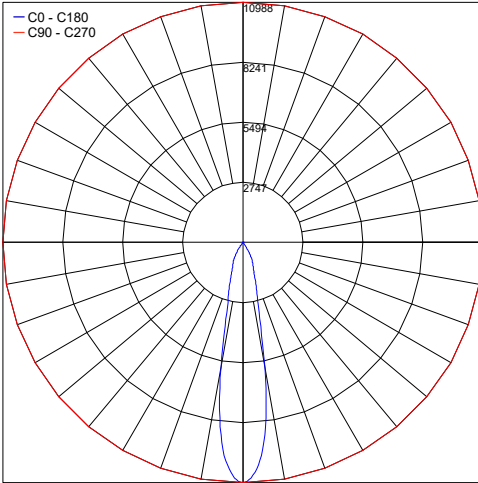

MADE IN THE U.S.A.

Fixture Dimensions - See page 2
Concrete Drawing - See page 3

TECHNICAL DATA

Wattage	26W (Static White), 20W (Red)
Power Supply	Integral 120-277VAC or 347VAC Red: 1000mA
Dimming	0-10V Dimming
Construction	Body: 18 Ga. Zinc Coated Steel Trim Ring: Die-cast Low Copper Alloy Lens: 3/16" Clear Polycarbonate
CCT	2700K, 3000K, 3500K, 4000K, Red
BUG Rating	B3-U1-G0 (25°, 45°)
CRI	>80
Delivered Lumens	2278 lm (3000K, 25°)
Efficacy	115.4 lm/W
Optics	25°, 45°
Finishes	5 Standard plus 4 Marine Grade (see below)
Fixture Dimensions	Ø7.16" x 9.82" x 11.48"
Fixture Weight	9.2 lbs
LED Source	LED COB, RED 620-630 nm
Color Consistency	1x2 MacAdam Ellipse (1x2 SDCM)
IP Rating	IP65

Job Name/Date:

Fixture Type Designation:

PHOTOMETRIC DATA

Note all Photometry is 3000K

Maximum Candela = 10988

PHOTOMETRIC FILENAME : RDO-3030-1-W-25-C-W0 (3000K).IES

Maximum Candela = 5457

PHOTOMETRIC FILENAME : RDO 3030-1-W-45-C-W0 (3000K).IES