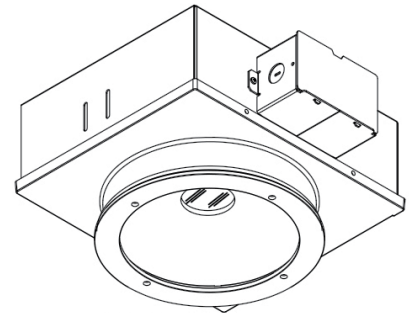

RDO DOWNLIGHT

The RDO Downlight is a vandal resistant, IP65 wet label downlight with an open bottom and sealed top of cone. It is offered in 4 color temperatures, 2 optics options and 5 standard finishes as well as 4 marine grade finishes.

MADE IN THE U.S.A.

Fixture Dimensions - See page 2
Concrete Drawing - See page 3

TECHNICAL DATA

Wattage / Input	26W (120-277VAC or 347VAC)
Power Supply	Integral (0-10V Dimming)
Construction	Body: 18 Ga. Zinc Coated Steel Trim Ring: Die-cast Low Copper Alloy Lens: 3/16" Clear Polycarbonate
CCT	2700K, 3000K, 3500K, 4000K
BUG Rating	B3-U1-G0 (25°, 45°)
CRI	>80
Delivered Lumens	2278 lm (3000K, 25°)
Efficacy	115.4 lm/W
Optics	25°, 45°
Finishes	5 Standard plus 4 Marine Grade (see below)
Fixture Dimensions	Ø7.16" x 9.82" x 11.48"
Fixture Weight	9.2 lbs
LED Source	Xicato XTM LED Module
Color Consistency	1x2 MacAdam Ellipse (1x2 SDCM)
IP Rating	IP65

ORDERING INFORMATION

Example: RDO-3030-4-1-W-25-C-02-0. Accessories ordered separately.

RDO	-		-	1	-	W	-		-		-	
Model #	CCT	Body	Lens	Cone	Optics	Driver	Finish	Options				
RDO	3027 - 27K 3030 - 30K 3035 - 35K 3040 - 40K	4 - Fully Recessed w/ Hanger Bar Brackets V - Fully Recessed for concrete pour	1 - Standard	W - White	25 - 25° 45 - 45°	C - 120-277VAC w/ 0-10V Dimming 2 - 347VAC w/ 0-10V Dimming	11 - White Suede 02 - Black Suede 18 - Tex. Bronze TS - Silver PN - Polished Nickel <i>Marine Grade Clear Overcoat NOT available on Polished Nickel</i>	0 - None 1 - Emergency Ballast 8 - Special Screws				
		Lower lumen packages are available. Contact Factory for information.										