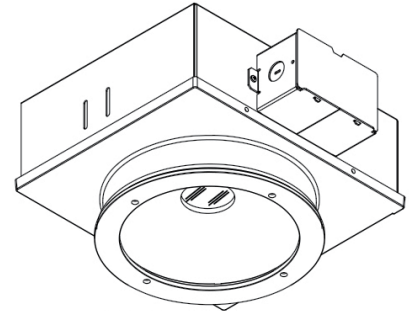

RDO DOWNLIGHT

The RDO Downlight is a vandal resistant, IP65 wet label downlight with an open bottom and sealed top of cone. It is offered in 4 color temperatures, 2 optics options and 5 standard finishes as well as 4 marine grade finishes.

MADE IN THE U.S.A.

Fixture Dimensions - See page 2
Concrete Drawing - See page 3

TECHNICAL DATA

Wattage / Input	26W (120-277VAC or 347VAC)
Power Supply	Integral (0-10V Dimming)
Construction	Body: 18 Ga. Zinc Coated Steel Trim Ring: Die-cast Low Copper Alloy Lens: 3/16" Clear Polycarbonate
CCT	2700K, 3000K, 3500K, 4000K
BUG Rating	B3-U1-G0 (25°, 45°)
CRI	>80
Delivered Lumens	2278 lm (3000K, 25°)
Efficacy	115.4 lm/W
Optics	25°, 45°
Finishes	5 Standard plus 4 Marine Grade (see below)
Fixture Dimensions	Ø7.16" x 9.82" x 11.48"
Fixture Weight	9.2 lbs
LED Source	Xicato XTM LED Module
Color Consistency	1x2 MacAdam Ellipse (1x2 SDCM)
IP Rating	IP65

ORDERING INFORMATION

Example: RDO-3030-4-1-W-25-C-02-0. Accessories ordered separately.

RDO	-		-	1	-	W	-		-		-	
Model #	CCT	Body	Lens	Cone	Optics	Driver	Finish	Options				
RDO	3027 - 27K 3030 - 30K 3035 - 35K 3040 - 40K	4 - Fully Recessed w/ Hanger Bar Brackets V - Fully Recessed for concrete pour	1 - Standard	W - White	25 - 25° 45 - 45°	C - 120-277VAC w/ 0-10V Dimming 2 - 347VAC w/ 0-10V Dimming	11 - White Suede 02 - Black Suede 18 - Tex. Bronze TS - Silver PN - Polished Nickel <i>Marine Grade Clear Overcoat NOT available on Polished Nickel</i>	0 - None 1 - Emergency Ballast 8 - Special Screws				
		Lower lumen packages are available. Contact Factory for information.										