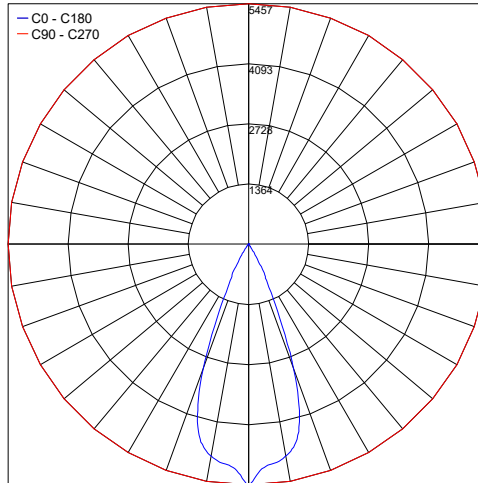

MADE IN THE U.S.A.

Fixture Dimensions - See page 2
Concrete Drawing - See page 3

TECHNICAL DATA

Wattage / Input	26W (120-277VAC or 347VAC)
Power Supply	Integral (0-10V Dimming)
Construction	Body: 18 Ga. Zinc Coated Steel Trim Ring: Die-cast Low Copper Alloy Lens: 3/16" Clear Polycarbonate
CCT	2700K, 3000K, 3500K, 4000K
BUG Rating	B3-U1-G0 (25°, 45°)
CRI	>80
Delivered Lumens	2278 lm (3000K, 25°)
Efficacy	115.4 lm/W
Optics	25°, 45°
Finishes	5 Standard plus 4 Marine Grade (see below)
Fixture Dimensions	Ø7.16" x 9.82" x 11.48"
Fixture Weight	9.2 lbs
LED Source	Xicato XTM LED Module
Color Consistency	1x2 MacAdam Ellipse (1x2 SDCM)
IP Rating	IP65

Job Name/Date:

Fixture Type Designation:

PHOTOMETRIC DATA

Note all Photometry is 3000K

Maximum Candela = 10988

PHOTOMETRIC FILENAME : RDO-3030-1-W-25-C-W0 (3000K).IES

Maximum Candela = 5457

PHOTOMETRIC FILENAME : RDO 3030-1-W-45-C-W0 (3000K).IES