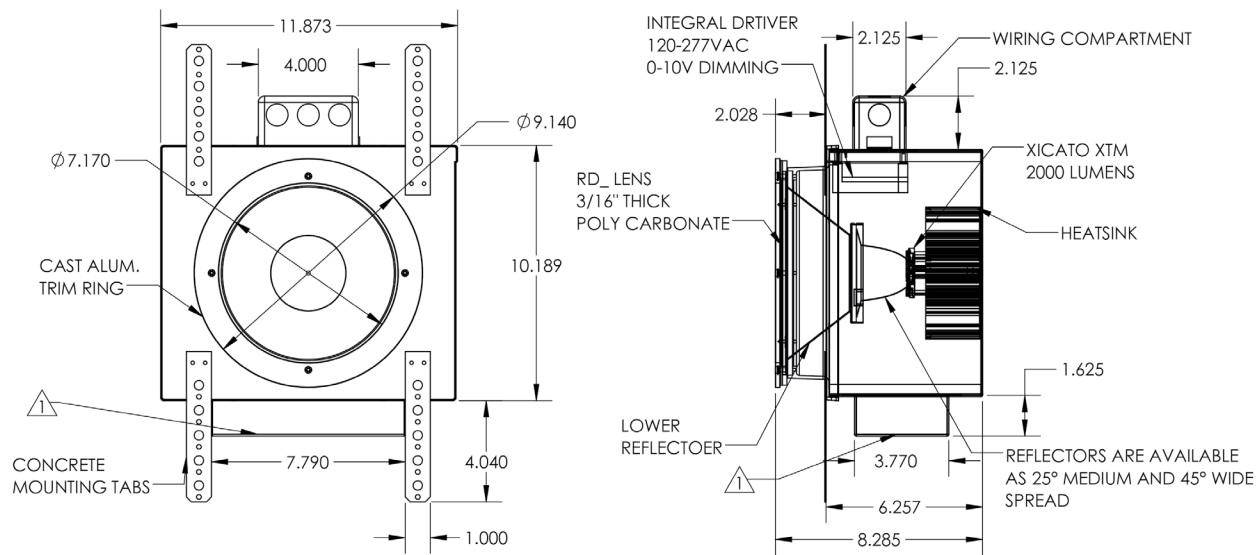

RDO DOWNLIGHT

The RDO Downlight is a vandal resistant, IP65 wet label downlight with an open bottom and sealed top of cone. It is offered in 4 color temperatures, 2 optics options and 5 standard finishes as well as 4 marine grade finishes.

MADE IN THE U.S.A.

Fixture Dimensions - See page 2
Concrete Drawing - See page 3

TECHNICAL DATA

Wattage / Input	26W (120-277VAC or 347VAC)
Power Supply	Integral (0-10V Dimming)
Construction	Body: 18 Ga. Zinc Coated Steel Trim Ring: Die-cast Low Copper Alloy Lens: 3/16" Clear Polycarbonate
CCT	2700K, 3000K, 3500K, 4000K
BUG Rating	B3-U1-G0 (25°, 45°)
CRI	>80
Delivered Lumens	2278 lm (3000K, 25°)
Efficacy	115.4 lm/W
Optics	25°, 45°
Finishes	5 Standard plus 4 Marine Grade (see below)
Fixture Dimensions	Ø7.16" x 9.82" x 11.48"
Fixture Weight	9.2 lbs
LED Source	Xicato XTM LED Module
Color Consistency	1x2 MacAdam Ellipse (1x2 SDCM)
IP Rating	IP65

Job Name/Date:

Fixture Type Designation:

PHOTOMETRIC DATA

Note all Photometry is 3000K

Maximum Candela = 10988

PHOTOMETRIC FILENAME : RDO-3030-1-W-25-C-W0 (3000K).IES

Maximum Candela = 5457

PHOTOMETRIC FILENAME : RDO 3030-1-W-45-C-W0 (3000K).IES

DRAWING - See page 3 for Concrete drawing

Job Name/Date:

Fixture Type Designation:

CONCRETE DRAWING

Job Name/Date:

Fixture Type Designation: