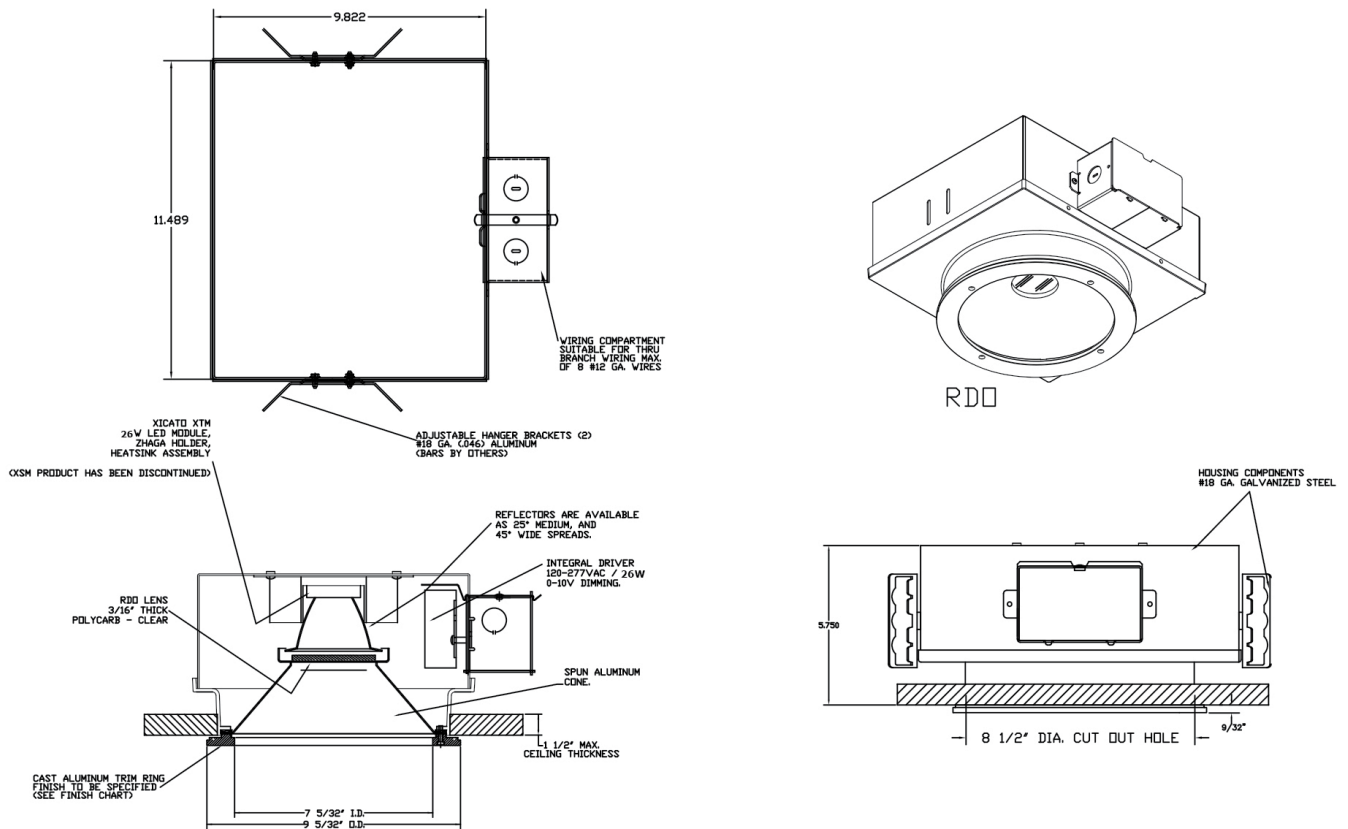

RDO DOWNLIGHT

The RDO Downlight is a vandal resistant, IP65 wet label downlight with an open bottom and sealed top of cone. It is offered in 4 color temperatures, 2 optics options and 5 standard finishes as well as 4 marine grade finishes.

MADE IN THE U.S.A.

Fixture Dimensions - See page 2
Concrete Drawing - See page 3

TECHNICAL DATA

Wattage / Input	26W (120-277VAC or 347VAC)
Power Supply	Integral (0-10V Dimming)
Construction	Body: 18 Ga. Zinc Coated Steel Trim Ring: Die-cast Low Copper Alloy Lens: 3/16" Clear Polycarbonate
CCT	2700K, 3000K, 3500K, 4000K
BUG Rating	B3-U1-G0 (25°, 45°)
CRI	>80
Delivered Lumens	2278 lm (3000K, 25°)
Efficacy	115.4 lm/W
Optics	25°, 45°
Finishes	5 Standard plus 4 Marine Grade (see below)
Fixture Dimensions	Ø7.16" x 9.82" x 11.48"
Fixture Weight	9.2 lbs
LED Source	Xicato XTM LED Module
Color Consistency	1x2 MacAdam Ellipse (1x2 SDCM)
IP Rating	IP65

Job Name/Date:

Fixture Type Designation:

PHOTOMETRIC DATA

Note all Photometry is 3000K

Maximum Candela = 10988

PHOTOMETRIC FILENAME : RDO-3030-1-W-25-C-W0 (3000K).IES

Maximum Candela = 5457

PHOTOMETRIC FILENAME : RDO 3030-1-W-45-C-W0 (3000K).IES

DRAWING - See page 3 for Concrete drawing

Job Name/Date:

Fixture Type Designation:

CONCRETE DRAWING

Job Name/Date:

Fixture Type Designation: