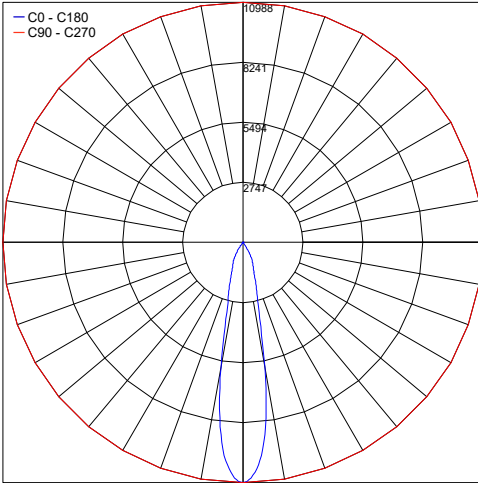

MADE IN THE U.S.A.

Fixture Dimensions - See page 2
Concrete Drawing - See page 3

TECHNICAL DATA

Wattage / Input	26W (120-277VAC or 347VAC)
Power Supply	Integral (0-10V Dimming)
Construction	Body: 18 Ga. Zinc Coated Steel Trim Ring: Die-cast Low Copper Alloy Lens: 3/16" Clear Polycarbonate
CCT	2700K, 3000K, 3500K, 4000K
BUG Rating	B3-U1-G0 (25°, 45°)
CRI	>80
Delivered Lumens	2278 lm (3000K, 25°)
Efficacy	115.4 lm/W
Optics	25°, 45°
Finishes	5 Standard plus 4 Marine Grade (see below)
Fixture Dimensions	Ø7.16" x 9.82" x 11.48"
Fixture Weight	9.2 lbs
LED Source	Xicato XTM LED Module
Color Consistency	1x2 MacAdam Ellipse (1x2 SDCM)
IP Rating	IP65

Job Name/Date:

Fixture Type Designation:

PHOTOMETRIC DATA

Note all Photometry is 3000K

Maximum Candela = 10988

PHOTOMETRIC FILENAME : RDO-3030-1-W-25-C-W0 (3000K).IES

Maximum Candela = 5457

PHOTOMETRIC FILENAME : RDO 3030-1-W-45-C-W0 (3000K).IES