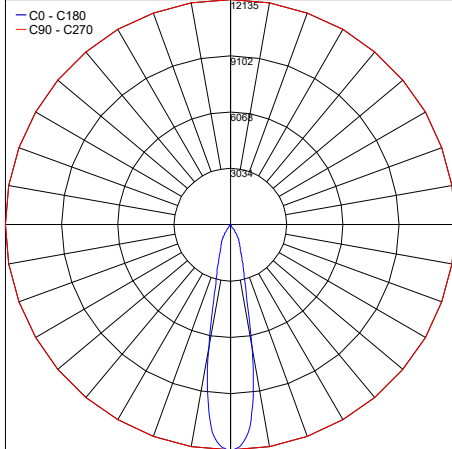

## TECHNICAL DATA

<b>Wattage / Input</b>	30W (120-277VAC or 347VAC)
<b>Power Supply</b>	Integral (0-10V Dimming)
<b>Construction</b>	Body: 18 Ga. Zinc Coated Steel Trim Ring: Die-cast Low Copper Alloy Lens: 3/16" Clear Polycarbonate
<b>CCT</b>	2700K, 3000K, 3500K, 4000K
<b>CRI</b>	>80
<b>Delivered Lumens</b>	2612 lm (3000K, 25°)
<b>Efficacy</b>	50.6 lm/W
<b>Optics</b>	25°, 45°
<b>Finishes</b>	5 Standard plus 4 Marine Grade (see below)
<b>Fixture Dimensions</b>	Ø7.16" x 9.82" x 11.48"
<b>Cut-Out Dimensions</b>	Ø8.5"
<b>Fixture Weight</b>	9.2 lbs
<b>LED Source</b>	Xicato XTM LED Module
<b>Color Consistency</b>	1x2 MacAdam Ellipse (1x2 SDCM)
<b>IP Rating</b>	IP65

## PHOTOMETRIC DATA

Note all Photometry is 3000K

Maximum Candela = 12135

PHOTOMETRIC FILENAME : RDP30351W25CW0.IES

Maximum Candela = 5169

PHOTOMETRIC FILENAME : RDP30351W45CW0.IES