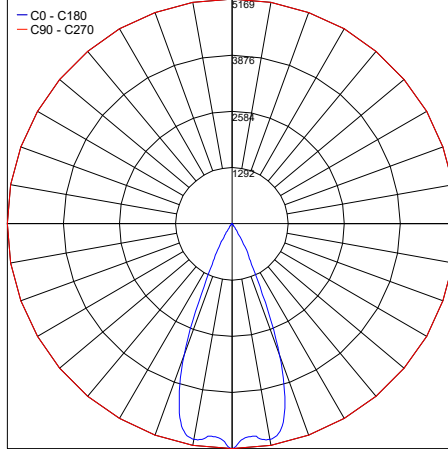

## TECHNICAL DATA

<b>Wattage / Input</b>	30W (120-277VAC or 347VAC)
<b>Power Supply</b>	Integral (0-10V Dimming)
<b>Construction</b>	Body: 18 Ga. Zinc Coated Steel Trim Ring: Die-cast Low Copper Alloy Lens: 3/16" Clear Polycarbonate
<b>CCT</b>	2700K, 3000K, 3500K, 4000K
<b>CRI</b>	>80
<b>Delivered Lumens</b>	2612 lm (3000K, 25°)
<b>Efficacy</b>	50.6 lm/W
<b>Optics</b>	25°, 45°
<b>Finishes</b>	5 Standard plus 4 Marine Grade (see below)
<b>Fixture Dimensions</b>	Ø7.16" x 9.82" x 11.48"
<b>Cut-Out Dimensions</b>	Ø8.5"
<b>Fixture Weight</b>	9.2 lbs
<b>LED Source</b>	Xicato XTM LED Module
<b>Color Consistency</b>	1x2 MacAdam Ellipse (1x2 SDCM)
<b>IP Rating</b>	IP65

## PHOTOMETRIC DATA

Note all Photometry is 3000K

Maximum Candela = 12135

PHOTOMETRIC FILENAME : RDP30351W25CW0.IES

Maximum Candela = 5169

PHOTOMETRIC FILENAME : RDP30351W45CW0.IES