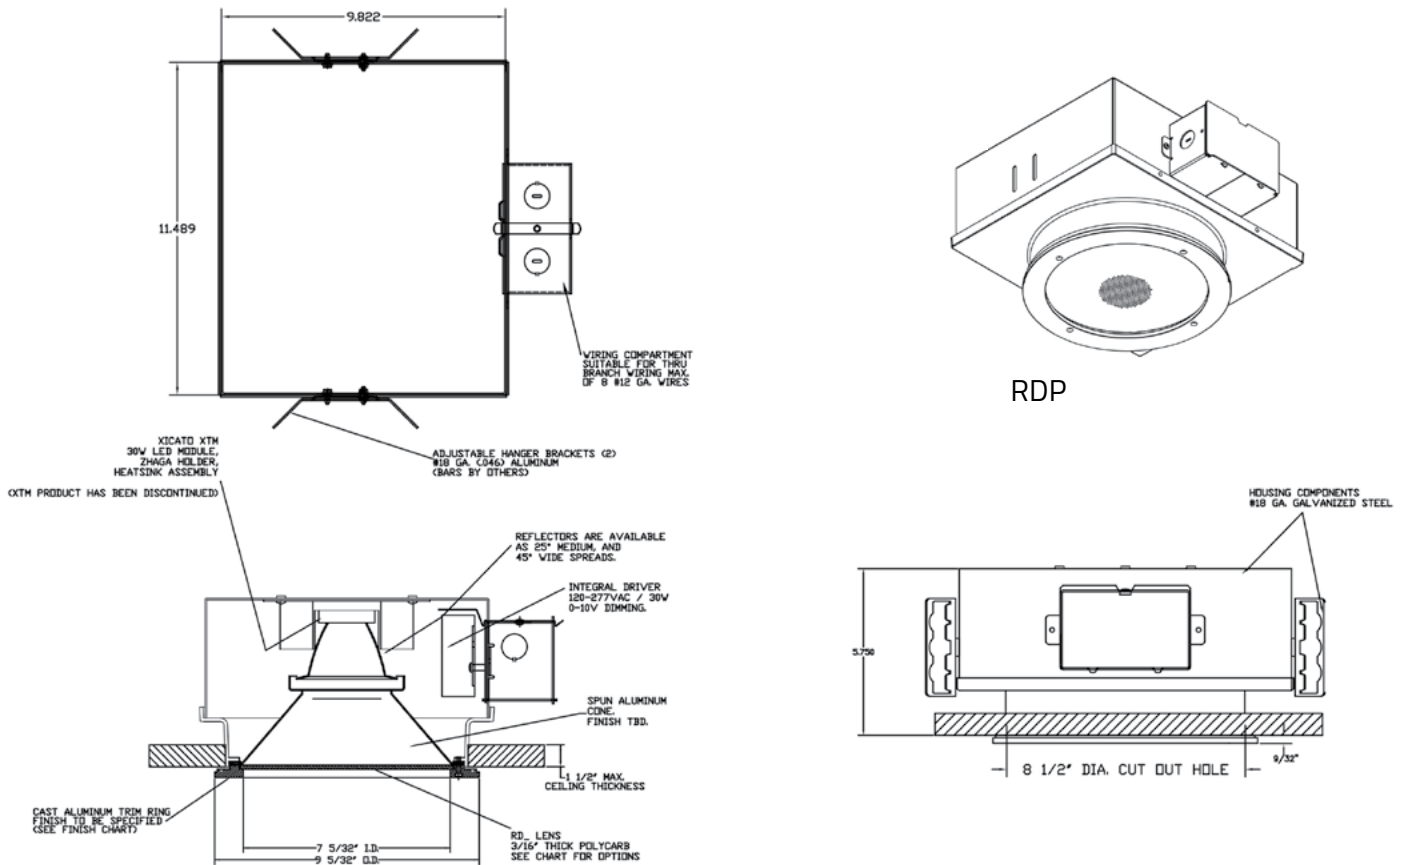

DRAWING - See page 3 for Concrete drawing

Job Name/Date:

Fixture Type Designation: