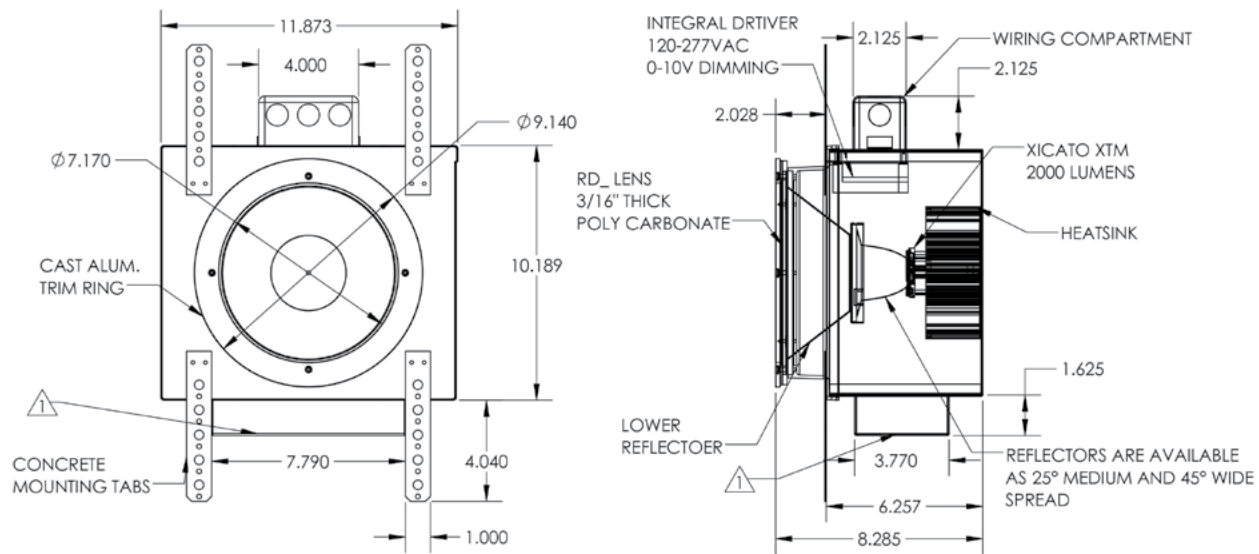

## TECHNICAL DATA

<b>Wattage / Input</b>	30W (120-277VAC or 347VAC)
<b>Power Supply</b>	Integral (0-10V Dimming)
<b>Construction</b>	Body: 18 Ga. Zinc Coated Steel Trim Ring: Die-cast Low Copper Alloy Lens: 3/16" Clear Polycarbonate
<b>CCT</b>	2700K, 3000K, 3500K, 4000K
<b>CRI</b>	>80
<b>Delivered Lumens</b>	2612 lm (3000K, 25°)
<b>Efficacy</b>	50.6 lm/W
<b>Optics</b>	25°, 45°
<b>Finishes</b>	5 Standard plus 4 Marine Grade (see below)
<b>Fixture Dimensions</b>	Ø7.16" x 9.82" x 11.48"
<b>Cut-Out Dimensions</b>	Ø8.5"
<b>Fixture Weight</b>	9.2 lbs
<b>LED Source</b>	Xicato XTM LED Module
<b>Color Consistency</b>	1x2 MacAdam Ellipse (1x2 SDCM)
<b>IP Rating</b>	IP65

## PHOTOMETRIC DATA

Note all Photometry is 3000K

Maximum Candela = 12135

PHOTOMETRIC FILENAME : RDP30351W25CW0.IES

Maximum Candela = 5169

PHOTOMETRIC FILENAME : RDP30351W45CW0.IES

## DRAWING - See page 3 for Concrete drawing

Job Name/Date:

Fixture Type Designation:

## CONCRETE DRAWING

Job Name/Date:

Fixture Type Designation: