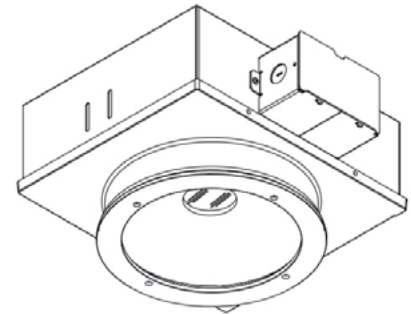

# RDP DOWNLIGHT

The RDP Downlight is a vandal resistant, IP65 wet label downlight with a closed bottom and a clear polycarbonate bottom lens. It is offered in 4 color temperatures, 2 optics options and 5 standard finishes as well as 4 marine grade finishes. B.A.B.A. Compliant.

## TECHNICAL DATA

<b>Wattage / Input</b>	30W (120-277VAC or 347VAC)
<b>Power Supply</b>	Integral (0-10V Dimming)
<b>Construction</b>	Body: 18 Ga. Zinc Coated Steel Trim Ring: Die-cast Low Copper Alloy Lens: 3/16" Clear Polycarbonate
<b>CCT</b>	2700K, 3000K, 3500K, 4000K
<b>CRI</b>	>80
<b>Delivered Lumens</b>	2612 lm (3000K, 25°)
<b>Efficacy</b>	50.6 lm/W
<b>Optics</b>	25°, 45°
<b>Finishes</b>	5 Standard plus 4 Marine Grade (see below)
<b>Fixture Dimensions</b>	Ø7.16" x 9.82" x 11.48"
<b>Cut-Out Dimensions</b>	Ø8.5"
<b>Fixture Weight</b>	9.2 lbs
<b>LED Source</b>	Xicato XTM LED Module
<b>Color Consistency</b>	1x2 MacAdam Ellipse (1x2 SDCM)
<b>IP Rating</b>	IP65