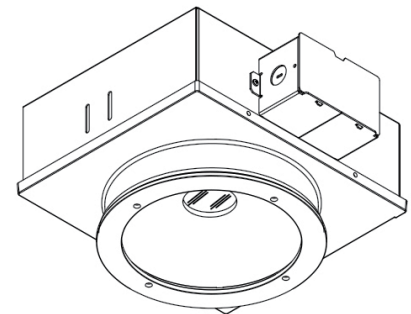

# RDP DOWNLIGHT

The RDP Downlight is a vandal resistant, IP65 wet label downlight with a closed bottom and a clear polycarbonate bottom lens. It is offered in 4 color temperatures, 2 optics options and 5 standard finishes as well as 4 marine grade finishes.

## TECHNICAL DATA

<b>Wattage / Input</b>	30W (120-277VAC or 347VAC)
<b>Power Supply</b>	Integral (0-10V Dimming)
<b>Construction</b>	Body: 18 Ga. Zinc Coated Steel Trim Ring: Die-cast Low Copper Alloy Lens: 3/16" Clear Polycarbonate
<b>CCT</b>	2700K, 3000K, 3500K, 4000K
<b>CRI</b>	>80
<b>Delivered Lumens</b>	2612 lm (3000K, 25°)
<b>Efficacy</b>	50.6 lm/W
<b>Optics</b>	25°, 45°
<b>Finishes</b>	5 Standard plus 4 Marine Grade (see below)
<b>Fixture Dimensions</b>	Ø7.16" x 9.82" x 11.48"
<b>Cut-Out Dimensions</b>	Ø8.5"
<b>Fixture Weight</b>	9.2 lbs
<b>LED Source</b>	Xicato XTM LED Module
<b>Color Consistency</b>	1x2 MacAdam Ellipse (1x2 SDCM)
<b>IP Rating</b>	IP65