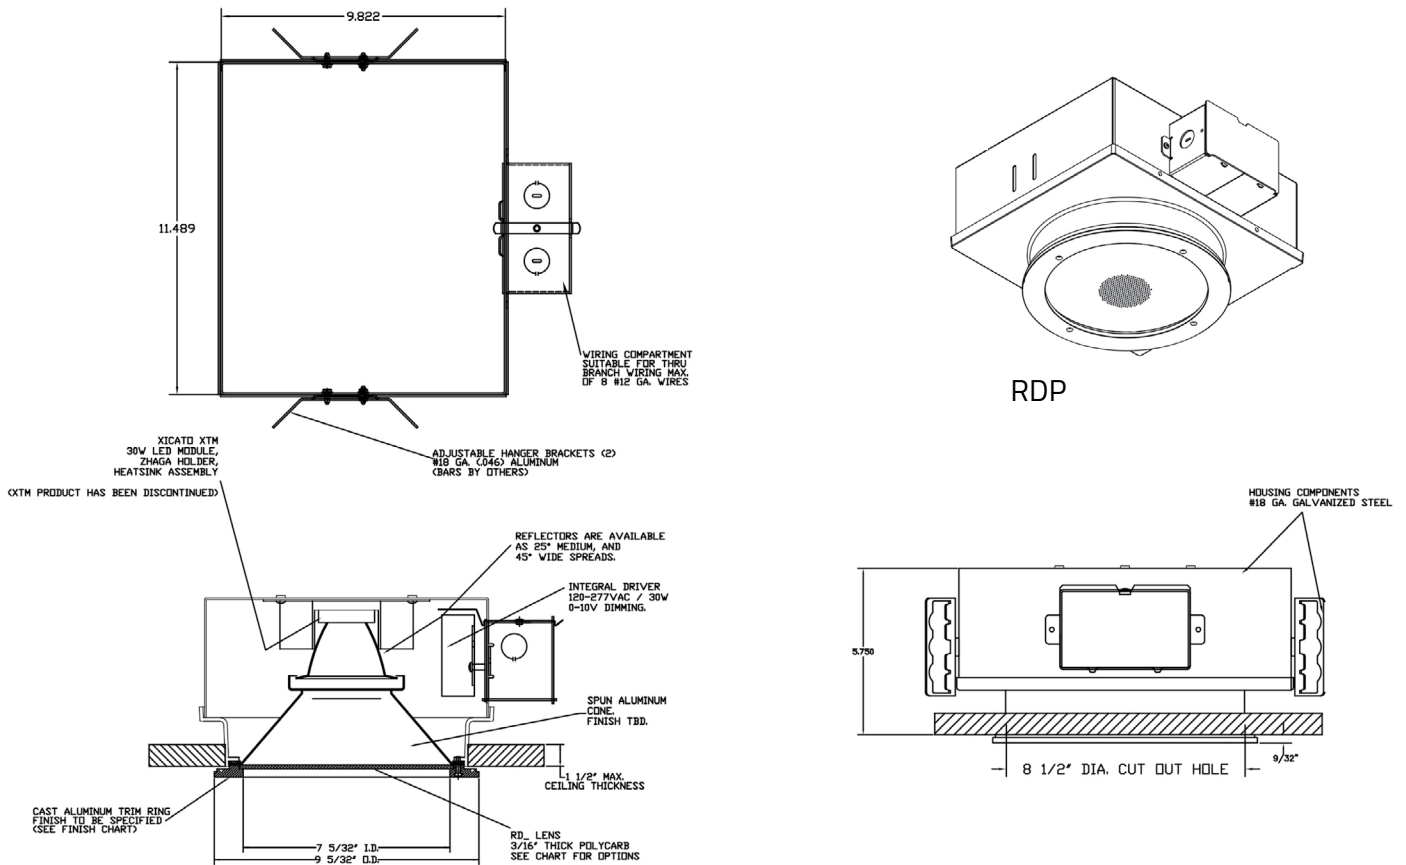

DRAWING - See page 3 for Concrete drawing

Job Name/Date:

Fixture Type Designation: