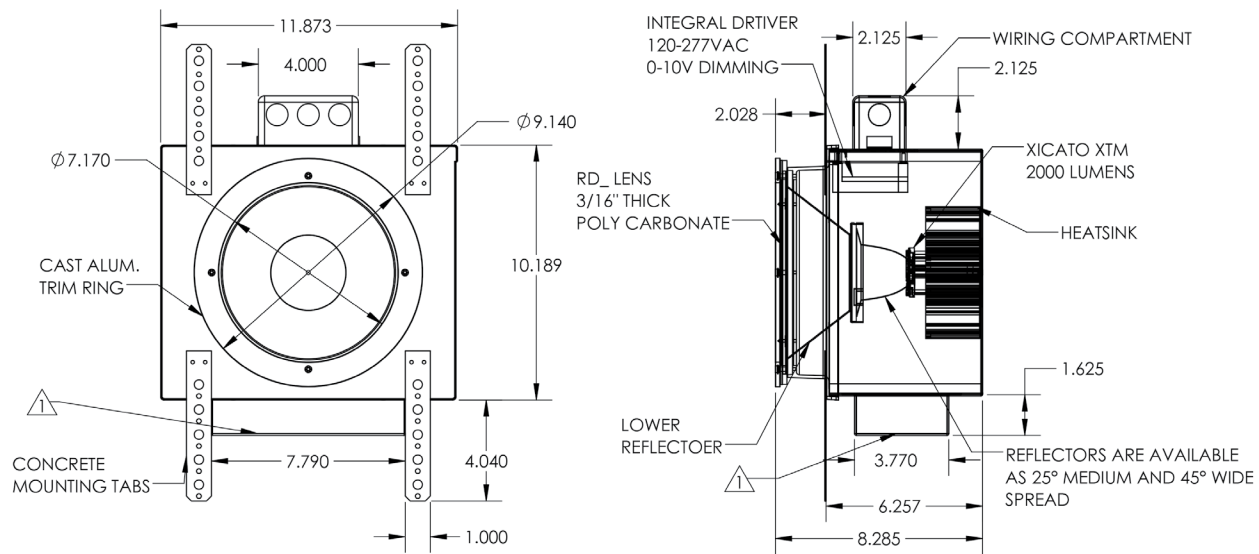

## TECHNICAL DATA

<b>Wattage / Input</b>	30W (120-277VAC or 347VAC)
<b>Power Supply</b>	Integral (0-10V Dimming)
<b>Construction</b>	Body: 18 Ga. Zinc Coated Steel Trim Ring: Die-cast Low Copper Alloy Lens: 3/16" Clear Polycarbonate
<b>CCT</b>	2700K, 3000K, 3500K, 4000K
<b>CRI</b>	>80
<b>Delivered Lumens</b>	2612 lm (3000K, 25°)
<b>Efficacy</b>	50.6 lm/W
<b>Optics</b>	25°, 45°
<b>Finishes</b>	5 Standard plus 4 Marine Grade (see below)
<b>Fixture Dimensions</b>	Ø7.16" x 9.82" x 11.48"
<b>Cut-Out Dimensions</b>	Ø8.5"
<b>Fixture Weight</b>	9.2 lbs
<b>LED Source</b>	Xicato XTM LED Module
<b>Color Consistency</b>	1x2 MacAdam Ellipse (1x2 SDCM)
<b>IP Rating</b>	IP65

## PHOTOMETRIC DATA

Note all Photometry is 3000K

Maximum Candela = 12135

PHOTOMETRIC FILENAME : RDP30351W25CW0.IES

Maximum Candela = 5169

PHOTOMETRIC FILENAME : RDP30351W45CW0.IES

## DRAWING - See page 3 for Concrete drawing

Job Name/Date:

Fixture Type Designation:

## CONCRETE DRAWING

Job Name/Date:

Fixture Type Designation: