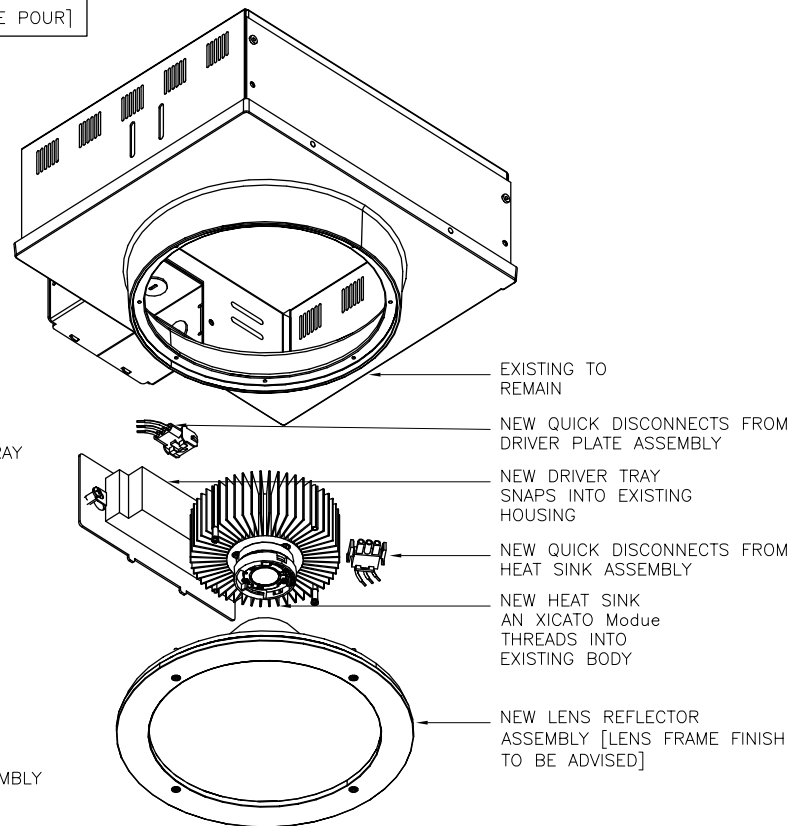

RDR

- Retro fit kit for RDL/RHL fixtures
- Xicato 3000 LED module
- 700mA, 2220 lm, 29W
- Delivered lumens - 2083 lm
- Low copper alloy die cast trim ring
- Integral passive heatsink
- Integral electronic power supply
- 3/16 thick polycarbonate lens
- Cone is available in white finish.
-  listed wet label
- Complies with LM79 and LM80

RDR

NOTE: RETRO FIT KIT PACKAGE
SUITABLE FOR STANDARD
HANGER MOUNT [NOT CONCRETE POUR]

PHOTOMETRICS

RDR

XSM "3000 Module" 700mA
2220lm 29W
(2083 Delivered Lumens)

Comparison

- #1. RHL[1X42W] CFL CANDELA PLOT
- #2. RDL[2X36W] CFL CANDELA PLOT
- #3. RDR [29W] LED 3000 MODULE @700mA [2083 Delivered lumens]