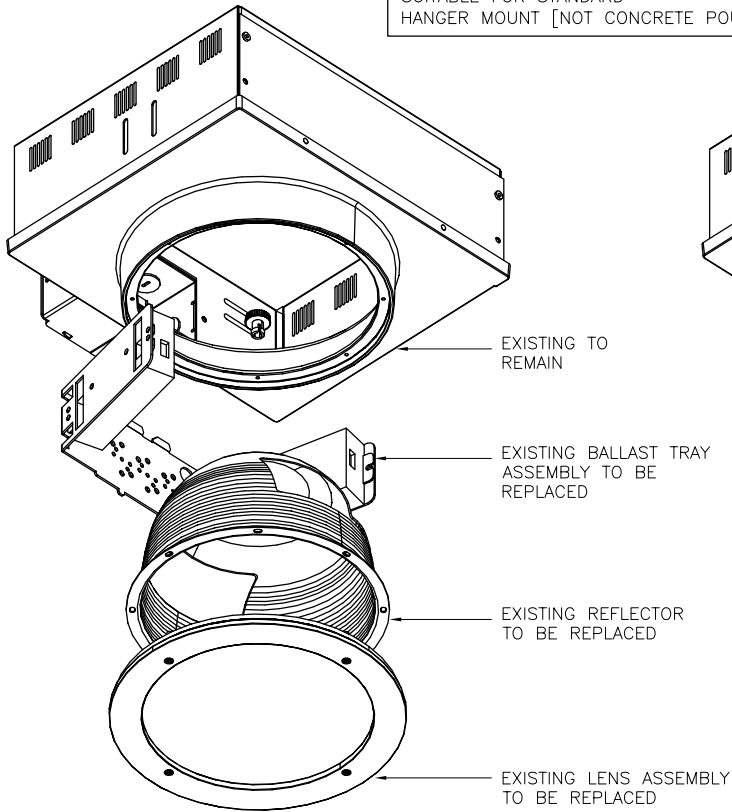

RDR

- Retro fit kit for RDL/RHL fixtures
- Xicato 3000 LED module
- 700mA, 2220 lm, 29W
- Delivered lumens - 2083 lm
- Low copper alloy die cast trim ring
- Integral passive heatsink
- Integral electronic power supply
- 3/16 thick polycarbonate lens
- Cone is available in white finish.
-  listed wet label
- Complies with LM79 and LM80

RDR

NOTE: RETRO FIT KIT PACKAGE
SUITABLE FOR STANDARD
HANGER MOUNT [NOT CONCRETE POUR]

PHOTOMETRICS

RDR

XSM "3000 Module" 700mA
2220lm 29W
(2083 Delivered Lumens)

Comparison

- #1. RHL[1X42W] CFL CANDELA PLOT
- #2. RDL[2X36W] CFL CANDELA PLOT
- #3. RDR [29W] LED 3000 MODULE @700mA [2083 Delivered lumens]