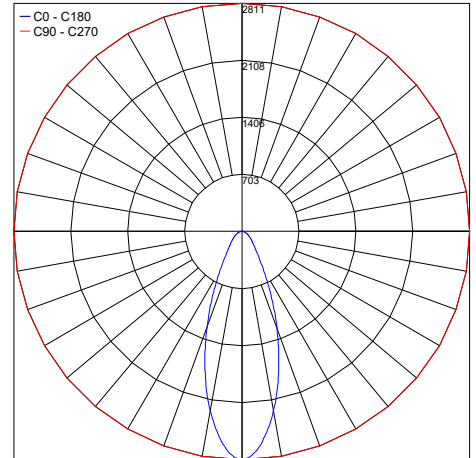

Maximum Candela = 2811