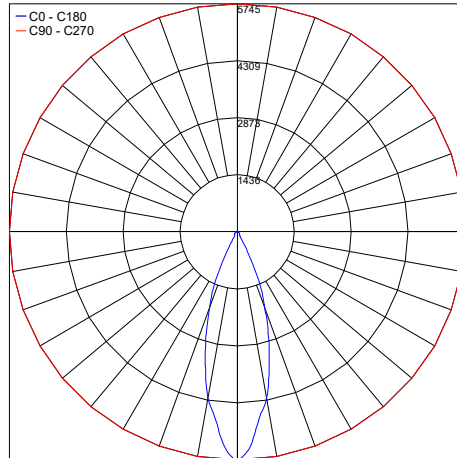

PHOTOMETRIC DATA

Note all Photometry is 3000K

Maximum Candela = 8450

PHOTOMETRIC FILENAME : RSI 3000K 25° IC-RATED (LLIA001367-004).IES

Maximum Candela = 5745

Maximum Candela = 2811

PHOTOMETRIC FILENAME : RSI 3000K 45° IC-RATED FROSTED LENS (LLIA002014-001).IES

Job Name/Date:

Fixture Type Designation: