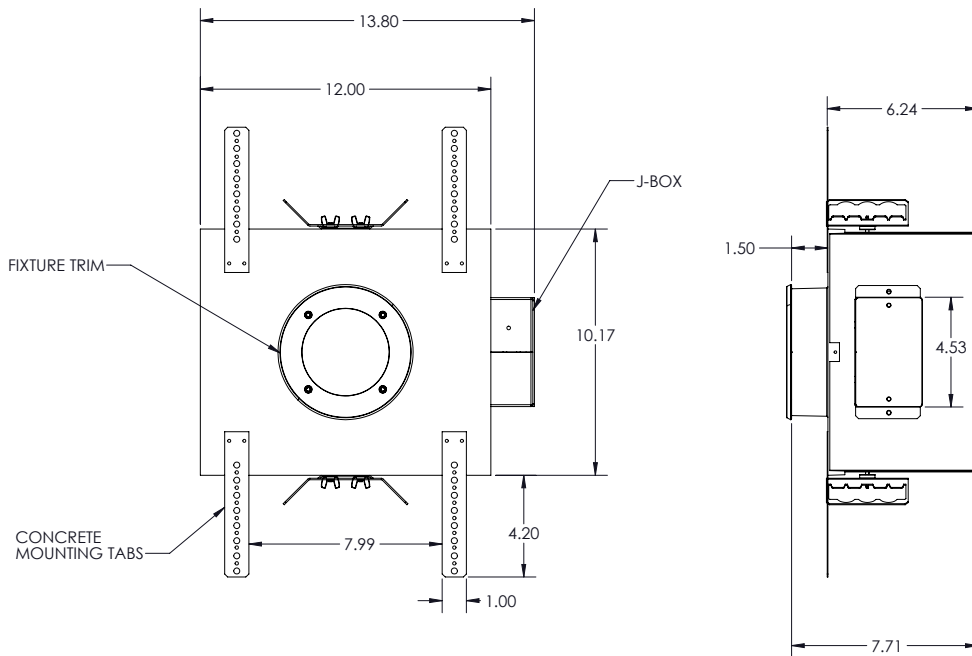

RSI DOWNLIGHT

The RSI Downlight is a vandal resistant, IP65 wet label downlight that is IC and Chicago Plenum rated. It is available in white light and with 2 optics options. **NOT** suitable for steam rooms.

MADE IN THE U.S.A.

Fixture Dimensions
(see drawing on page 2)
Concrete Drawing - See page 3

TECHNICAL DATA

Wattage / Input	26W (120-277VAC or 347VAC)
Power Supply	Integral
Construction	Body: 20 Ga. Cold Rolled Steel (Powder Black Finish) Neck: Die Cast Aluminum Lens: 3/16" Thick Clear or Opal Polycarbonate
CCT	2700K, 3000K, 3500K, 4000K
CRI	>80
BUG Rating	B2-U0-G0 (3000K, 45°, Clear or Frosted Lens) B3-U0-G0 (3000K, 25°, Clear Lens)
Delivered Lumens	2521 lm (3000K, 25°, Clear Lens) 2073 lm (3000K, 45°, Clear Lens) 1680 lm (3000K, 45°, Frosted Lens)
Efficacy	97 lm/W
Optics	25°, 45°
Finishes	5 Standard, plus 4 Marine Grade. See Below.
Fixture Dimensions	Ø5.58" x 13.8 l x 8.06 h (see drawing on page 2)
Fixture Weight	9.2 lbs
LED Source	Xicato XIM LED Module
Lumen Maintenance	L70>50,000hrs (Ta 25°C)
Color Consistency	1x2 MacAdam Ellipse (1x2 SDCM)
IP Rating	IP65

Job Name/Date:

Fixture Type Designation:

FIXTURE DIMENSIONS - See page 3 for Concrete drawing

CONCRETE POUR DRAWING

Job Name/Date:

Fixture Type Designation:

PHOTOMETRIC DATA

Note all Photometry is 3000K