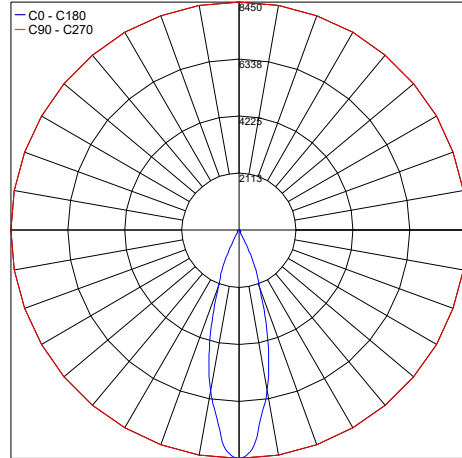

PHOTOMETRIC DATA

Note all Photometry is 3000K

Maximum Candela = 8450

PHOTOMETRIC FILENAME : RSI 3000K 25° IC-RATED (LLIA001367-004).IES

Maximum Candela = 5745