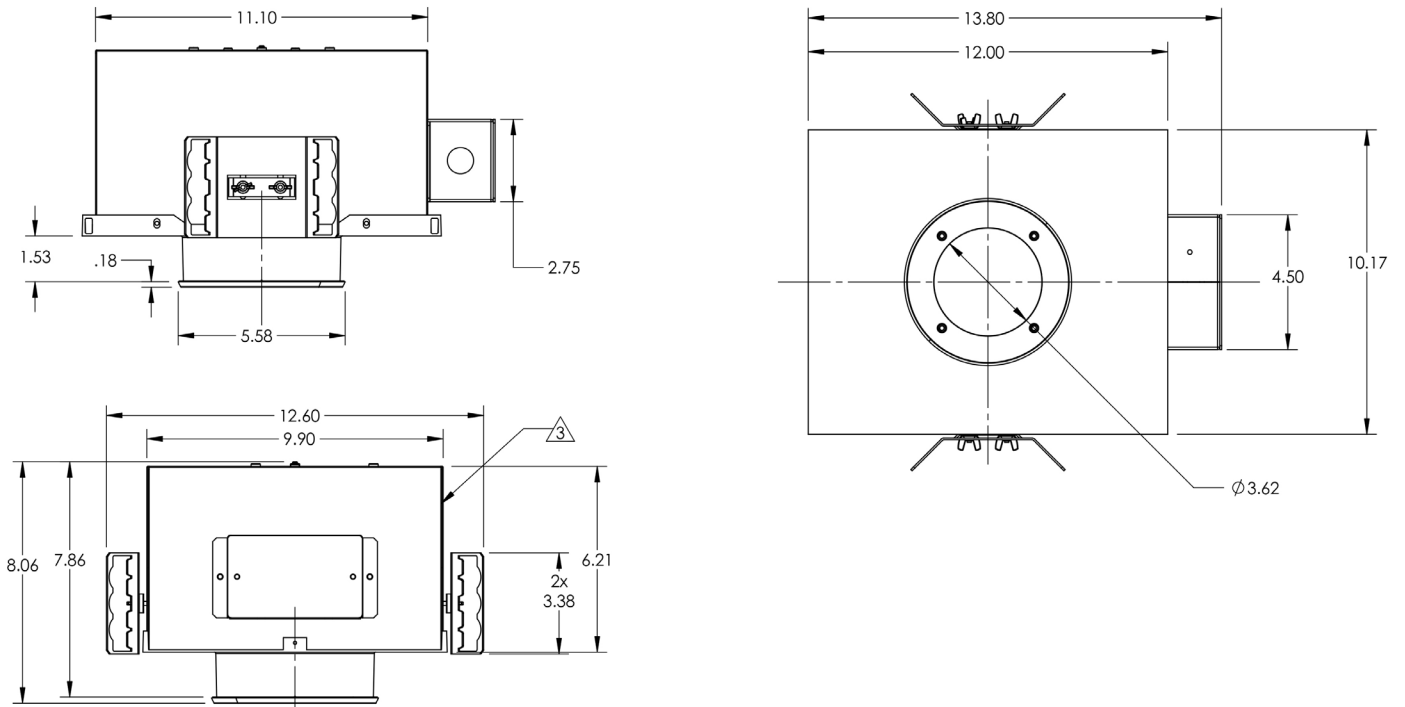

MADE IN THE U.S.A.

Fixture Dimensions
(see drawing on page 2)
Concrete Drawing - See page 3

TECHNICAL DATA

Wattage / Input	26W (120-277VAC or 347VAC)
Power Supply	Integral
Construction	Body: 20 Ga. Cold Rolled Steel (Powder Black Finish) Neck: Die Cast Aluminum Lens: 3/16" Thick Clear or Opal Polycarbonate
CCT	2700K, 3000K, 3500K, 4000K
CRI	>80
BUG Rating	B2-U0-G0 (3000K, 45°, Clear or Frosted Lens) B3-U0-G0 (3000K, 25°, Clear Lens)
Delivered Lumens	2521 lm (3000K, 25°, Clear Lens) 2073 lm (3000K, 45°, Clear Lens) 1680 lm (3000K, 45°, Frosted Lens)
Efficacy	97 lm/W
Optics	25°, 45°
Finishes	5 Standard, plus 4 Marine Grade. See Below.
Fixture Dimensions	Ø5.58" x 13.8 l x 8.06 h (see drawing on page 2)
Fixture Weight	9.2 lbs
LED Source	Xicato XIM LED Module
Lumen Maintenance	L70>50,000hrs (Ta 25°C)
Color Consistency	1x2 MacAdam Ellipse (1x2 SDCM)
IP Rating	IP65

Job Name/Date:

Fixture Type Designation:

FIXTURE DIMENSIONS - See page 3 for Concrete drawing

CONCRETE POUR DRAWING

Job Name/Date:

Fixture Type Designation:

PHOTOMETRIC DATA

Note all Photometry is 3000K