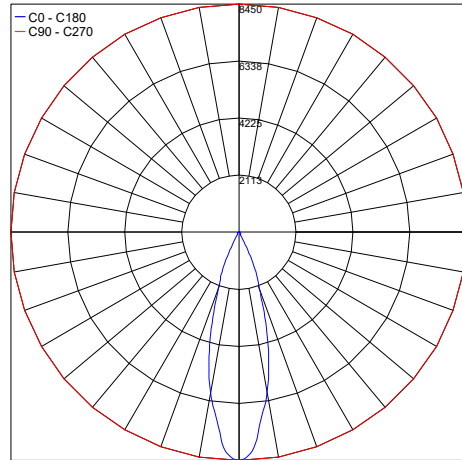

PHOTOMETRIC DATA

Note all Photometry is 3000K

Maximum Candela = 8450

PHOTOMETRIC FILENAME : RSI 3000K 25° IC-RATED (LLIA001367-004).IES

Maximum Candela = 5745