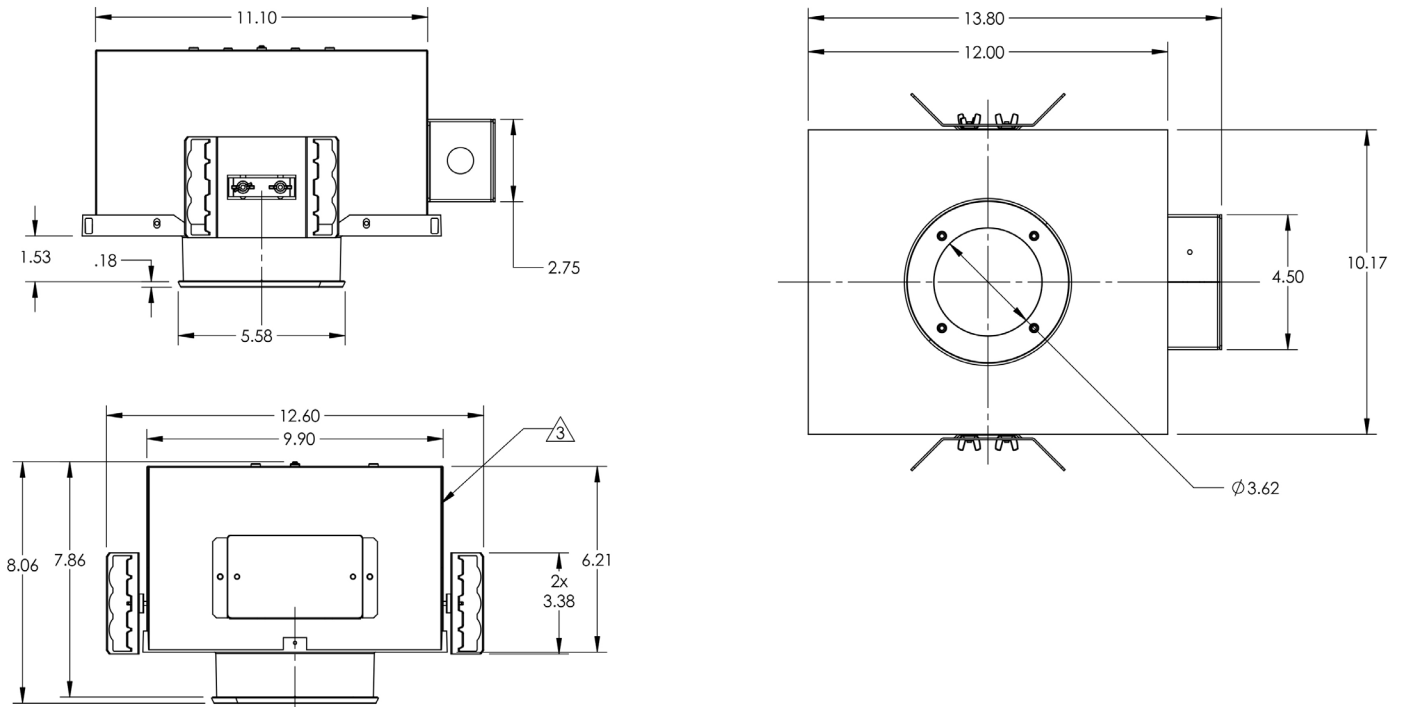

MADE IN THE U.S.A.

Fixture Dimensions
(see drawing on page 2)
Concrete Drawing - See page 3

TECHNICAL DATA

Wattage	26W (Static White), 20W (Red)
Power Supply	Integral 120-277VAC or 347VAC Red: 1000mA
Construction	Body: 20 Ga. Cold Rolled Steel (Powder Black Finish) Neck: Die Cast Aluminum Lens: 3/16" Thick Clear or Opal Polycarbonate
CCT	2700K, 3000K, 3500K, 4000K, Red
CRI	>80
BUG Rating	B2-U0-G0 (3000K, 45°, Clear or Frosted Lens) B3-U0-G0 (3000K, 25°, Clear Lens)
Delivered Lumens	2521 lm (3000K, 25°, Clear Lens) 1680 lm (3000K, 45°, Frosted Lens)
Efficacy	97 lm/W
Optics	25°, 45°
Finishes	5 Standard, plus 4 Marine Grade. See Below.
Fixture Dimensions	Ø5.58" x 13.8 l x 8.06 h (see drawing on page 2)
Fixture Weight	9.2 lbs
LED Source	LED COB, RED 620-630 nm
Lumen Maintenance	L70>50,000hrs (Ta 25°C)
Color Consistency	1x2 MacAdam Ellipse (1x2 SDCM)
IP Rating	IP65

Job Name/Date:

Fixture Type Designation:

FIXTURE DIMENSIONS - See page 3 for Concrete drawing

CONCRETE POUR DRAWING

Job Name/Date:

Fixture Type Designation:

PHOTOMETRIC DATA

Note all Photometry is 3000K