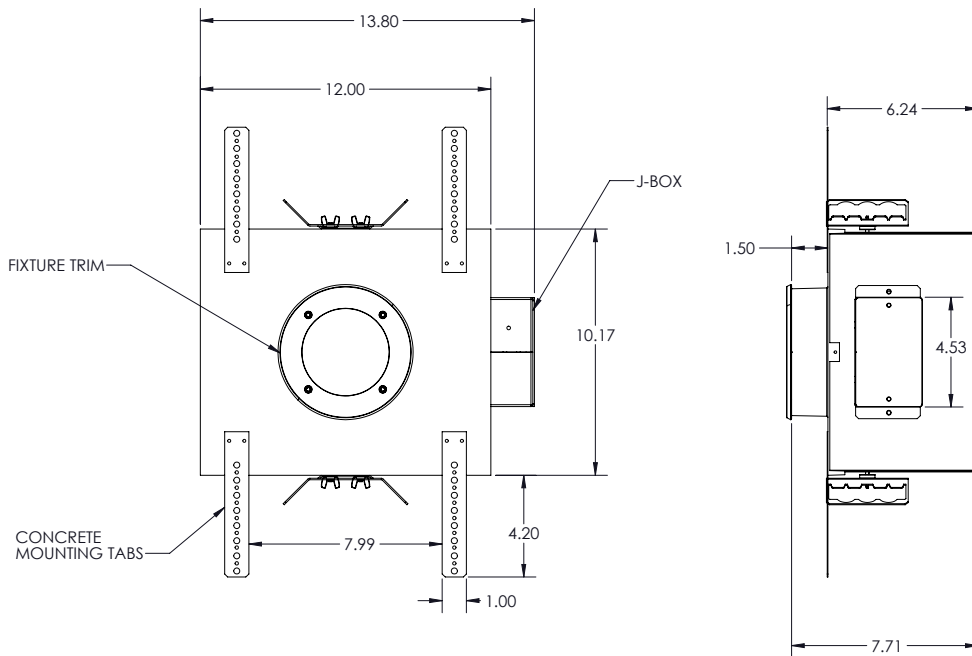

RSI DOWNLIGHT

The RSI Downlight is a vandal resistant, IP65 wet label downlight that is IC and Chicago Plenum rated. It is available in white or red light for darkrooms and 2 optics options. **NOT** suitable for steam rooms.

MADE IN THE U.S.A.

Fixture Dimensions
(see drawing on page 2)
Concrete Drawing - See page 3

TECHNICAL DATA

Wattage	26W (Static White), 20W (Red)
Power Supply	Integral 120-277VAC or 347VAC Red: 1000mA
Construction	Body: 20 Ga. Cold Rolled Steel (Powder Black Finish) Neck: Die Cast Aluminum Lens: 3/16" Thick Clear or Opal Polycarbonate
CCT	2700K, 3000K, 3500K, 4000K, Red
CRI	>80
BUG Rating	B2-U0-G0 (3000K, 45°, Clear or Frosted Lens) B3-U0-G0 (3000K, 25°, Clear Lens)
Delivered Lumens	2521 lm (3000K, 25°, Clear Lens) 1680 lm (3000K, 45°, Frosted Lens)
Efficacy	97 lm/W
Optics	25°, 45°
Finishes	5 Standard, plus 4 Marine Grade. See Below.
Fixture Dimensions	Ø5.58" x 13.8 l x 8.06 h (see drawing on page 2)
Fixture Weight	9.2 lbs
LED Source	LED COB, RED 620-630 nm
Lumen Maintenance	L70>50,000hrs (Ta 25°C)
Color Consistency	1x2 MacAdam Ellipse (1x2 SDCM)
IP Rating	IP65

Job Name/Date:

Fixture Type Designation:

FIXTURE DIMENSIONS - See page 3 for Concrete drawing

CONCRETE POUR DRAWING

Job Name/Date:

Fixture Type Designation:

PHOTOMETRIC DATA

Note all Photometry is 3000K