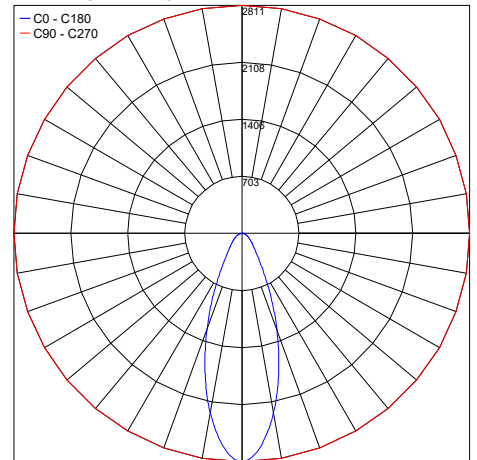

Maximum Candela = 2811

PHOTOMETRIC FILENAME : RSI 3000K 45° IC-RATED FROSTED LENS (LLIA002014-001).IES