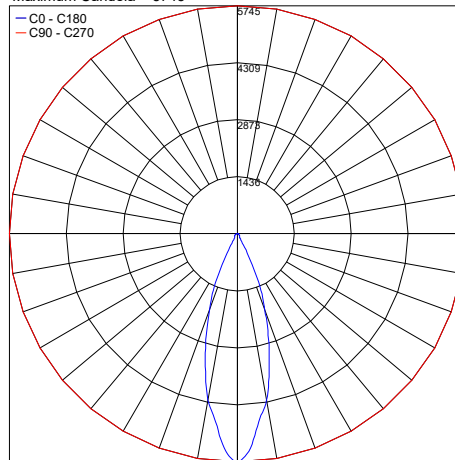

PHOTOMETRIC DATA

Note all Photometry is 3000K

Maximum Candela = 8450

Maximum Candela = 5745

Maximum Candela = 2811

Job Name/Date:

Fixture Type Designation: