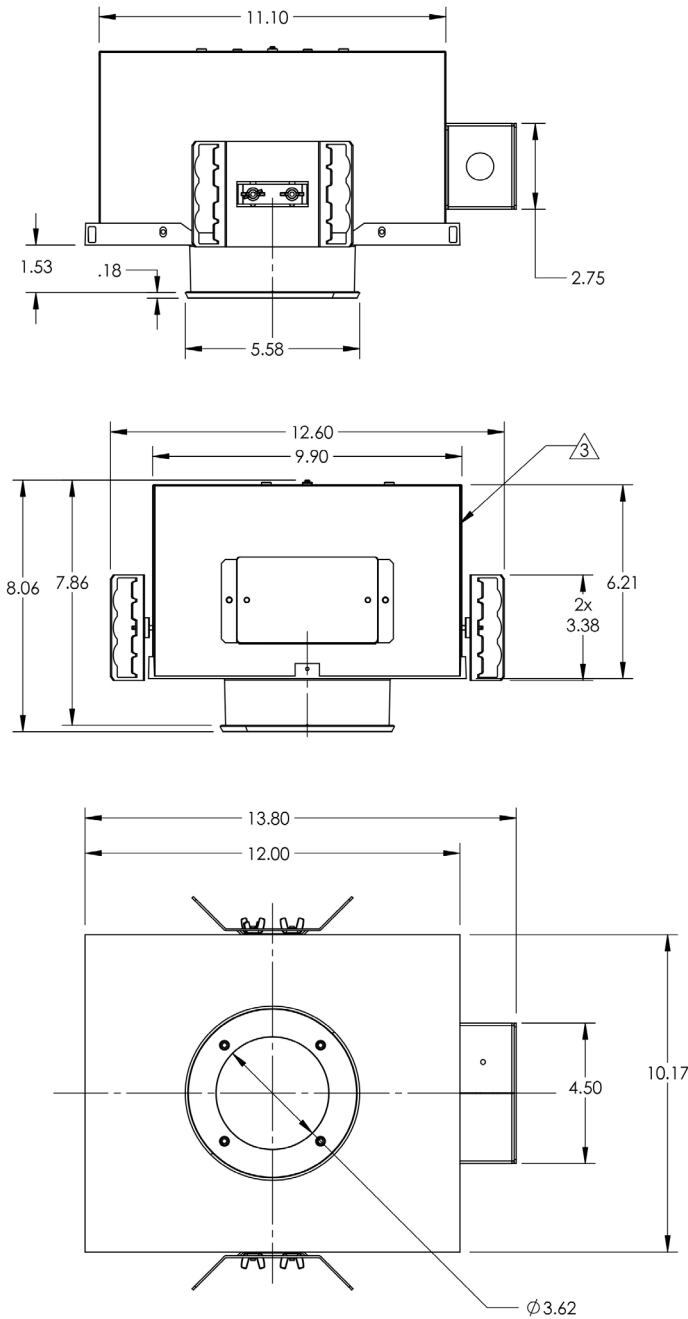

## TECHNICAL DATA

|                           |  |
|---------------------------|--|
| <b>Wattage / Input</b>    | 25W  |
| <b>Power Supply</b>       | Integral 120-277VAC  |
| <b>Construction</b>       | Body: 20 Ga. Cold Rolled Steel (Powder Black Finish)<br>Neck: Die Cast Aluminum<br>Lens: Clear or Opal 3/16" Polycarbonate |
| <b>CCT</b>                | 1650K - 8000K and RGBW   |
| <b>BUG Rating</b>         | B1-U1-G0 (22°)   |
| <b>CRI</b>                | >90  |
| <b>Delivered Lumens</b>   | 877 lm (3000K)   |
| <b>Efficacy</b>           | 33.7 lm/W  |
| <b>Optics</b>             | 25°, 45°   |
| <b>Finishes</b>           | 5 Standard, plus 4 Marine Grade. See Below.  |
| <b>Fixture Dimensions</b> | Ø5.58" x 13.8 l x 8.06 h (see drawing on page 2)   |
| <b>Fixture Weight</b>     | 9.2 lbs  |
| <b>LED Source</b>         | Araya LED Module   |
| <b>Lumen Maintenance</b>  | L70>50,000hrs (Ta 25°C)  |
| <b>Color Consistency</b>  | 2 Step MacAdam   |
| <b>IP Rating</b>          | IP65   |

## FIXTURE DIMENSIONS