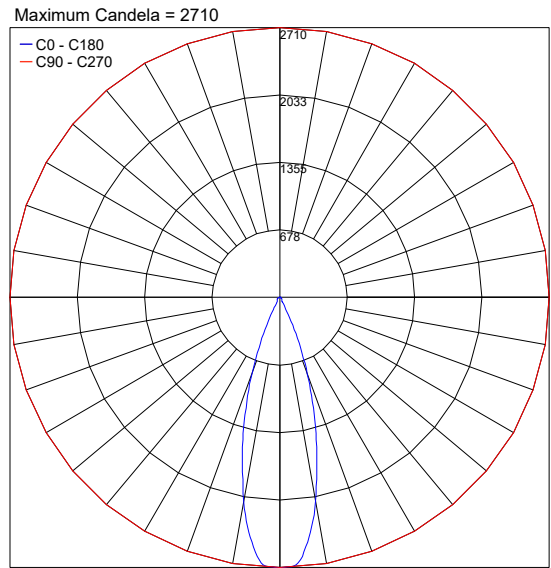

## TECHNICAL DATA

|                           |  |
|---------------------------|--|
| <b>Wattage / Input</b>    | 25W  |
| <b>Power Supply</b>       | Integral 120-277VAC  |
| <b>Construction</b>       | Body: 20 Ga. Cold Rolled Steel (Powder Black Finish)<br>Neck: Die Cast Aluminum<br>Lens: Clear or Opal 3/16" Polycarbonate |
| <b>CCT</b>                | 1650K - 8000K and RGBW   |
| <b>BUG Rating</b>         | B1-U1-G0 (22°)   |
| <b>CRI</b>                | >90  |
| <b>Delivered Lumens</b>   | 877 lm (3000K)   |
| <b>Efficacy</b>           | 33.7 lm/W  |
| <b>Optics</b>             | 25°, 45°   |
| <b>Finishes</b>           | 5 Standard, plus 4 Marine Grade. See Below.  |
| <b>Fixture Dimensions</b> | Ø5.58" x 13.8 l x 8.06 h (see drawing on page 2)   |
| <b>Fixture Weight</b>     | 9.2 lbs  |
| <b>LED Source</b>         | Araya LED Module   |
| <b>Lumen Maintenance</b>  | L70>50,000hrs (Ta 25°C)  |
| <b>Color Consistency</b>  | 2 Step MacAdam   |
| <b>IP Rating</b>          | IP65   |

## FIXTURE DIMENSIONS

## PHOTOMETRIC DATA

Note all Photometry is 3000K

Job Name/Date:

Fixture Type Designation: