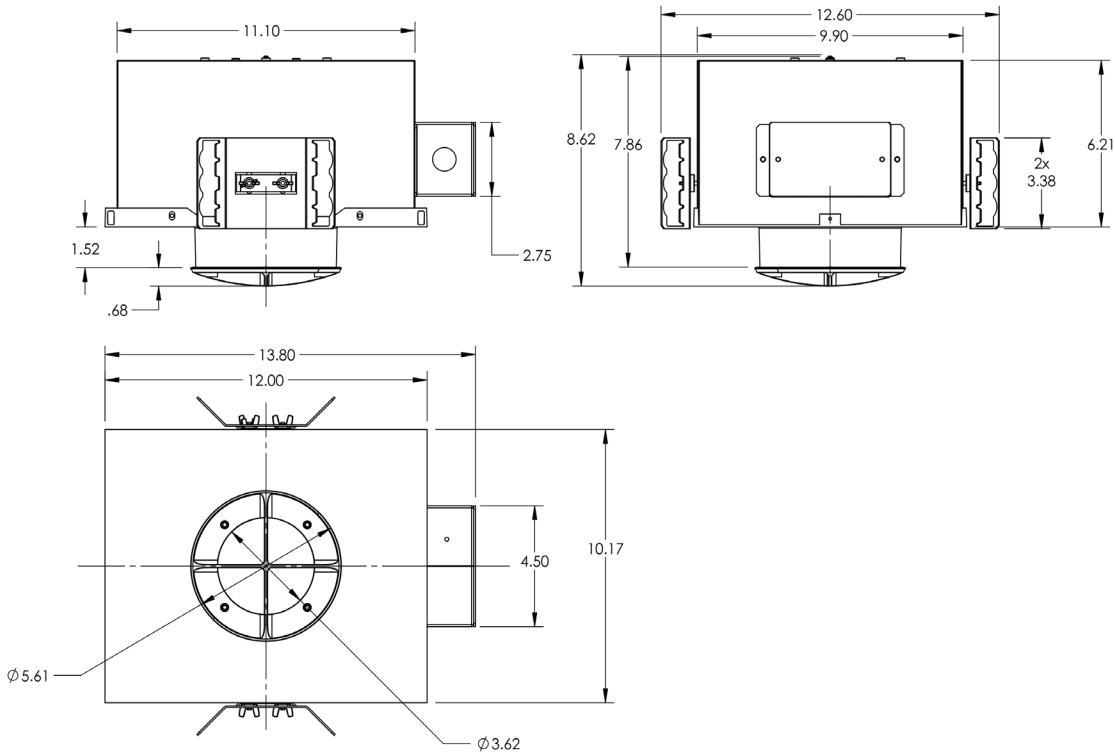

**MADE IN THE U.S.A.**

Fixture Dimensions  
(see drawing on page 2)

## TECHNICAL DATA

<b>Wattage / Input</b>	26W (120-277VAC or 347VAC)
<b>Power Supply</b>	Integral
<b>Construction</b>	Body: 20 Ga. Cold Rolled Steel (Powder Black Finish) Neck: Die Cast Aluminum Lens: 3/16" Thick Clear or Opal Polycarbonate
<b>CCT</b>	2700K, 3000K, 3500K, 4000K
<b>CRI</b>	>80
<b>Delivered Lumens</b>	2073 lm (3000K)
<b>Efficacy</b>	79.7 lm/W
<b>Optics</b>	25°, 45°
<b>Finishes</b>	5 Standard, plus 4 Marine Grade. See Below.
<b>Fixture Dimensions</b>	Ø5.6" x 12.6" l x 8.6" h (see drawing on page 2)
<b>Fixture Weight</b>	9.2 lbs
<b>LED Source</b>	Xicato XIM LED Module
<b>Lumen Maintenance</b>	L70>50,000hrs (Ta 25°C)
<b>Color Consistency</b>	1x2 MacAdam Ellipse (1x2 SDCM)
<b>IP Rating</b>	IP65

## FIXTURE DIMENSIONS

## PHOTOMETRIC DATA

Note all Photometry is 3000K

Maximum Candela = 5569

PHOTOMETRIC FILENAME : RXI 3000K 45° (LLIA001367-002A).IES

Job Name/Date:

Fixture Type Designation: