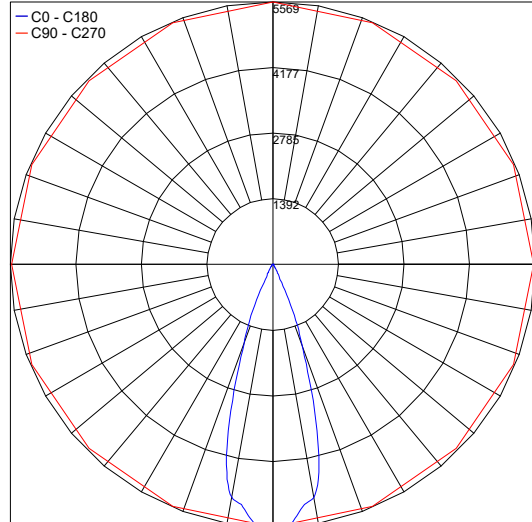

## FIXTURE DIMENSIONS

## PHOTOMETRIC DATA

Note all Photometry is 3000K

Maximum Candela = 5569

PHOTOMETRIC FILENAME : RXI 3000K 45° (LLIA001367-002A).IES

Job Name/Date:

Fixture Type Designation: