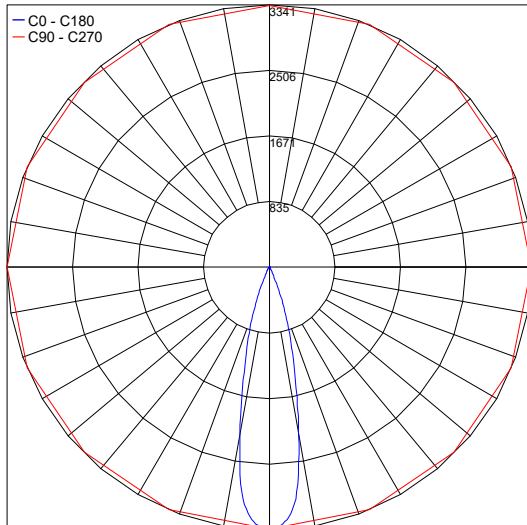

## SUGGESTED POWER SUPPLIES

24VDC

Part Number	Description	Input/Output	# of Fixtures
<a href="#">PPLT00157</a>	Non-Dim	120VAC to 24VDC, 60W, Class 2	1-1
<a href="#">PPLT00158</a>	Non-Dim	120VAC to 24VDC, 100W, Class 2	1-3

## PHOTOMETRIC DATA

Note all Photometry is 3000K

Maximum Candela = 3341

PHOTOMETRIC FILENAME : RXT RGBW+TUNABLE 45° (LLIA001367-001).IES

Job Name/Date:

Fixture Type Designation: