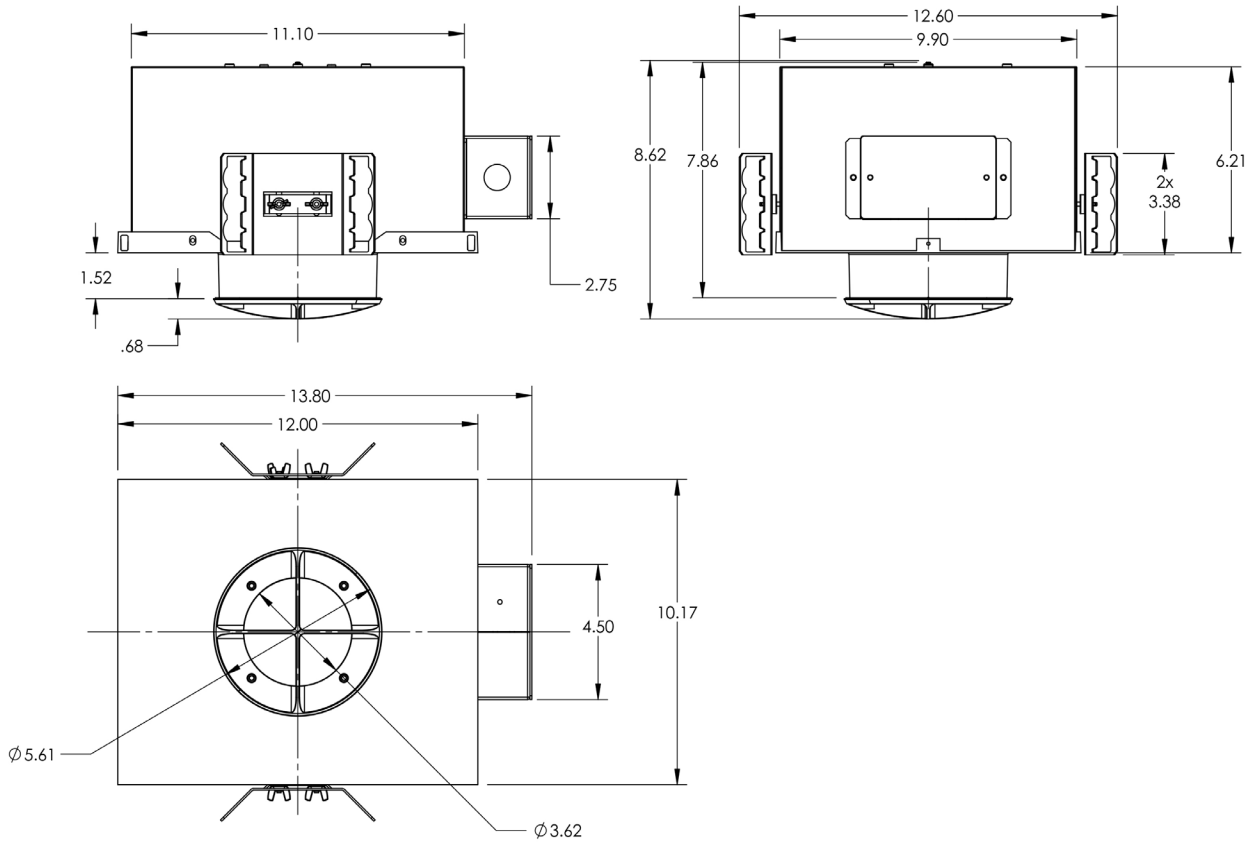

Fixture Dimensions  
(see drawing on page 2)

## TECHNICAL DATA

<b>Wattage / Input</b>	25W (24VDC)
<b>Power Supply</b>	Remote, not included. See page 3.
<b>Color Changing / Tunable</b>	Controlled by DMX Controller (by others) or Araya app
<b>Construction</b>	Body: 20 Ga. Cold Rolled Steel (Powder Black Finish) Neck: Die Cast Aluminum Lens: Clear Tempered Glass
<b>CCT</b>	1650K - 8000K, RGBW
<b>BUG Rating</b>	B1-U1-G0 (22°)
<b>CRI</b>	>90
<b>Delivered Lumens</b>	770 lm
<b>Efficacy</b>	30.8 lm/W
<b>Optics</b>	25°, 45°
<b>Finishes</b>	5 Standard, plus 4 Marine Grade. See Below.
<b>Fixture Dimensions</b>	Ø5.6" x 12.6" l x 8.6" h (see drawing on page 2)
<b>Fixture Weight</b>	9.2 lbs
<b>LED Source</b>	Araya LED Module
<b>Lumen Maintenance</b>	L70>50,000hrs (Ta 25°C)
<b>Color Consistency</b>	2 Step MacAdam
<b>IP Rating</b>	IP65

## FIXTURE DIMENSIONS

Job Name/Date:

Fixture Type Designation: