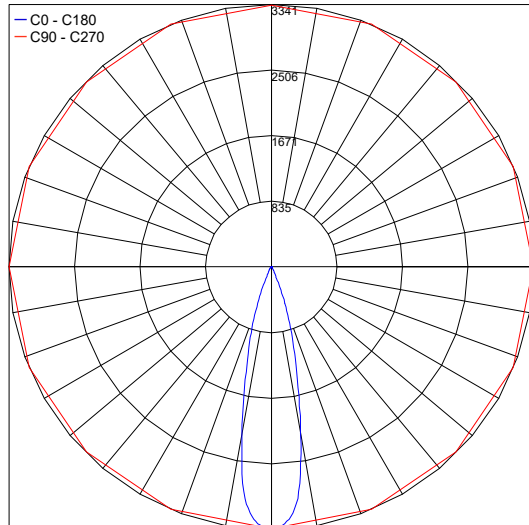

## FIXTURE DIMENSIONS

## PHOTOMETRIC DATA

Note all Photometry is 3000K

Maximum Candela = 3341

PHOTOMETRIC FILENAME : RXT RGBW+TUNABLE 45° (LLIA001367-001).IES

Job Name/Date:

Fixture Type Designation: