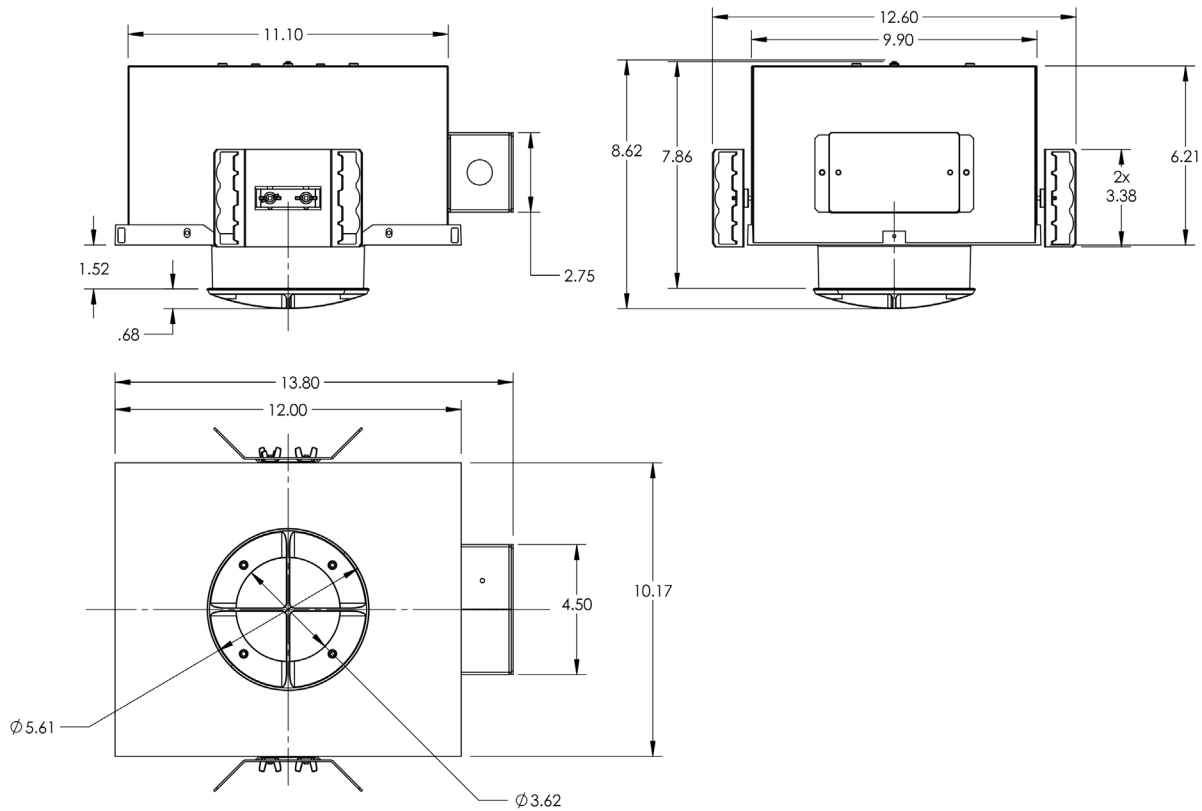

## TECHNICAL DATA

<b>Wattage / Input</b>	25W
<b>Power Supply</b>	Integral 120-277VAC
<b>Construction</b>	Body: 20 Ga. Cold Rolled Steel (Powder Black Finish) Neck: Die Cast Aluminum Lens: Clear Tempered Glass
<b>CCT</b>	1650K - 8000K, RGBW
<b>BUG Rating</b>	B1-U1-G0 (22°)
<b>CRI</b>	>90
<b>Delivered Lumens</b>	770 lm
<b>Efficacy</b>	30.8 lm/W
<b>Optics</b>	25°, 45°
<b>Finishes</b>	5 Standard, plus 4 Marine Grade. See Below.
<b>Fixture Dimensions</b>	Ø5.6" x 12.6" l x 8.6" h (see drawing on page 2)
<b>Fixture Weight</b>	9.2 lbs
<b>LED Source</b>	Araya LED Module
<b>Lumen Maintenance</b>	L70>50,000hrs (Ta 25°C)
<b>Color Consistency</b>	2 Step MacAdam
<b>IP Rating</b>	IP65

## ORDERING INFORMATION

Example: RXT-L25-RW-25-4-M04-C-ECO-4.

RXT-L25	-	RW	-		-		-		-		-	
Model #	CCT	Optics	Body	Finish	Lens	Dimming	Options					
RXT-L25	RW - RGBW+ Tunable White (1650K-8000K)	25 - 25° 45 - 45°	4 - Fully Recessed IC Rated  C - Fully Recessed Chicago Plenum  V - Concrete Pour	11 - White Suede 02 - Black Suede 18 - Tex. Bronze TS - Silver  <i>Add prefix "M" to above colors for Marine Grade Clear Overcoat</i>  PN - Polished Nickel  <i>Marine Grade Clear Overcoat NOT available on Polished Nickel</i>	C - Clear X - Opal	ECO - 120-277VAC (Lutron EcoSystem - Tunable White Only) WTS - 120-277VAC (Watt Stoppers Casambi) DAL - 120-277VAC (DALI Type 8) 010 - *120-277VAC (0-10V Control CCT + Intensity separately) DMX - 120-277VAC (DMX512-A-RDM)  All luminaires come with DMX, 0-10V and Bluetooth (Commissioning Capabilities) *010 - Requires (qty. 2) 0-10V Wall Switches	0 - None 4 - One Circuit Fusing 8 - Special Screws (Please specify) Q - Honeycomb Louver					

## FIXTURE DIMENSIONS

## PHOTOMETRIC DATA

Note all Photometry is 3000K

Maximum Candela = 3341

PHOTOMETRIC FILENAME : RXT RGBW+TUNABLE 45° (LLIA001367-001).IES

Job Name/Date:

Fixture Type Designation: