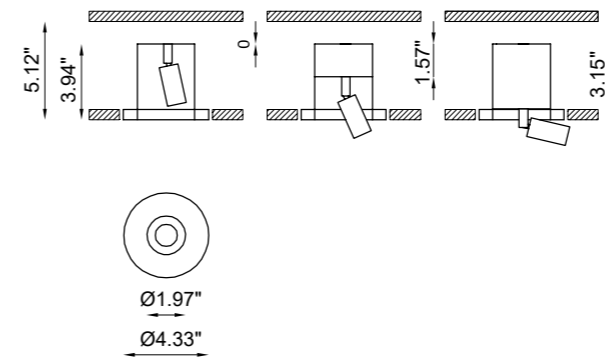

RHINO

Rhino, an indoor totally disappearing recessed luminaire made of Coral®, installable on plasterboard ceilings or walls, is a versatile product, characterized by an extractable recess with interchangeable lens. It enlightens spaces perfectly and in a very incisive way, enriching them with ever-changing plays of light. The projector can be oriented in several ways, in a completely external position or in a recessed one. The latter, conceived to obtain a minimal visual impact. When the projector is not recessed it is 360° adjustable on the horizontal line and 90° on the vertical one.

designplan® 

79 Trenton Avenue
Frenchtown, NJ 08825

www.designplan.com

Tel: (908) 996-7710
Fax: (908) 996-7042

Basic Recessed

TECHNICAL FEATURES

Code	BU1841.00	BU1843.00
Type	Tilttable downlight +/- 360° 	Tilttable downlight +/- 360° 
Material	00: Coral®	00: Coral®
Finishing	Black	White
Weight	1.76 lbs	1.76 lbs
Mounting	Wall and ceiling recessed	Wall and ceiling recessed
IP rating	IP40	IP40
Insulation class	III	III
Control gear	Constant current electronic driver (not included)	Constant current electronic driver (not included)
Cut out for plasterboard	Ø 4.72" LED	Ø 4.72" LED
Lamp type	500mA 	500mA 
Lamp wattage	1 x 6W	1 x 6W
Luminous efficacy	130 lm/W - 3000K	130 lm/W - 3000K
Light distribution	Beam 22° Beam 50° (on request)	Beam 22° Beam 50° (on request)
Fitting	-	-
Light colour	White 3000K White 2700K 4000K (on request)	White 3000K White 2700K 4000K (on request)
Light hole	Ø 1.97"	Ø 1.97"
CRI	>>90	>90