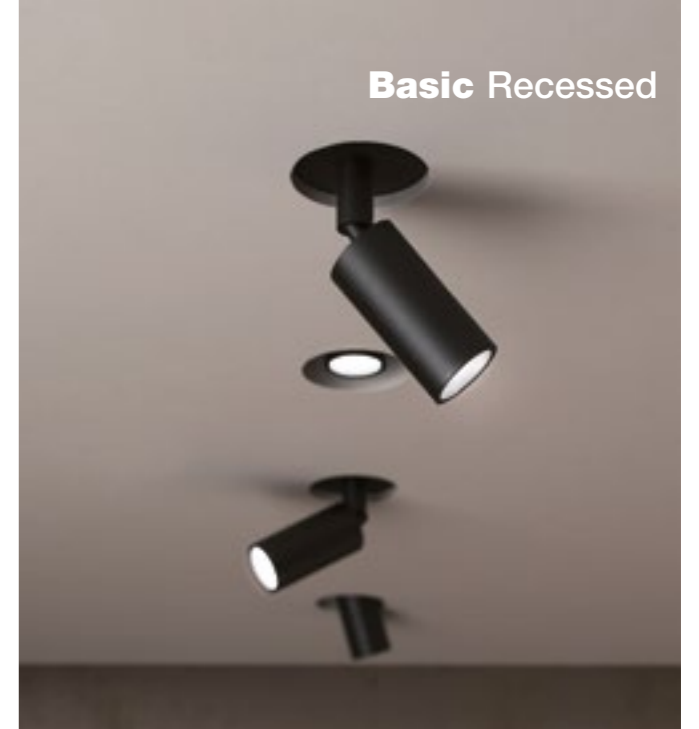

RHINO

Rhino, an indoor totally disappearing recessed luminaire made of Coral®, installable on plasterboard ceilings or walls, is a versatile product, characterized by an extractable recess with interchangeable lens. It enlightens spaces perfectly and in a very incisive way, enriching them with ever-changing plays of light. The projector can be oriented in several ways, in a completely external position or in a recessed one. The latter, conceived to obtain a minimal visual impact. When the projector is not recessed it is 360° adjustable on the horizontal line and 90° on the vertical one.

designplan® 

79 Trenton Avenue
Frenchtown, NJ 08825

www.designplan.com

Tel: (908) 996-7710
Fax: (908) 996-7042

Basic Recessed

TECHNICAL FEATURES

Code	BU1841.00	BU1843.00
Type	Tilttable downlight +/- 360° 	Tilttable downlight +/- 360° 
Material	00: Coral®	00: Coral®
Finishing	Black	White
Weight	1.76 lbs	1.76 lbs
Mounting	Wall and ceiling recessed	Wall and ceiling recessed
IP rating	IP40	IP40
Insulation class	III	III
Control gear	Constant current electronic driver (not included)	Constant current electronic driver (not included)
Cut out for plasterboard	Ø 4.72" LED	Ø 4.72" LED
Lamp type	500mA 	500mA 
Lamp wattage	1 x 6W	1 x 6W
Luminous efficacy	130 lm/W - 3000K	130 lm/W - 3000K
Light distribution	Beam 22° Beam 50° (on request)	Beam 22° Beam 50° (on request)
Fitting	-	-
Light colour	White 3000K White 2700K 4000K (on request)	White 3000K White 2700K 4000K (on request)
Light hole	Ø 1.97"	Ø 1.97"
CRI	>>90	>90