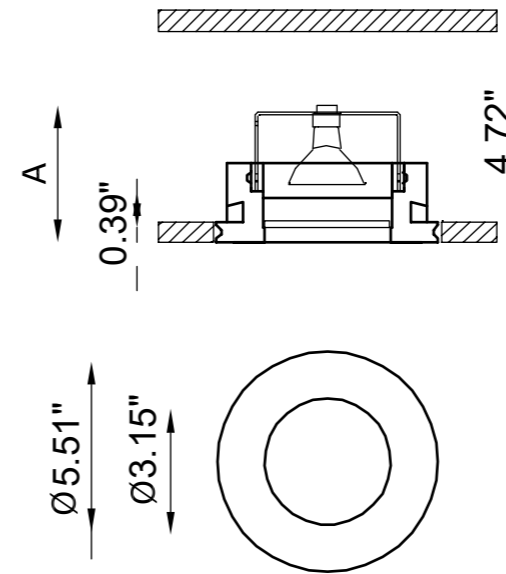

RIM

Space and light become the same substance by Rim, an indoor totally disappearing recessed luminaire made of Coral[®], installable on plasterboard or brick ceilings. Rim's light, uniformly scattered within the spaces thanks to the presence of satin glass, features as the main protagonist of the environment it softly embraces.

designplan[®] 

79 Trenton Avenue
Frenchtown, NJ 08825

www.designplan.com

Tel: (908) 996-7710
Fax: (908) 996-7042

TECHNICAL FEATURES

Code	BU4433.Z.00.US
Type	Downlight 90° 
Material	00: Coral [®]
Weight	1.76 lbs
Mounting	Ceiling recessed
IP rating	IP40
Control gear	Constant current electronic driver (not included)
Dimensions	A: 3.94"
Cut out for plasterboard	Ø 5.91"
Lamp type	LED 500mA 
Lamp wattage	1 x 10W
Luminous efficacy	105 lm/W - 3000K
Light distribution	Wide beam 40°
Light color	White 3000K
Light hole	Ø 3.15"
CRI	>90