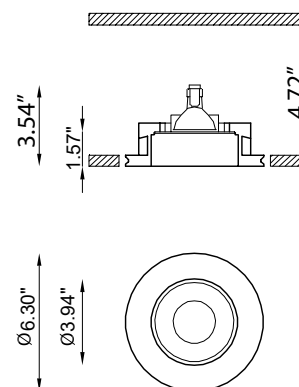

TECHNICAL DATA

Wattage / Input	10W (500mA)
Power Supply	Remote, not included. See page 2.
Construction	Body: AirCoral®
CCT	3000K
CRI	>90
Delivered Lumens	1050 lm (3000K)
Efficacy	105 lm/W
Optics	40°
Finishes	AirCoral® - unfinished
Fixture Dimensions	Ø6.30" x 3.54" h
Cut-out Dimension	Ø6.69" (for ceiling installations)
Aperature	Ø3.94"
Fixture Weight	1.98 lbs
IP Rating	IP20

Fixture Dimensions