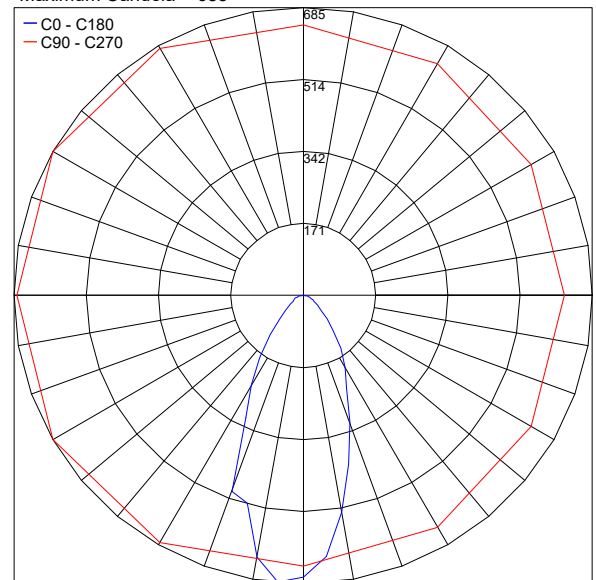

## PHOTOMETRIC DATA

Note all Photometry is 3000K

Maximum Candela = 685

Job Name/Date:

Fixture Type Designation: