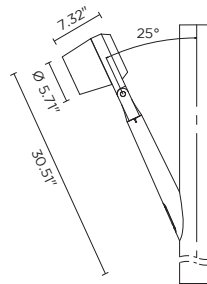

Base Plate Included with Fixture

TECHNICAL DATA

Wattage	75W
Power Supply	Integral 120-277
Construction	Body: Die-Cast Copper-Free Aluminum Screws: Stainless Steel Lens: Tempered, Safety Glass Cable Length: 3.28" included
CCT	3000K, 4000K
CRI	>80
Lumen Output	10,100 lm (3000K, 20°)
Efficacy	123.2 lm/W (3000K, 20°)
Optics	20°, 40°
Finishes	3 Standard, Custom RAL (see below)
Fixture Dimensions	Ø7.64" x 9.61" w x 14.88" h
Fixture Weight	17.6 lbs
LED Source	1 x CREE "CXB 3590" LED
IP Rating	IP66
Impact Rating	IK10

Fixture Dimensions

ORDERING INFORMATION

Example: 101407P-30K-20-TG. Accessories ordered separately.

101407P	-		-		-	
Model No.	CCT	Optics	Finish			
101407P	30K - 3000K 40K - 4000K	20 - 20° 40 - 40°	TG - Textured Grey (RAL 9006) AG - Anthracite Grey (RAL 7016) MB - Matte Black (on request)			

ACCESSORIES - Optional

AC085
Pole Plate

AC089
Tree Branch
Bracket

PHOTOMETRIC DATA

Note: all photometry is 3000K

PHOTOMETRIC FILENAME : RING MEGA COB 30K 20° - 101407P.IES

PHOTOMETRIC FILENAME : RING MEGA COB 30K 40° - 101407P.IES