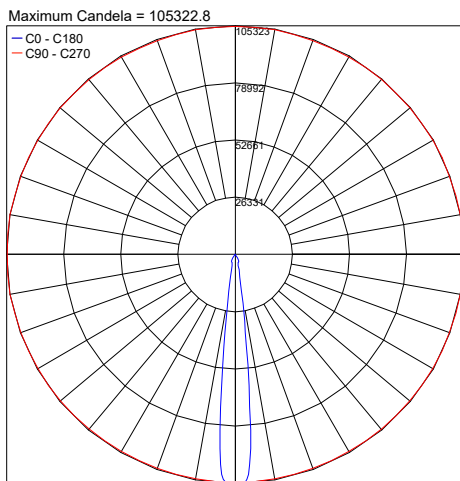

Base Plate Included with Fixture

TECHNICAL DATA

Wattage	75W
Power Supply	Integral 120-277
Construction	Body: Die-Cast Copper-Free Aluminum Screws: Stainless Steel Lens: Tempered, Safety Glass Cable Length: 3.28" included
CCT	3000K, 4000K
CRI	>80
Lumen Output	10,100 lm (3000K, 20°)
Efficacy	123.2 lm/W (3000K, 20°)
Optics	20°, 40°
Finishes	3 Standard, Custom RAL (see below)
Fixture Dimensions	Ø7.64" x 9.61" w x 14.88" h
Fixture Weight	17.6 lbs
LED Source	1 x CREE "CXB 3590" LED
IP Rating	IP66
Impact Rating	IK10

Fixture Dimensions

ORDERING INFORMATION

Example: 101407P-30K-20-TG. Accessories ordered separately.

101407P	-		-		-	
Model No.	CCT	Optics	Finish			
101407P	30K - 3000K 40K - 4000K	20 - 20° 40 - 40°	TG - Textured Grey (RAL 9006) AG - Anthracite Grey (RAL 7016) MB - Matte Black (on request)			

ACCESSORIES - Optional

AC085
Pole Plate

AC089
Tree Branch
Bracket

PHOTOMETRIC DATA

Note: all photometry is 3000K

PHOTOMETRIC FILENAME : RING MEGA COB 30K 20° - 101407P.IES

PHOTOMETRIC FILENAME : RING MEGA COB 30K 40° - 101407P.IES