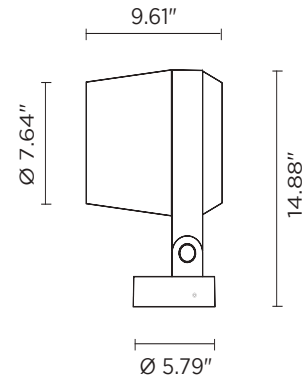

RING MEGA COB

The Ring Mega COB is an outdoor LED floodlight, and largest of the Ring series, suitable for installation on a façade/wall, with 355° swivel base and horizontal adjustment of +90° / -40°. It has 3 standard finishes and 3 optics options.

Base Plate Included with Fixture

TECHNICAL DATA

Wattage	75W
Power Supply	Integral 120-277
Construction	Body: Die-Cast Copper-Free Aluminum Screws: Stainless Steel Lens: Tempered, Safety Glass Cable Length: 3.28" included
CCT	3000K, 4000K
CRI	>80
Lumen Output	10,100 lm (3000K, 20°)
Efficacy	123.2 lm/W (3000K, 20°)
Optics	20°, 40°
Finishes	3 Standard, Custom RAL (see below)
Fixture Dimensions	Ø7.64" x 9.61" w x 14.88" h
Fixture Weight	17.6 lbs
LED Source	1 x CREE "CXB 3590" LED
IP Rating	IP66
Impact Rating	IK10

Fixture Dimensions

ORDERING INFORMATION

Example: 101407P-30K-20-TG. Accessories ordered separately.

101407P	-		-		-	
Model No.	CCT	Optics	Finish			
101407P	30K - 3000K 40K - 4000K	20 - 20° 40 - 40°	TG - Textured Grey (RAL 9006) AG - Anthracite Grey (RAL 7016) MB - Matte Black (on request)			