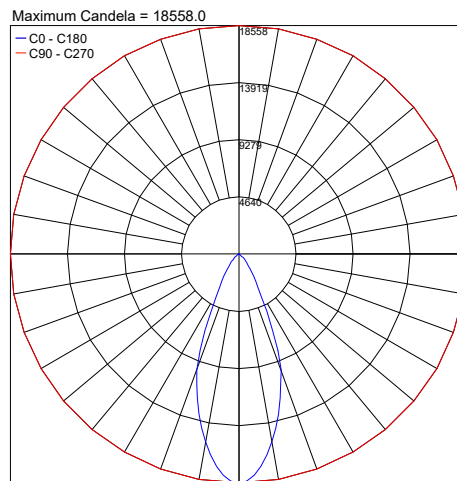

Base Plate Included with Fixture

TECHNICAL DATA

Wattage	75W
Power Supply	Integral 120-277
Construction	Body: Die-Cast Copper-Free Aluminum Screws: Stainless Steel Lens: Tempered, Safety Glass Cable Length: 3.28" included
CCT	3000K, 4000K
CRI	>80
Lumen Output	10,100 lm (3000K, 20°)
Efficacy	123.2 lm/W (3000K, 20°)
Optics	20°, 40°
Finishes	3 Standard, Custom RAL (see below)
Fixture Dimensions	Ø7.64" x 9.61" w x 14.88" h
Fixture Weight	17.6 lbs
LED Source	1 x CREE "CXB 3590" LED
IP Rating	IP66
Impact Rating	IK10

Fixture Dimensions

ORDERING INFORMATION

Example: 101407P-30K-20-TG. Accessories ordered separately.

101407P	-		-		-	
Model No.	CCT	Optics	Finish			
101407P	30K - 3000K 40K - 4000K	20 - 20° 40 - 40°	TG - Textured Grey (RAL 9006) AG - Anthracite Grey (RAL 7016) MB - Matte Black (on request)			

ACCESSORIES - Optional

AC085
Pole Plate

AC089
Tree Branch
Bracket

PHOTOMETRIC DATA

Note: all photometry is 3000K

PHOTOMETRIC FILENAME : RING MEGA COB 30K 20° - 101407P.IES

PHOTOMETRIC FILENAME : RING MEGA COB 30K 40° - 101407P.IES