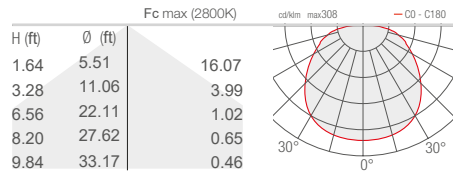

MOUNTING recessed (wall, ground)
max depth 32.81 ft

ACCESSORIES see accessories page

UNDERWATER LINEAR PROFILES

RIO SUB 1.1

D - Diffuse

RIO SUB 2.1

D - Diffuse