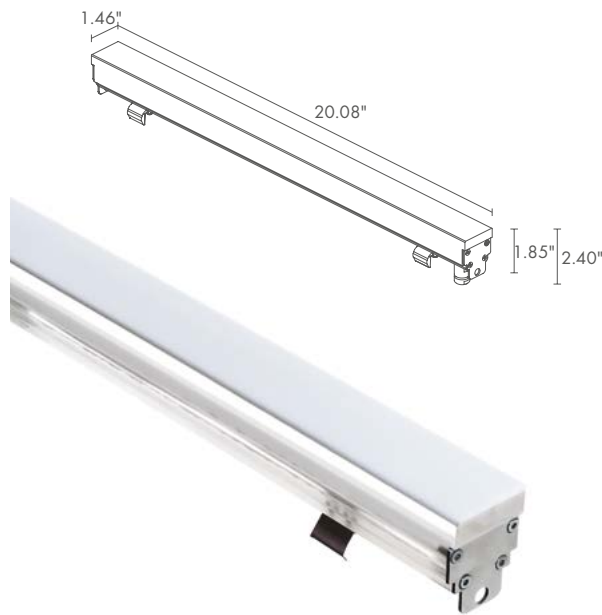

MOUNTING recessed (wall, ground)
max depth 32.81 ft

ACCESSORIES see accessories page

RIO SUB 1.2

IP65 IP68 IK10

12W 24VDC white light 39.76 in
17W 24VDC RGB light 39.76 in
RS1200 ■ **D B**

■ **F** - 2600K
5 - 2800K
9 - 3700K
6 - RGB

recessed (wall, ground)
max depth 32.81 ft

see accessories page

RIO SUB 2.1

IP65 IP68 IK10

POWER / MODEL CODE 10W 24VDC white light 20.08 in
8.5W 24VDC RGB light 20.08 in
RS2100 ■ **D B**

■ **LED COLOR**
F - 2600K
5 - 2800K
9 - 3700K
6 - RGB