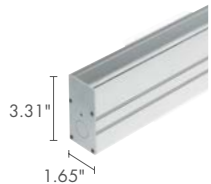

ACCESSORIES

ACCESSORIES FOR INSTALLATION

Aluminum outer casing

Stainless steel outer casing

Aluminum outer casing for plasterboard

RIO 1.0	WC8110 - 10.39 in	WC8150 - 10.35 in	WC8310 - 10.39 in
RIO 1.1	WC8111 - 20.24 in	WC8151 - 20.20 in	WC8311 - 20.24 in
RIO 1.2	WC8112 - 39.92 in	WC8152 - 39.88 in	WC8312 - 39.92 in
RIO 1.3	WC8113 - 59.65 in	WC8153 - 59.61 in	WC8313 - 59.65 in
RIO 1.4	WC8114 - 79.33 in	WC8154 - 79.29 in	WC8314 - 79.33 in

Aluminium outer casing

Stainless steel outer casing

Aluminium outer casing for plasterboard

RIO 2.0	WC8220 - 10.39 in	WC8250 - 10.35 in	WC8420 - 10.39 in
RIO 2.1	WC8221 - 20.24 in	WC8251 - 20.20 in	WC8421 - 20.24 in
RIO 2.2	WC8222 - 39.92 in	WC8252 - 39.88 in	WC8422 - 39.92 in
RIO 2.3	WC8223 - 59.65 in	WC8253 - 59.61 in	WC8423 - 59.65 in
RIO 2.4	WC8224 - 79.33 in	WC8254 - 79.29 in	WC8424 - 79.33 in