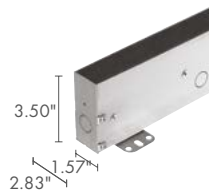

Stainless steel outer casing