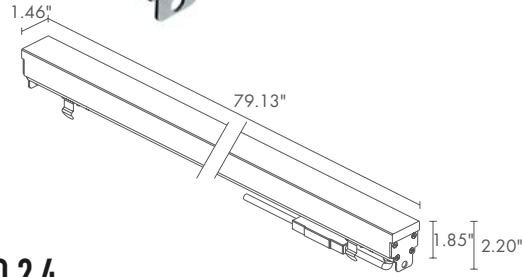

< **RIO 2**
2800K, 19W/m, version with customized lengths

Project by / AWP
Light planning by / 8'18''
Jardins de l'Arche, Paris, France

RIO 2.2

POWER / MODEL CODE	19W 24VDC white light 39.76 in 17W 24VDC RGB light 39.76 in RE2200 ■ D B - ■
LED COLOR	F - 2600K 5 - 2800K 9 - 3700K 6 - RGB
POWER CABLES	includes 4.92 ft neoprene cable H05RN-F 2x0.35/0.75 Ø0.25 in RGB: includes 4.92 ft FEP+PCP cable (equivalent to H05RN-F) 4x0.50/0.50 Ø0.25 in 1 - 16.40 ft 2 - 32.81 ft (only white light) 3 - 49.21 ft (only white light) 4 - 65.62 ft (only white light)
OPTICS	diffuse
LUMEN OUTPUT AT SOURCE	2112 lm (2800K) RGB: 280 lm, R: 60 lm G: 180 lm B: 40 lm
DELIVERED LUMEN OUTPUT	580 lm (2800K) RGB: 200 lm, R: 44 lm G: 128 lm B: 28 lm
NO. AND TYPE OF LED	192 low-power SMD LEDs 3-step MacAdam RGB: full-color SMD LEDs 50000h L95 B10 (Ta 25°C)
MATERIAL	body in PMMA lens in opal PMMA end caps in AISI 316L stainless steel
POWER SUPPLY UNIT	remote power supply required, not included
MOUNTING	recessed (ceiling, wall, ground)
ACCESSORIES	see accessories page
NOTES	underwater version: Rio Sub 2 non-standard lengths available on request