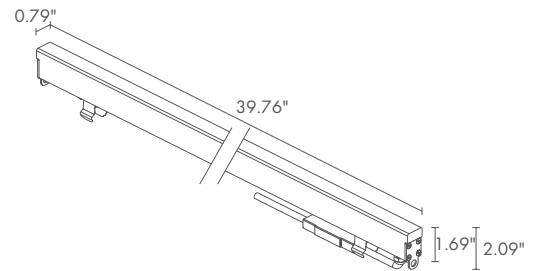

RIO 1.2

POWER / MODEL CODE	12W 24VDC white light 39.76 in 17W 24VDC RGB light 39.76 in RE1200 ■ D B - ■
LED COLOR	F - 2600K 5 - 2800K 9 - 3700K 6 - RGB
POWER CABLES	includes 4.92 ft neoprene cable H05RN-F 2x0.35/0.75 Ø0.25 in RGB: includes 4.92 ft FEP+PCP cable (equivalent to H05RN-F) 4x0.50/0.50 Ø0.25 in 1 - 16.40 ft 2 - 32.81 ft (only white light) 3 - 49.21 ft (only white light) 4 - 65.62 ft (only white light)
OPTICS	diffuse
LUMEN OUTPUT AT SOURCE	1344 lm (2800K) RGB: 280 lm, R: 60 lm G: 180 lm B: 40 lm
DELIVERED LUMEN OUTPUT	280 lm (2800K) RGB: 200 lm, R: 44 lm G: 128 lm B: 28 lm
NO. AND TYPE OF LED	96 low-power SMD LEDs 3-step MacAdam RGB: full-color SMD LEDs 50000h L95 B10 (Ta 25°C)
MATERIAL	body in PMMA screen in opal PMMA end caps in AISI 316L stainless steel
POWER SUPPLY UNIT	remote power supply required, not included
MOUNTING	recessed (ceiling, wall, ground)
ACCESSORIES	see accessories page
NOTES	underwater version: Rio Sub 1 non-standard lengths available on request