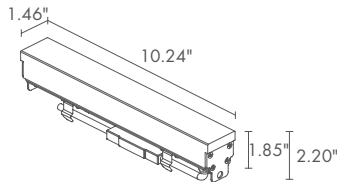

body in PMMA
lens in opal PMMA
end caps in AISI 316L stainless steel

remote power supply required, not included

recessed (ceiling, wall, ground)

see accessories page

underwater version: Rio Sub 1
non-standard lengths available on request