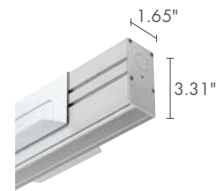

ACCESSORIES

ACCESSORIES FOR INSTALLATION

Aluminum outer casing

Stainless steel outer casing

Aluminum outer casing for plasterboard

RIO 1.0	WC8110 - 10.39 in	WC8150 - 10.35 in	WC8310 - 10.39 in
RIO 1.1	WC8111 - 20.24 in	WC8151 - 20.20 in	WC8311 - 20.24 in
RIO 1.2	WC8112 - 39.92 in	WC8152 - 39.88 in	WC8312 - 39.92 in
RIO 1.3	WC8113 - 59.65 in	WC8153 - 59.61 in	WC8313 - 59.65 in
RIO 1.4	WC8114 - 79.33 in	WC8154 - 79.29 in	WC8314 - 79.33 in

Aluminium outer casing

Stainless steel outer casing

Aluminium outer casing for plasterboard

RIO 2.0	WC8220 - 10.39 in	WC8250 - 10.35 in	WC8420 - 10.39 in
RIO 2.1	WC8221 - 20.24 in	WC8251 - 20.20 in	WC8421 - 20.24 in
RIO 2.2	WC8222 - 39.92 in	WC8252 - 39.88 in	WC8422 - 39.92 in
RIO 2.3	WC8223 - 59.65 in	WC8253 - 59.61 in	WC8423 - 59.65 in
RIO 2.4	WC8224 - 79.33 in	WC8254 - 79.29 in	WC8424 - 79.33 in