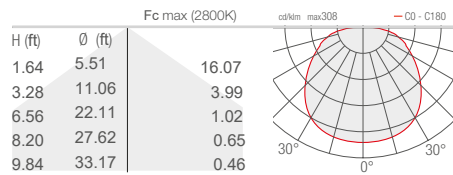

UNDERWATER LINEAR PROFILES

RIO SUB 1.1

D - Diffuse