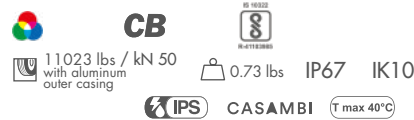

RIO 1.0

POWER / MODEL CODE 3W 24VDC white light 10.24 in
4.5W 24VDC RGB light 10.24 in
RE1000 ■ **D B** - ■

LED COLOR	F - 2600K 5 - 2800K 9 - 3700K 6 - RGB
POWER CABLES	includes 1.5 m neoprene cable H05RN-F 2x0.35/0.75 Ø0.25 in RGB: includes 4.92 ft FEP+PCP cable (equivalent to H05RN-F) 4x0.50/0.50 Ø0.25 in 1 - 16.40 ft 2 - 32.81 ft (only white light) 3 - 49.21 ft (only white light) 4 - 65.62 ft (only white light)