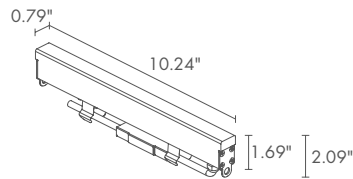

ALUMINUM OUTER
CASING FOR
PLASTERBOARD

NON-STANDARD
LENGTHS AVAILABLE
ON REQUEST

RECESSED MOUNTING IN
CEILING, WALL OR GROUND
USING SPECIAL OUTER CASING
AND INSTALLATION KIT

NO DARK ZONE
BETWEEN FIXTURES