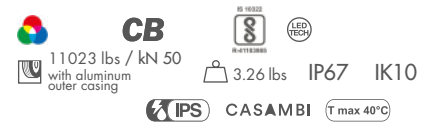

POWER / MODEL CODE	19W 24VDC white light 39.76 in 17W 24VDC RGB light 39.76 in RE2200 ■ D B - ■
LED COLOR	F - 2600K 5 - 2800K 9 - 3700K 6 - RGB
POWER CABLES	includes 4.92 ft neoprene cable H05RN-F 2x0.35/0.75 Ø0.25 in RGB: includes 4.92 ft FEP+PCP cable (equivalent to H05RN-F) 4x0.50/0.50 Ø0.25 in 1 - 16.40 ft 2 - 32.81 ft (only white light) 3 - 49.21 ft (only white light) 4 - 65.62 ft (only white light)
OPTICS	diffuse
LUMEN OUTPUT AT SOURCE	2112 lm (2800K) RGB: 280 lm, R: 60 lm G: 180 lm B: 40 lm
DELIVERED LUMEN OUTPUT	580 lm (2800K) RGB: 200 lm, R: 44 lm G: 128 lm B: 28 lm
NO. AND TYPE OF LED	192 low-power SMD LEDs 3-step MacAdam RGB: full-color SMD LEDs 50000h L95 B10 (Ta 25°C)
MATERIAL	body in PMMA lens in opal PMMA end caps in AISI 316L stainless steel
POWER SUPPLY UNIT	remote power supply required, not included
MOUNTING	recessed (ceiling, wall, ground)
ACCESSORIES	see accessories page
NOTES	underwater version: Rio Sub 2 non-standard lengths available on request