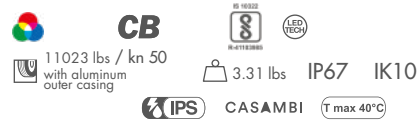

RIO 1.0

POWER / MODEL CODE 3W 24VDC white light 10.24 in
4.5W 24VDC RGB light 10.24 in
RE1000 ■ **D B** - ■

LED COLOR	F - 2600K 5 - 2800K 9 - 3700K 6 - RGB
POWER CABLES	includes 1.5 m neoprene cable H05RN-F 2x0.35/0.75 Ø0.25 in RGB: includes 4.92 ft FEP+PCP cable (equivalent to H05RN-F) 4x0.50/0.50 Ø0.25 in 1 - 16.40 ft 2 - 32.81 ft (only white light) 3 - 49.21 ft (only white light) 4 - 65.62 ft (only white light)

NOTES underwater version: Rio Sub 1
non-standard lengths available on request

RIO 1.1

POWER / MODEL CODE 6W 24VDC white light 20.08 in
8.5W 24VDC RGB light 20.08 in
RE1100 ■ **D B** - ■

LED COLOR	F - 2600K 5 - 2800K 9 - 3700K 6 - RGB
POWER CABLES	includes 4.92 ft neoprene cable H05RN-F 2x0.35/0.75 Ø2.5 in RGB: includes 4.92 ft FEP+PCP cable (equivalent to H05RN-F) 4x0.50/0.50 Ø0.25 in 1 - 16.40 ft 2 - 32.81 ft (only white light) 3 - 49.21 ft (only white light) 4 - 65.62 ft (only white light)

RIO 1.4

24W 24VDC white light 79.13 in
34W 24VDC RGB light 79.13 in
RE1400 ■ D B - ■

■ **F** - 2600K
5 - 2800K
9 - 3700K
6 - RGB

■ includes 4.92 ft neoprene cable H05RN-F 2x0.35/0.75 Ø0.25 in
RGB: includes 4.92 ft FEP+PCP cable (equivalent to H05RN-F) 4x0.50/0.50 Ø0.25 in
1 - 16.40 ft
2 - 32.81 ft (only white light)
3 - 49.21 ft (only white light)
4 - 65.62 ft (only white light)