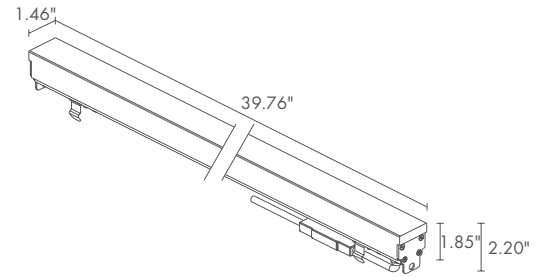

RIO 2.2

POWER / MODEL CODE	19W 24VDC white light 39.76 in 17W 24VDC RGB light 39.76 in RE2200 ■ D B - ■
LED COLOR	F - 2600K 5 - 2800K 9 - 3700K 6 - RGB
POWER CABLES	includes 4.92 ft neoprene cable H05RN-F 2x0.35/0.75 Ø0.25 in RGB: includes 4.92 ft FEP+PCP cable (equivalent to H05RN-F) 4x0.50/0.50 Ø0.25 in 1 - 16.40 ft 2 - 32.81 ft (only white light) 3 - 49.21 ft (only white light) 4 - 65.62 ft (only white light)
OPTICS	diffuse
LUMEN OUTPUT AT SOURCE	2112 lm (2800K) RGB: 280 lm, R: 60 lm G: 180 lm B: 40 lm
DELIVERED LUMEN OUTPUT	580 lm (2800K) RGB: 200 lm, R: 44 lm G: 128 lm B: 28 lm
NO. AND TYPE OF LED	192 low-power SMD LEDs 3-step MacAdam RGB: full-color SMD LEDs 50000h L95 B10 (Ta 25°C)
MATERIAL	body in PMMA lens in opal PMMA end caps in AISI 316L stainless steel
POWER SUPPLY UNIT	remote power supply required, not included
MOUNTING	recessed (ceiling, wall, ground)
ACCESSORIES	see accessories page
NOTES	underwater version: Rio Sub 2 non-standard lengths available on request