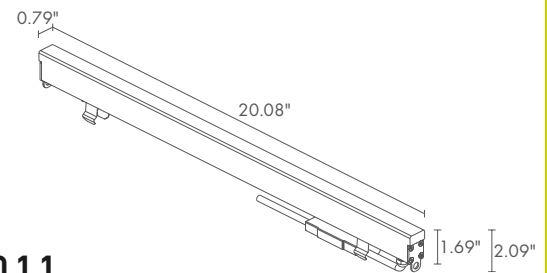

RIO 1.1

POWER / MODEL CODE 6W 24VDC white light 20.08 in
8.5W 24VDC RGB light 20.08 in
RE1100 ■ **D B** - ■

LED COLOR	F - 2600K 5 - 2800K 9 - 3700K 6 - RGB
POWER CABLES	includes 4.92 ft neoprene cable H05RN-F 2x0.35/0.75 Ø2.5 in RGB: includes 4.92 ft FEP+PCP cable (equivalent to H05RN-F) 4x0.50/0.50 Ø0.25 in 1 - 16.40 ft 2 - 32.81 ft (only white light) 3 - 49.21 ft (only white light) 4 - 65.62 ft (only white light)

OPTICS diffuse

LUMEN OUTPUT AT SOURCE 672 lm (2800K)
RGB: 140 lm, R: 30 lm G: 90 lm B: 20 lm

DELIVERED LUMEN OUTPUT 140 lm (2800K)
RGB: 100 lm, R: 22 lm G: 64 lm B: 14 lm

NO. AND TYPE OF LED 48 low-power SMD LEDs
3-step MacAdam
RGB: full-color SMD LEDs
50000h L95 B10 (Ta 25°C)

MATERIAL body in PMMA
lens in opal PMMA
end caps in AISI 316L stainless steel

POWER SUPPLY UNIT remote power supply required, not included

MOUNTING recessed (ceiling, wall, ground)

ACCESSORIES see accessories page

NOTES underwater version: Rio Sub 1
non-standard lengths available on request

< **RIO 1.2**
2800K, 12W

Light planning by / Alve Iluminación
Plaza del Parrote, A Coruña, Spain