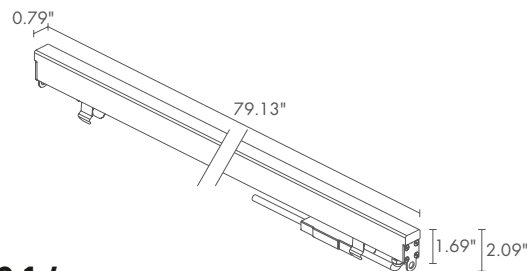

NOTES underwater version: Rio Sub 1
non-standard lengths available on request

< **RIO 1.2**
2800K, 12W

Light planning by / Alve Iluminación
Plaza del Parrote, A Coruña, Spain

RIO 1.2

POWER / MODEL CODE	12W 24VDC white light 39.76 in 17W 24VDC RGB light 39.76 in RE1200 ■ D B - ■
LED COLOR	F - 2600K 5 - 2800K 9 - 3700K 6 - RGB
POWER CABLES	includes 4.92 ft neoprene cable H05RN-F 2x0.35/0.75 Ø0.25 in RGB: includes 4.92 ft FEP+PCP cable (equivalent to H05RN-F) 4x0.50/0.50 Ø0.25 in 1 - 16.40 ft 2 - 32.81 ft (only white light) 3 - 49.21 ft (only white light) 4 - 65.62 ft (only white light)
OPTICS	diffuse
LUMEN OUTPUT AT SOURCE	1344 lm (2800K) RGB: 280 lm, R: 60 lm G: 180 lm B: 40 lm
DELIVERED LUMEN OUTPUT	280 lm (2800K) RGB: 200 lm, R: 44 lm G: 128 lm B: 28 lm
NO. AND TYPE OF LED	96 low-power SMD LEDs 3-step MacAdam RGB: full-color SMD LEDs 50000h L95 B10 (Ta 25°C)
MATERIAL	body in PMMA screen in opal PMMA end caps in AISI 316L stainless steel
POWER SUPPLY UNIT	remote power supply required, not included
MOUNTING	recessed (ceiling, wall, ground)
ACCESSORIES	see accessories page
NOTES	underwater version: Rio Sub 1 non-standard lengths available on request