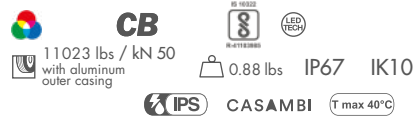

RIO 2.0

POWER / MODEL CODE	5W 24VDC white light 10.24 in 4.5W 24VDC RGB light 10.24 in RE2000 ■ D B - ■
LED COLOR	F - 2600K 5 - 2800K 9 - 3700K 6 - RGB
POWER CABLES	includes 4.92 ft neoprene cable H05RN-F 2x0.35/0.75 Ø0.25 in RGB: includes 4.92 ft FEP+PCP cable (equivalent to H05RN-F) 4x0.50/0.50 Ø0.25 in 1 - 16.40 ft 2 - 32.81 ft (only white light) 3 - 49.21 ft (only white light) 4 - 65.62 ft (only white light)
OPTICS	diffuse