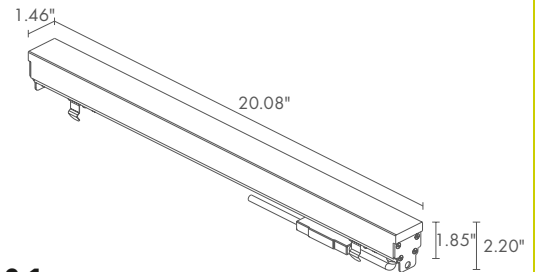

RIO 2.1

POWER / MODEL CODE	10W 24VDC white light 20.08 in 8.5W 24VDC RGB light 20.08 in RE2100 ■ D B - ■
LED COLOR	F - 2600K 5 - 2800K 9 - 3700K 6 - RGB
POWER CABLES	includes 4.92 ft neoprene cable H05RN-F 2x0.35/0.75 Ø0.25 in RGB: includes 4.92 ft FEP+PCP cable (equivalent to H05RN-F) 4x0.50/0.50 Ø0.25 in 1 - 16.40 ft 2 - 32.81 ft (only white light) 3 - 49.21 ft (only white light) 4 - 65.62 ft (only white light)
OPTICS	diffuse

LUMEN OUTPUT AT SOURCE	1056 lm (2800K) RGB: 140 lm, R: 30 lm G: 90 lm B: 20 lm
DELIVERED LUMEN OUTPUT	290 lm (2800K) RGB: 100 lm, R: 22 lm G: 64 lm B: 14 lm
NO. AND TYPE OF LED	96 low-power SMD LEDs 3-step MacAdam RGB: full-color SMD LEDs 50000h L95 B10 (Ta 25°C)
MATERIAL	body in PMMA lens in opal PMMA end caps in AISI 316L stainless steel
POWER SUPPLY UNIT	remote power supply required, not included
MOUNTING	recessed (ceiling, wall, ground)
ACCESSORIES	see accessories page
NOTES	underwater version: Rio Sub 2 non-standard lengths available on request

< **RIO 2**
2800K, 19W/m, version with customized lengths

Project by / AWP
Light planning by / 8'18''
Jardins de l'Arche, Paris, France