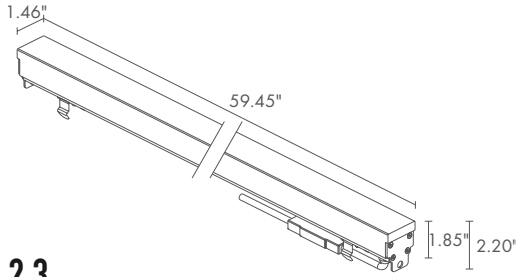

< **RIO 2**
2800K, 19W/m, version with customized lengths

Project by / AWP
Light planning by / 8'18''
Jardins de l'Arche, Paris, France

RIO 2.2

POWER / MODEL CODE	19W 24VDC white light 39.76 in 17W 24VDC RGB light 39.76 in RE2200 ■ D B - ■
LED COLOR	F - 2600K 5 - 2800K 9 - 3700K 6 - RGB
POWER CABLES	includes 4.92 ft neoprene cable H05RN-F 2x0.35/0.75 Ø0.25 in RGB: includes 4.92 ft FEP+PCP cable (equivalent to H05RN-F) 4x0.50/0.50 Ø0.25 in 1 - 16.40 ft 2 - 32.81 ft (only white light) 3 - 49.21 ft (only white light) 4 - 65.62 ft (only white light)
OPTICS	diffuse
LUMEN OUTPUT AT SOURCE	2112 lm (2800K) RGB: 280 lm, R: 60 lm G: 180 lm B: 40 lm
DELIVERED LUMEN OUTPUT	580 lm (2800K) RGB: 200 lm, R: 44 lm G: 128 lm B: 28 lm
NO. AND TYPE OF LED	192 low-power SMD LEDs 3-step MacAdam RGB: full-color SMD LEDs 50000h L95 B10 (Ta 25°C)
MATERIAL	body in PMMA lens in opal PMMA end caps in AISI 316L stainless steel
POWER SUPPLY UNIT	remote power supply required, not included
MOUNTING	recessed (ceiling, wall, ground)
ACCESSORIES	see accessories page
NOTES	underwater version: Rio Sub 2 non-standard lengths available on request