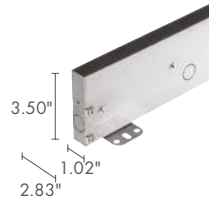

ACCESSORIES

ACCESSORIES FOR INSTALLATION

Aluminum outer casing

Stainless steel outer casing

Aluminum outer casing for plasterboard

RIO 1.0	WC8110 - 10.39 in	WC8150 - 10.35 in	WC8310 - 10.39 in
RIO 1.1	WC8111 - 20.24 in	WC8151 - 20.20 in	WC8311 - 20.24 in
RIO 1.2	WC8112 - 39.92 in	WC8152 - 39.88 in	WC8312 - 39.92 in
RIO 1.3	WC8113 - 59.65 in	WC8153 - 59.61 in	WC8313 - 59.65 in
RIO 1.4	WC8114 - 79.33 in	WC8154 - 79.29 in	WC8314 - 79.33 in