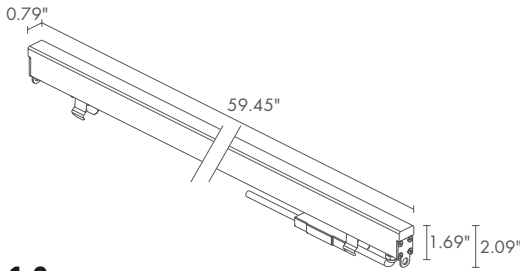

NOTES underwater version: Rio Sub 1
non-standard lengths available on request

< **RIO 1.2**
2800K, 12W

Light planning by / Alve Iluminación
Plaza del Parrote, A Coruña, Spain

RIO 1.2

POWER / MODEL CODE	12W 24VDC white light 39.76 in 17W 24VDC RGB light 39.76 in RE1200 ■ D B - ■
LED COLOR	F - 2600K 5 - 2800K 9 - 3700K 6 - RGB
POWER CABLES	includes 4.92 ft neoprene cable H05RN-F 2x0.35/0.75 Ø0.25 in RGB: includes 4.92 ft FEP+PCP cable (equivalent to H05RN-F) 4x0.50/0.50 Ø0.25 in 1 - 16.40 ft 2 - 32.81 ft (only white light) 3 - 49.21 ft (only white light) 4 - 65.62 ft (only white light)
OPTICS	diffuse
LUMEN OUTPUT AT SOURCE	1344 lm (2800K) RGB: 280 lm, R: 60 lm G: 180 lm B: 40 lm
DELIVERED LUMEN OUTPUT	280 lm (2800K) RGB: 200 lm, R: 44 lm G: 128 lm B: 28 lm
NO. AND TYPE OF LED	96 low-power SMD LEDs 3-step MacAdam RGB: full-color SMD LEDs 50000h L95 B10 (Ta 25°C)
MATERIAL	body in PMMA screen in opal PMMA end caps in AISI 316L stainless steel
POWER SUPPLY UNIT	remote power supply required, not included
MOUNTING	recessed (ceiling, wall, ground)
ACCESSORIES	see accessories page
NOTES	underwater version: Rio Sub 1 non-standard lengths available on request