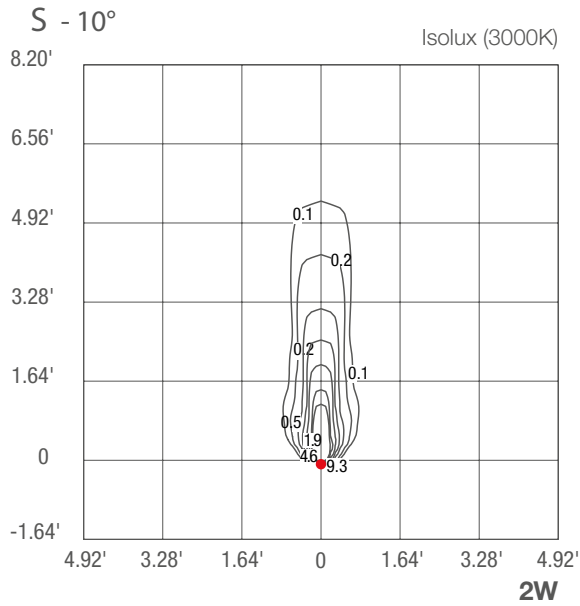

RONDÒ 3.2

Rondò are a line of recessed uplights for outdoor use with a driveover rating of up to 11,000 lbs. It is available in a single or double beam with 10° or radial optics.

TECHNICAL DATA

Wattage / Input	5W (24VDC)
Power Supply	Remote, not included. See page 2.
Construction	Body: AISI 316L Stainless Steel Lens: Rilsan® Clear Cable Length: 4.92' standard
CCT	2700K, 3000K, 4000K
CRI	>80
Delivered Lumens	90 lm per beam (3000K, radial optics)
Efficacy	30 lm/W per beam (3000K, radial optics)
Optics	Radial, 10°
Finishes	3 Standard, Custom RAL (see below)
Fixture Dimensions	Ø6.30" x 3.43"
Fixture Weight	3.97 lbs
LED Source	2 Power LEDs
Lumen Maintenance	L95, B10 >50,000hrs (Ta 25°C)
Color Consistency	1/4 ANSI BIN
Operating Temp.	-4°F to +113°F
IP Rating	IP67
IK Rating	IK08
Driveover	11,000 lbs.

Fixture Dimensions

ORDERING INFORMATION

Example: RD32005AH or RD32005AH-2. Accessories (SOME REQUIRED) / Power Supplies ordered separately.

RD3200				
Model No.	CCT	Optics	Finish	Cable Length
RD3200	F - 2700K 5 - 3000K 9 - 4000K	S - 10° A - Radial	H - Anthracite I - Micro-blasted Stainless Steel T - Cor-ten C - Custom RAL (Consult factory for "C")	4.92' standard 1 - 16.40' 2 - 32.81' 3 - 49.21' 4 - 65.62'

Job Name/Date:

Fixture Type Designation:

PHOTOMETRIC DATA

Note all Photometry is 3000K, Per beam

Job Name/Date:

Fixture Type Designation: