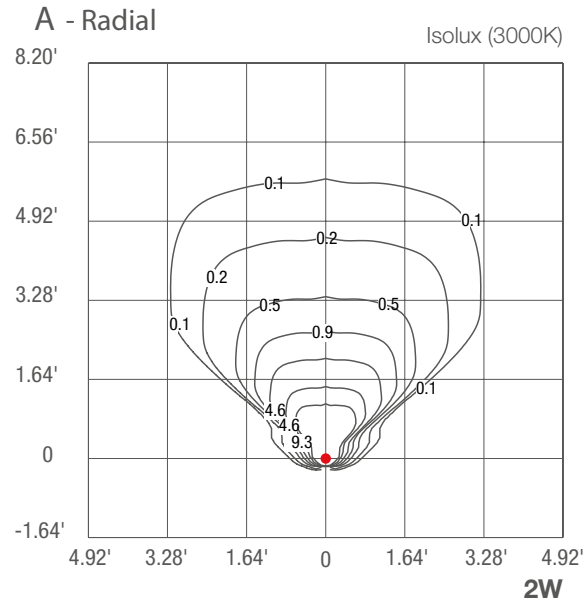

RONDÒ 3.2

Rondò are a line of recessed uplights for outdoor use with a driveover rating of up to 11,000 lbs. It is available in a single or double beam with 10° or radial optics.

TECHNICAL DATA

Wattage / Input	5W (24VDC)
Power Supply	Remote, not included. See page 2.
Construction	Body: AISI 316L Stainless Steel Lens: Rilsan® Clear Cable Length: 4.92' standard
CCT	2700K, 3000K, 4000K
CRI	>80
Delivered Lumens	90 lm per beam (3000K, radial optics)
Efficacy	30 lm/W per beam (3000K, radial optics)
Optics	Radial, 10°
Finishes	3 Standard, Custom RAL (see below)
Fixture Dimensions	Ø6.30" x 3.43"
Fixture Weight	3.97 lbs
LED Source	2 Power LEDs
Lumen Maintenance	L95, B10 >50,000hrs (Ta 25°C)
Color Consistency	1/4 ANSI BIN
Operating Temp.	-4°F to +113°F
IP Rating	IP67
IK Rating	IK08
Driveover	11,000 lbs.

Fixture Dimensions

ORDERING INFORMATION

Example: RD32005AH or RD32005AH-2. Accessories (SOME REQUIRED) / Power Supplies ordered separately.

RD3200				
Model No.	CCT	Optics	Finish	Cable Length
RD3200	F - 2700K 5 - 3000K 9 - 4000K	S - 10° A - Radial	H - Anthracite I - Micro-blasted Stainless Steel T - Cor-ten C - Custom RAL (Consult factory for "C")	4.92' standard 1 - 16.40' 2 - 32.81' 3 - 49.21' 4 - 65.62'

Job Name/Date:

Fixture Type Designation:

PHOTOMETRIC DATA

Note all Photometry is 3000K, Per beam

Job Name/Date:

Fixture Type Designation: