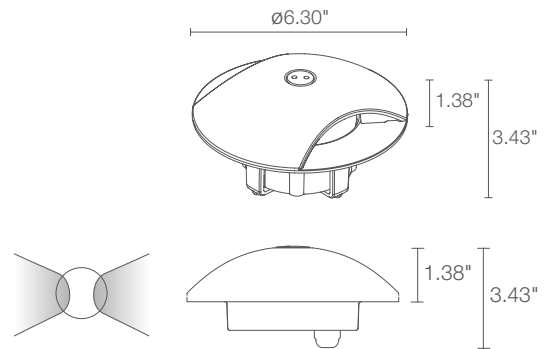

RONDÒ 3.2

Rondò are a line of recessed uplights for outdoor use with a driveover rating of up to 11,000 lbs. It is available in a single or double beam with 10° or radial optics.

TECHNICAL DATA

Wattage / Input	5W (24VDC)
Power Supply	Remote, not included. See page 2.
Construction	Body: AISI 316L Stainless Steel Lens: Rilsan® Clear Cable Length: 4.92' standard
CCT	2700K, 3000K, 4000K
CRI	>80
Delivered Lumens	90 lm per beam (3000K, radial optics)
Efficacy	30 lm/W per beam (3000K, radial optics)
Optics	Radial, 10°
Finishes	3 Standard, Custom RAL (see below)
Fixture Dimensions	Ø6.30" x 3.43"
Fixture Weight	3.97 lbs
LED Source	2 Power LEDs
Lumen Maintenance	L95, B10 >50,000hrs (Ta 25°C)
Color Consistency	1/4 ANSI BIN
Operating Temp.	-4°F to +113°F
IP Rating	IP67
IK Rating	IK08
Driveover	11,000 lbs.

Fixture Dimensions

ORDERING INFORMATION

Example: RD32005AH or RD32005AH-2. Accessories (SOME REQUIRED) / Power Supplies ordered separately.

RD3200				
Model No.	CCT	Optics	Finish	Cable Length
RD3200	F - 2700K 5 - 3000K 9 - 4000K	S - 10° A - Radial	H - Anthracite I - Micro-blasted Stainless Steel T - Cor-ten C - Custom RAL (Consult factory for "C")	4.92' standard 1 - 16.40' 2 - 32.81' 3 - 49.21' 4 - 65.62'