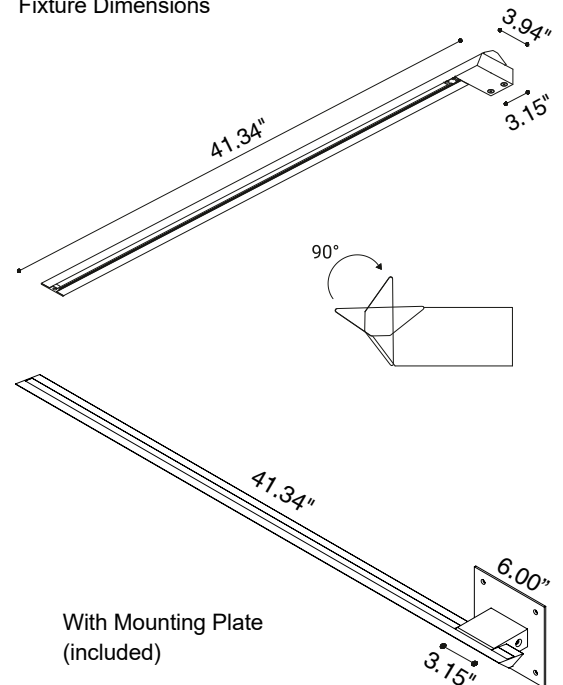

Model No.

- **D901611002.US** - 3150K - 12W - White
- **D901611003.US** - 3150K - 12W - Sand
- **D901611004.US** - 3150K - 12W - Graphite
- **D901611005.US** - 3150K - 12W - Aluminum
- **D901611008.US** - 3150K - 12W - Corten

Fixture Dimensions