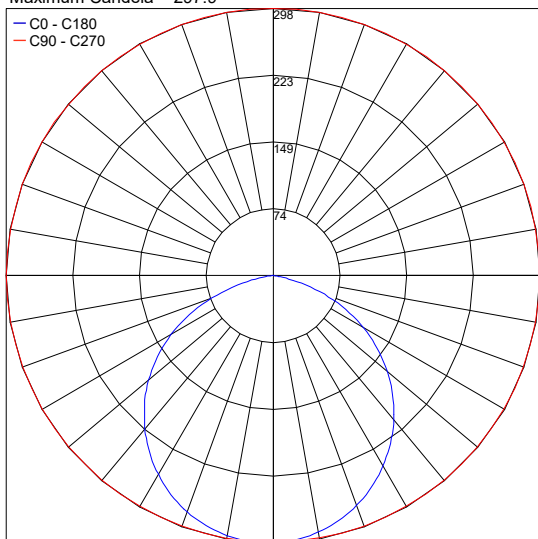

Fixture Type Designation:

PHOTOMETRIC DATA

Maximum Candela = 297.9

- C0 - C180
- C90 - C270

PHOTOMETRIC FILENAME : ROOT_3400K.IES

Job Name/Date:

Fixture Type Designation: