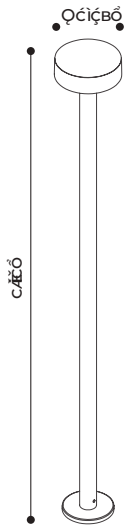

# SOFIA

---

Sofia is a thin and discreet bollard suitable for solid surface installation.

Head section made of EN47100 die-cast aluminum, machining aluminum base and three sizes pole of extruded aluminum H. 6.37", H. 19.7", H. 31.5".

- 360° diffused downward emission.
- Remote Power Supply 500mA (10W LED)
- Light source MID Power LED
- CCT: 2700K/3000K/4000K CRI≥80
- Tempered transparent glass, silicon glued to the head section
- IP65
- IK07
- A 7.9" outgoing neoprene cable and IP connector kit included
- Emission 180° shield (9045), IP connectors (9004) (9005) and power supply to be separately ordered.

h 6.3" - 19.7" - 31.5"

	<b>SOFIA</b>	H 6.30"	10W LED	500mA								
								<i>white</i>	<i>sand</i>	<i>graphite</i>	<i>aluminum</i>	<i>corten</i>
2700K		1094 lm	901237092	901237093	901237094	901237095	901237098					
3000K		1152 lm	901217092	901217093	901217094	901217095	901217098					
4000K		1209 lm	901227092	901227093	901227094	901227095	901227098					

	<b>SOFIA</b>	H 19.7"	10W LED	500mA								
								<i>white</i>	<i>sand</i>	<i>graphite</i>	<i>aluminum</i>	<i>corten</i>
2700K		1094 lm	901237102	901237103	901237104	901237105	901237108					
3000K		1152 lm	901217102	901217103	901217104	901217105	901217108					
4000K		1209 lm	901227102	901227103	901227104	901227105	901227108					