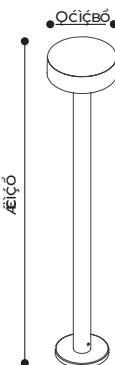

# SOFIA

---

Sofia is a thin and discreet bollard suitable for solid surface installation.

Head section made of EN47100 die-cast aluminum, machining aluminum base and three sizes pole of extruded aluminum H. 6.37", H. 19.7", H. 31.5".

- 360° diffused downward emission.
- Remote Power Supply 500mA (10W LED)
- Light source MID Power LED
- CCT: 2700K/3000K/4000K CRI≥80
- Tempered transparent glass, silicon glued to the head section
- IP65
- IK07
- A 7.9" outgoing neoprene cable and IP connector kit included
- Emission 180° shield (9045), IP connectors (9004) (9005) and power supply to be separately ordered.

h 6.3" - 19.7" - 31.5"

	<b>SOFIA</b>	H 6.30"	10W LED	500mA								
								<i>white</i>	<i>sand</i>	<i>graphite</i>	<i>aluminum</i>	<i>corten</i>
2700K		1094 lm	901237092	901237093	901237094	901237095	901237098					
3000K		1152 lm	901217092	901217093	901217094	901217095	901217098					
4000K		1209 lm	901227092	901227093	901227094	901227095	901227098					

h 6.30" - 19.7" - 31.5"

**SOFIA SPIKE**

H 6.3"

10W LED

500mA

						
		<i>white</i>	<i>sand</i>	<i>graphite</i>	<i>aluminum</i>	<i>corten</i>
2700K	1094 lm	901237152	901237153	901237154	901237155	901237158
3000K	1152 lm	901217152	901217153	901217154	901217155	901217158
4000K	1209 lm	901227152	901227153	901227154	901227155	901227158