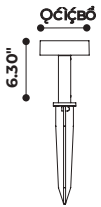

h 6.30" - 19.7" - 31.5"

SOFIA SPIKE

H 6.3"

10W LED

500mA

		<i>white</i>	<i>sand</i>	<i>graphite</i>	<i>aluminum</i>	<i>corten</i>
2700K	1094 lm	901237152	901237153	901237154	901237155	901237158
3000K	1152 lm	901217152	901217153	901217154	901217155	901217158
4000K	1209 lm	901227152	901227153	901227154	901227155	901227158