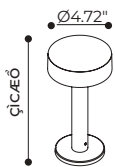

# SOFIA

---

Sofia is a thin and discreet bollard suitable for solid surface installation.

Head section made of EN47100 die-cast aluminum, machining aluminum base and three sizes pole of extruded aluminum H. 6.37", H. 19.7", H. 31.5".

Powder polyester coated on treated layer to prevent corrosion, available in four standard colors.

The chemical treatment of aluminum fixtures consists of Cataphoresis process followed by a 60/80micron layer of power polyester coating.

- 360° diffused downward emission.
- Remote Power Supply 500mA (10W LED)
- Light source MID Power LED
- CCT: 2700K/3000K/4000K CRI≥80
- Tempered transparent glass, silicon glued to the head section
- IP65
- IK07
- A 7.9" outgoing neoprene cable and IP connector kit included
- Emission 180° shield (9045), IP connectors (9004) (9005) and power supply to be separately ordered.

h 6.3" - 19.7" - 31.5"

	<b>SOFIA</b>	H 6.30"	10W LED	500mA								
								<i>white</i>	<i>sand</i>	<i>graphite</i>	<i>aluminum</i>	<i>corten</i>
2700K		1094 lm	901237092	901237093	901237094	901237095	901237098					
3000K		1152 lm	901217092	901217093	901217094	901217095	901217098					
4000K		1209 lm	901227092	901227093	901227094	901227095	901227098					