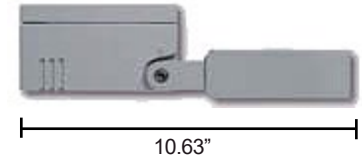

ACCESSORIES Installation

AC003P: Wall Extension Bracket
Die-Cast Aluminum