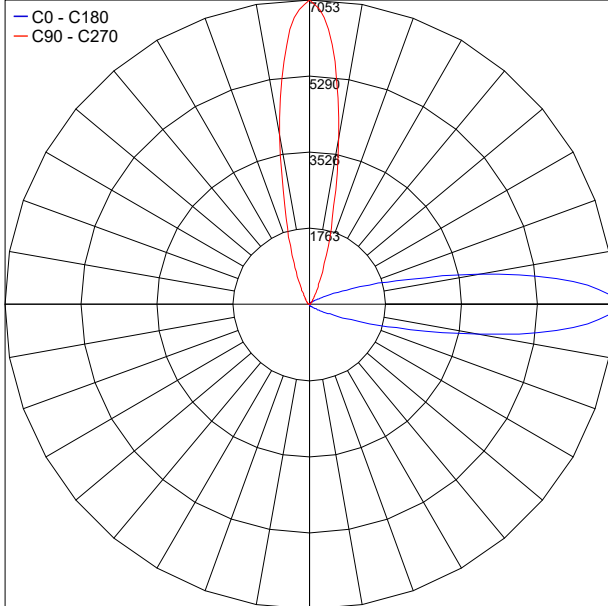

## TECHNICAL DATA

<b>Wattage / Input</b>	22W (120-277VAC)
<b>Power Supply</b>	Integral
<b>Construction</b>	Body: Die-Cast Copper-Free Aluminum Lens: Tempered Safety Glass Cable Length: 3.28'
<b>CCT</b>	3000K, 4000K
<b>BUG Rating</b>	B1-U3-G3
<b>Delivered Lumens</b>	2160 lm (3000K, 10°)
<b>Efficacy</b>	98.2 lm/W (3000K, 10°)
<b>Optics</b>	3 Standard, See Below
<b>Finishes</b>	Textured Gray, Anthracite Gray, Matte Black (on request)
<b>Fixture Dimensions</b>	3.62" w x 16.34" l x 6.61" h
<b>LED Source</b>	15 x 1.5W CREE "XP-G3" High Power LED
<b>Fixture Weight</b>	8.4 lbs
<b>IP Rating</b>	IP65
<b>IK Rating</b>	IK09

## PHOTOMETRIC DATA

Maximum Candela = 7052.7

Job Name/Date:

Fixture Type Designation: