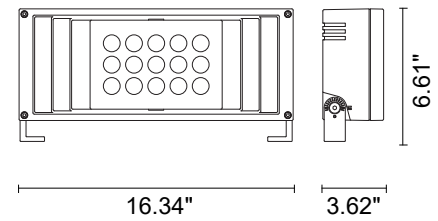

Scape is a slim rectangular outdoor floodlight for installation on a façade or wall. It is available in 2 color temperatures, 3 optical options and 3 standard finishes.

## TECHNICAL DATA

<b>Wattage / Input</b>	22W (120-277VAC)
<b>Power Supply</b>	Integral
<b>Construction</b>	Body: Die-Cast Copper-Free Aluminum Lens: Tempered Safety Glass Cable Length: 3.28'
<b>CCT</b>	3000K, 4000K
<b>BUG Rating</b>	B1-U3-G3
<b>Delivered Lumens</b>	2160 lm (3000K, 10°)
<b>Efficacy</b>	98.2 lm/W (3000K, 10°)
<b>Optics</b>	3 Standard, See Below
<b>Finishes</b>	Textured Gray, Anthracite Gray, Matte Black (on request)
<b>Fixture Dimensions</b>	3.62" w x 16.34" l x 6.61" h
<b>LED Source</b>	15 x 1.5W CREE "XP-G3" High Power LED
<b>Fixture Weight</b>	8.4 lbs
<b>IP Rating</b>	IP65
<b>IK Rating</b>	IK09

Fixture Dimensions