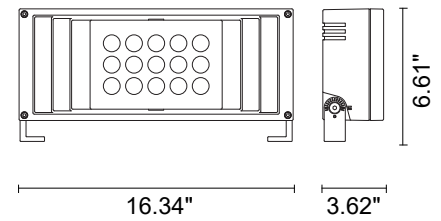

Scape is a slim rectangular outdoor floodlight for installation on a façade or wall. It is available in 2 color temperatures, 3 optical options and 3 standard finishes.

## TECHNICAL DATA

<b>Wattage / Input</b>	22W (120-277VAC)
<b>Power Supply</b>	Integral
<b>Construction</b>	Body: Die-Cast Copper-Free Aluminum Lens: Tempered Safety Glass Cable Length: 3.28'
<b>CCT</b>	3000K, 4000K
<b>Delivered Lumens</b>	2160 lm (3000K, 10°)
<b>Efficacy</b>	98.2 lm/W (3000K, 10°)
<b>Optics</b>	3 Standard, See Below
<b>Finishes</b>	Textured Gray, Anthracite Gray, Matte Black (on request)
<b>Fixture Dimensions</b>	3.62" w x 16.34" l x 6.61" h
<b>LED Source</b>	15 x 1.5W CREE "XP-G3" High Power LED
<b>Fixture Weight</b>	8.4 lbs
<b>IP Rating</b>	IP65
<b>IK Rating</b>	IK09

Fixture Dimensions