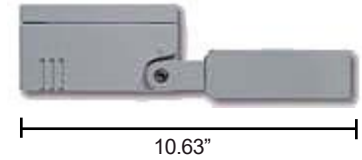

ACCESSORIES Installation

AC003P: Wall Extension Bracket
Die-Cast Aluminum