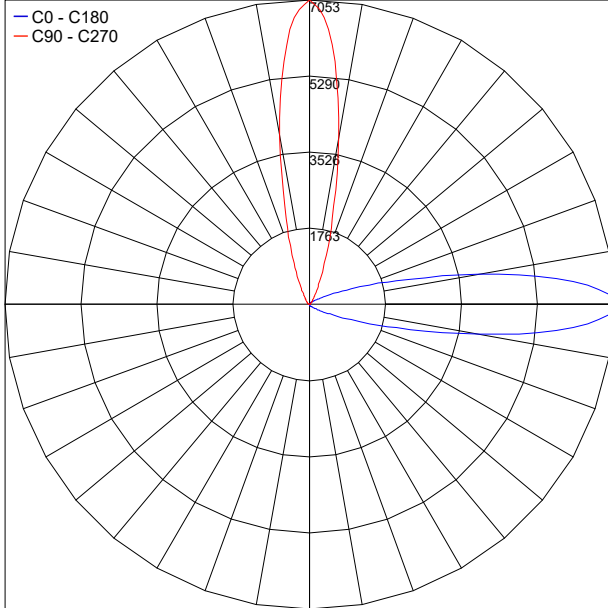

## TECHNICAL DATA

<b>Wattage / Input</b>	22W (120-277VAC)
<b>Power Supply</b>	Integral
<b>Construction</b>	Body: Die-Cast Copper-Free Aluminum Lens: Tempered Safety Glass Cable Length: 3.28'
<b>CCT</b>	3000K, 4000K
<b>Delivered Lumens</b>	2160 lm (3000K, 10°)
<b>Efficacy</b>	98.2 lm/W (3000K, 10°)
<b>Optics</b>	3 Standard, See Below
<b>Finishes</b>	Textured Gray, Anthracite Gray, Matte Black (on request)
<b>Fixture Dimensions</b>	3.62" w x 16.34" l x 6.61" h
<b>LED Source</b>	15 x 1.5W CREE "XP-G3" High Power LED
<b>Fixture Weight</b>	8.4 lbs
<b>IP Rating</b>	IP65
<b>IK Rating</b>	IK09

## PHOTOMETRIC DATA

Maximum Candela = 7052.7

Job Name/Date:

Fixture Type Designation: