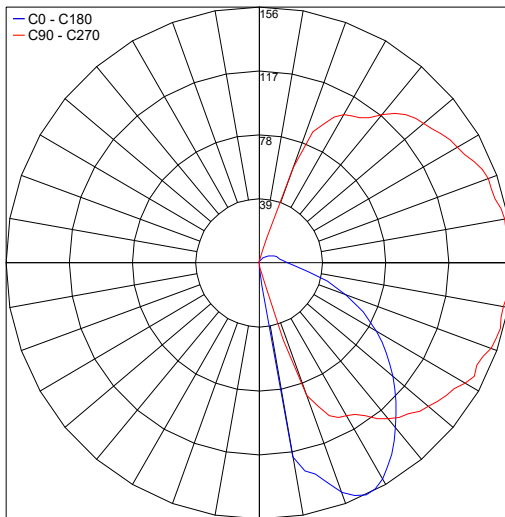

SUGGESTED POWER SUPPLIES

24VDC

Part Number	Description	Input/Output	# of Fixtures
PPLT00149	Non-Dim	120VAC to 24VDC, 10W, Class 2, IP65	1-1
PPLT00056	Non-Dim	120-277VAC to 24VDC, 26W, Class 2, IP66	1-2
PPLT00155	Non-Dim	120VAC to 24VDC, 30W, Class 2	1-3
PPLT00586	Non-Dim	120-277VAC to 24VDC, 40W, Class 2	1-4
PPLT00284	Non-Dim	120-277VAC to 24VDC, 100W, Class 2	1-10
PPLT00543	0-10V Dimming to 15% (-40°C / -40°F cold weather start)	120-277VAC to 24VDC, 100W, Class 2	1-10

Suggested Lutron Compatible

Part Number	Option	Lutron SKU	Dim Range	Description	Input/Output	# of Fixtures
PPLT00273	L3DAE / L3DA3W	L3DA	100%-1%	Hi-Lume™ 1% EcoSystem™ or 1% 3-Wire LED Driver	120-277VAC to 24VDC, 40W, Class 2	1-4
PPLT00530	L3D0	L3D0	100%-0.1%	Hi-Lume™ Premier 0.1% or Ecosystem 3-Wire LED Driver	120-277VAC to 24VDC, 96W, Class 2	1-9

For other power supply options consult factory.

PHOTOMETRIC DATA

Note: all photometry is 3000K

Maximum Candela = 155.6

PHOTOMETRIC FILENAME : SCOUT MEDIUM 3000K 8W.IES

Job Name/Date:

Fixture Type Designation: