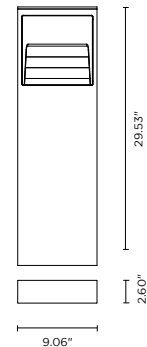

SCOUT MEDIUM

Scout Medium is an IP65-rated, 29.5" height, rectangular bollard for outdoor surface installation with a floor washer 180° light distribution. It is available in 2 color temperatures and 2 standard finishes.

TECHNICAL DATA

Wattage / Input	8W (24VDC)
Power Supply	Remote, not included. See page 2.
Construction	Body: Extruded Copper-Free Aluminum Lens: Frosted Glass Diffuser
CCT	3000K, 4000K
BUG Rating	B0-U2-G0
Delivered Lumens	650 lm (3000K)
Efficacy	81.3 lm/W
Optics	180°
Finishes	Textured Gray, Anthracite Gray, Matte Black (on request)
Fixture Dimensions	9.06" w x 29.53" h
LED Source	14 Mid-Power CREE XH-G LED
Fixture Weight	15.43 lbs
IP Rating	IP65
IK Rating	IK08

Fixture Dimensions

ORDERING INFORMATION

Example: 601902P-30K-AG. Power Supplies ordered separately.

601902P	-		-	
Model No.	CCT	Finish		
601902P	30K - 3000K 40K - 4000K	TG - Textured Gray AG - Anthracite Gray MB - Matte Black (on request)		