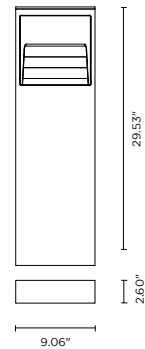

# SCOUT MEDIUM

Scout Medium is an IP65-rated, 29.5" height, rectangular bollard for outdoor surface installation with a floor washer 180° light distribution. It is available in 2 color temperatures and 2 standard finishes.

## TECHNICAL DATA

<b>Wattage / Input</b>	8W (24VDC)
<b>Power Supply</b>	Remote, not included. See page 2.
<b>Construction</b>	Body: Extruded Copper-Free Aluminum Lens: Frosted Glass Diffuser
<b>CCT</b>	3000K, 4000K
<b>BUG Rating</b>	B0-U2-G0
<b>Delivered Lumens</b>	650 lm (3000K)
<b>Efficacy</b>	81.3 lm/W
<b>Optics</b>	180°
<b>Finishes</b>	Textured Gray, Anthracite Gray, Matte Black (on request)
<b>Fixture Dimensions</b>	9.06" w x 29.53" h
<b>LED Source</b>	14 Mid-Power CREE XH-G LED
<b>Fixture Weight</b>	15.43 lbs
<b>IP Rating</b>	IP65
<b>IK Rating</b>	IK08

Fixture Dimensions