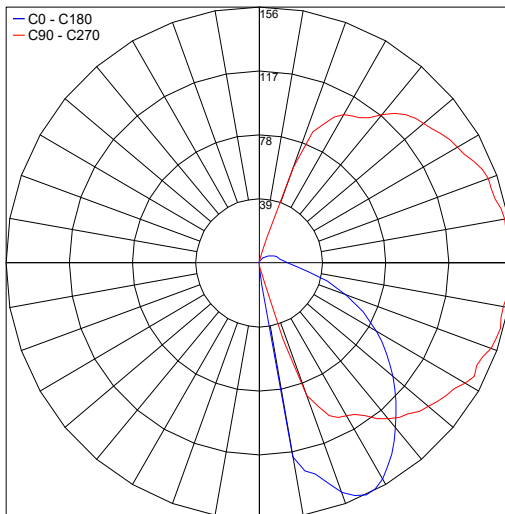

SUGGESTED POWER SUPPLIES

24VDC

Part Number	Description	Input/Output	# of Fixtures
PPLT00149	Non-Dim	120VAC to 24VDC, 10W, Class 2, IP65	1-1
PPLT00155	Non-Dim	120VAC to 24VDC, 30W, Class 2	1-3
PPLT00586	Non-Dim	120-277VAC to 24VDC, 40W, Class 2	1-4
PPLT00709	ELV/TRIAC & 0-10V Dimming to 5% and OFF	120-277VAC to 24VDC, 96W, Class 2, DAMP	1-9
PPLT00543	0-10V Dimming to 15% (-40°C / -40°F cold weather start)	120-277VAC to 24VDC, 100W, Class 2	1-10

Suggested Lutron Compatible

Part Number	Option	Lutron SKU	Dim Range	Description	Input/Output	# of Fixtures
PPLT00273	L3DAE / L3DA3W	L3DA	100%-1%	Hi-Lume™ 1% EcoSystem™ or 1% 3-Wire LED Driver	120-277VAC to 24VDC, 40W, Class 2	1-4
PPLT00530	L3D0	L3D0	100%-0.1%	Hi-Lume™ Premier 0.1% or Ecosystem 3-Wire LED Driver	120-277VAC to 24VDC, 96W, Class 2	1-9

For other power supply options consult factory.

PHOTOMETRIC DATA

Note: all photometry is 3000K

Maximum Candela = 155.6

PHOTOMETRIC FILENAME : SCOUT MEDIUM 3000K 8W.IES

Job Name/Date:

Fixture Type Designation: