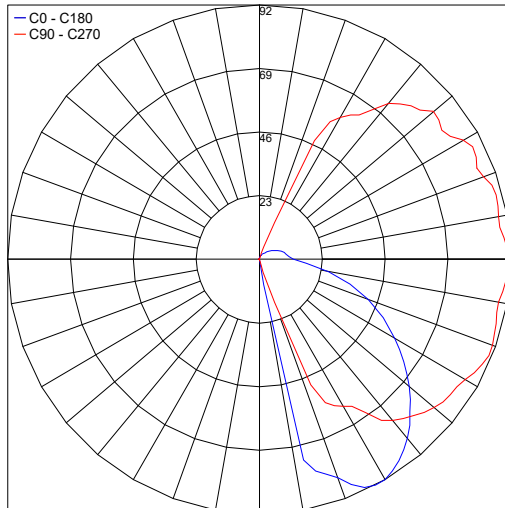

SUGGESTED POWER SUPPLIES

350mA

Part Number	Description	Input/Output	# of Fixtures
PPLT00138	0-10V Dimming to 10%	120-277VAC to 350mA, 4W, Class 2	1-1
PPLT00466-P	0-10V Dimming to 1.0%	120-277VAC to 350mA, 10W, Class 2	1-2
PPLT00468	Phase Dim (120V only)	120VAC to 350mA, 14W, Class 2	3-3
PPLT00308-P	0-10V Dimming to 0.1%	120-277VAC to 350mA, 30W, Class 2	1-5
PPLT00467-P	0-10V Dimming to 1.0%	120-277VAC to 350mA, 50W, Class 2	1-5
PPLT00538-P	0-10V Dimming to 0.1%	120-277VAC to 350mA, 100W, Class 2	1-20

For other power supply options consult factory.

PHOTOMETRIC DATA

Note: all photometry is 3000K

Maximum Candela = 91.9

PHOTOMETRIC FILENAME : SCOUT MINI 3000K 4W.IES

Job Name/Date:

Fixture Type Designation: