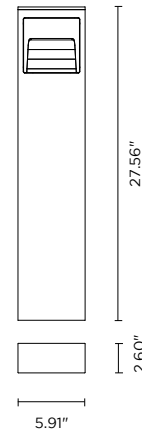

Scout Mini is an IP65-rated, 27.6" height, rectangular bollard for outdoor surface installation with a floor washer 180° light distribution. It is available in 2 color temperatures and 2 standard finishes.

TECHNICAL DATA

Wattage / Input	4W (350mA)
Power Supply	Remote, not included. See page 2.
Construction	Body: Extruded Copper-Free Aluminum Lens: Frosted Glass Diffuser
CCT	3000K, 4000K
BUG Rating	B0-U1-G0
Delivered Lumens	350 lm (3000K)
Efficacy	87.5 lm/W
Optics	180°
Finishes	Textured Gray, Anthracite Gray, Matte Black (on request)
Fixture Dimensions	5.91" w x 27.56" h
LED Source	6 Mid-Power CREE XH-G LED
Fixture Weight	9.92 lbs
IP Rating	IP65
IK Rating	IK08

Fixture Dimensions

ORDERING INFORMATION

Example: 601901P-30K-AG. Power Supplies ordered separately.

601901P	-		-	
Model No.	CCT	Finish		
601901P	30K - 3000K 40K - 4000K	TG - Textured Gray AG - Anthracite Gray MB - Matte Black (on request)		

For other power supply options consult factory.

PHOTOMETRIC DATA

Note: all photometry is 3000K

Maximum Candela = 91.9

PHOTOMETRIC FILENAME : SCOUT MINI 3000K 4W.IES

Job Name/Date:

Fixture Type Designation: