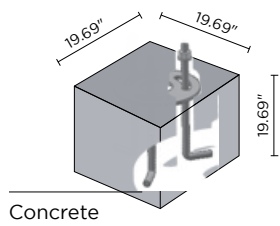

SECTOR 380

Sector 380 is a 15" height round bollard for outdoor surface installation with the option of 1 to 4 light windows: 90°, 180° (or 90° + 90°), 270°, 360°. It is available in 2 color temperatures and 2 standard finishes.

TECHNICAL DATA

Wattage / Input	6W, 12W, 18W, 24W (120VAC)
Power Supply	Integral (0-10V Dimming)
Construction	Body: Extruded Copper-Free Aluminum Lens: Opaline Tempered Glass Cable Length: 3.28'
CCT	3000K, 4000K
BUG Rating	B0-U2-G1 (6W, 3000K) B0-U3-G1 (24W, 3000K)
Delivered Lumens	553 lm (6W, 3000K) 1067 lm (12W, 3000K) 1600 lm (18W, 3000K) 2134 lm (24W, 3000K)
Efficacy	92.2 lm/W (6W, 3000K) 88.9 lm/W (12W, 18W, 24W, 3000K)
Optics	90°, 180° (or 90° + 90°), 270°, 360°
Finishes	Textured Gray, Anthracite Gray, Matte Black (on request)
Fixture Dimensions	Ø5.91" x 14.94"
LED Source	1 x CREE XHP70 LED
Fixture Weight	9.92 lbs
IP Rating	IP66
IK Rating	IK10

Fixture Dimensions

ORDERING INFORMATION

Example: 601702P-30K-AG. Accessories ordered separately.

<input type="text"/>	-	<input type="text"/>	-	<input type="text"/>
Model No.		CCT		Finish
601701P (6W, 90°)		30K - 3000K		TG - Textured Gray
601702P (12W, 180° or 90°x90°)		40K - 4000K		AG - Anthracite Gray
601703P (18W, 270°)				MB - Matte Black (on request)
601704P (24W, 360°)				

Job Name/Date:

Fixture Type Designation:

LIGHT DISTRIBUTIONS

ACCESSORIES - Installation

AC053
Base Plate

PHOTOMETRIC DATA

Note: all photometry is 3000K

Maximum Candela = 186.8