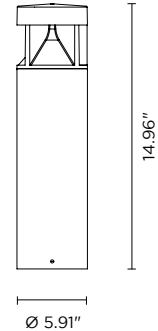

SECTOR 380

Sector 380 is a 15" height round bollard for outdoor surface installation with the option of 1 to 4 light windows: 90°, 180° (or 90° + 90°), 270°, 360°. It is available in 2 color temperatures and 2 standard finishes.

TECHNICAL DATA

Wattage / Input	6W, 12W, 18W, 24W (120VAC)
Power Supply	Integral (0-10V Dimming)
Construction	Body: Extruded Copper-Free Aluminum Lens: Opaline Tempered Glass Cable Length: 3.28'
CCT	3000K, 4000K
BUG Rating	B0-U2-G1 (6W, 3000K) B0-U3-G1 (24W, 3000K)
Delivered Lumens	553 lm (6W, 3000K) 1067 lm (12W, 3000K) 1600 lm (18W, 3000K) 2134 lm (24W, 3000K)
Efficacy	92.2 lm/W (6W, 3000K) 88.9 lm/W (12W, 18W, 24W, 3000K)
Optics	90°, 180° (or 90° + 90°), 270°, 360°
Finishes	Textured Gray, Anthracite Gray, Matte Black (on request)
Fixture Dimensions	Ø5.91" x 14.94"
LED Source	1 x CREE XHP70 LED
Fixture Weight	9.92 lbs
IP Rating	IP66
IK Rating	IK10

Fixture Dimensions

ORDERING INFORMATION

Example: 601702P-30K-AG. Accessories ordered separately.

<input type="text"/>	-	<input type="text"/>	-	<input type="text"/>
Model No.		CCT		Finish
601701P (6W, 90°)		30K - 3000K		TG - Textured Gray
601702P (12W, 180° or 90°x90°)		40K - 4000K		AG - Anthracite Gray
601703P (18W, 270°)				MB - Matte Black (on request)
601704P (24W, 360°)				

Job Name/Date:

Fixture Type Designation:

LIGHT DISTRIBUTIONS

ACCESSORIES - Installation

AC053
Base Plate

PHOTOMETRIC DATA

Note: all photometry is 3000K

Maximum Candela = 186.8