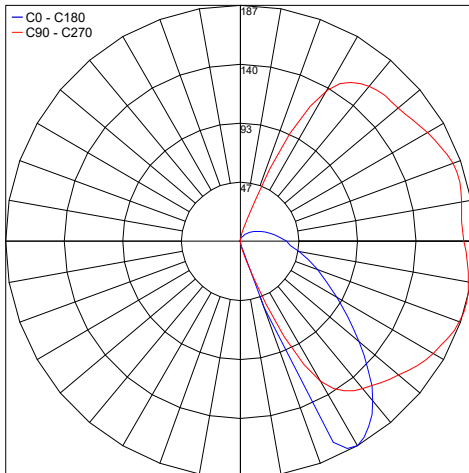

TECHNICAL DATA

Wattage / Input	6W, 12W, 18W, 24W (120VAC)
Power Supply	Integral (0-10V Dimming)
Construction	Body: Extruded Copper-Free Aluminum Lens: Opaline Tempered Glass Cable Length: 3.28'
CCT	3000K, 4000K
BUG Rating	B0-U2-G1 (6W, 3000K) B0-U3-G1 (24W, 3000K)
Delivered Lumens	553 lm (6W, 3000K) 1067 lm (12W, 3000K) 1600 lm (18W, 3000K) 2134 lm (24W, 3000K)
Efficacy	92.2 lm/W (6W, 3000K) 88.9 lm/W (12W, 18W, 24W, 3000K)
Optics	90°, 180° (or 90° + 90°), 270°, 360°
Finishes	Textured Gray, Anthracite Gray, Matte Black (on request)
Fixture Dimensions	Ø5.91" x 14.94"
LED Source	1 x CREE XHP70 LED
Fixture Weight	9.92 lbs
IP Rating	IP66
IK Rating	IK10

Fixture Dimensions

ORDERING INFORMATION

Example: 601702P-30K-AG. Accessories ordered separately.

<input type="text"/>	-	<input type="text"/>	-	<input type="text"/>
Model No.		CCT		Finish
601701P (6W, 90°)		30K - 3000K		TG - Textured Gray
601702P (12W, 180° or 90°x90°)		40K - 4000K		AG - Anthracite Gray
601703P (18W, 270°)				MB - Matte Black (on request)
601704P (24W, 360°)				

Job Name/Date:

Fixture Type Designation:

LIGHT DISTRIBUTIONS

ACCESSORIES - Installation

AC053
Base Plate

PHOTOMETRIC DATA

Note: all photometry is 3000K

Maximum Candela = 186.8

PHOTOMETRIC FILENAME : SECTOR 380 3000K 6W - 601701P.IES

Maximum Candela = 267.9

PHOTOMETRIC FILENAME : SECTOR 380 3000K 24W - 601704P.IES

Job Name/Date:

Fixture Type Designation: