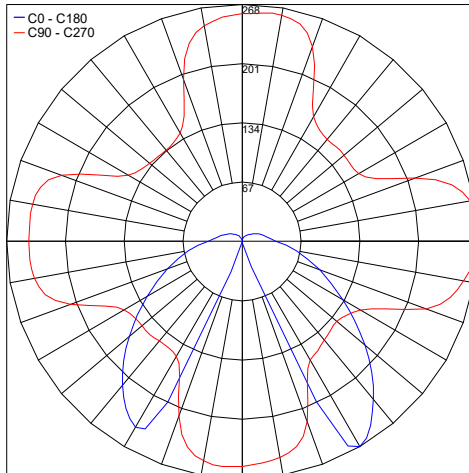

TECHNICAL DATA

Wattage / Input	6W, 12W, 18W, 24W (120VAC)
Power Supply	Integral (0-10V Dimming)
Construction	Body: Extruded Copper-Free Aluminum Lens: Opaline Tempered Glass Cable Length: 3.28'
CCT	3000K, 4000K
BUG Rating	B0-U2-G1 (6W, 3000K) B0-U3-G1 (24W, 3000K)
Delivered Lumens	553 lm (6W, 3000K) 1067 lm (12W, 3000K) 1600 lm (18W, 3000K) 2134 lm (24W, 3000K)
Efficacy	92.2 lm/W (6W, 3000K) 88.9 lm/W (12W, 18W, 24W, 3000K)
Optics	90°, 180° (or 90° + 90°), 270°, 360°
Finishes	Textured Gray, Anthracite Gray, Matte Black (on request)
Fixture Dimensions	Ø5.91" x 14.94"
LED Source	1 x CREE XHP70 LED
Fixture Weight	9.92 lbs
IP Rating	IP66
IK Rating	IK10

Fixture Dimensions

ORDERING INFORMATION

Example: 601702P-30K-AG. Accessories ordered separately.

<input type="text"/>	-	<input type="text"/>	-	<input type="text"/>
Model No.		CCT		Finish
601701P (6W, 90°)		30K - 3000K		TG - Textured Gray
601702P (12W, 180° or 90°x90°)		40K - 4000K		AG - Anthracite Gray
601703P (18W, 270°)				MB - Matte Black (on request)
601704P (24W, 360°)				

Job Name/Date:

Fixture Type Designation:

LIGHT DISTRIBUTIONS

ACCESSORIES - Installation

AC053
Base Plate

PHOTOMETRIC DATA

Note: all photometry is 3000K

Maximum Candela = 186.8

PHOTOMETRIC FILENAME : SECTOR 380 3000K 6W - 601701P.IES

Maximum Candela = 267.9

PHOTOMETRIC FILENAME : SECTOR 380 3000K 24W - 601704P.IES

Job Name/Date:

Fixture Type Designation: