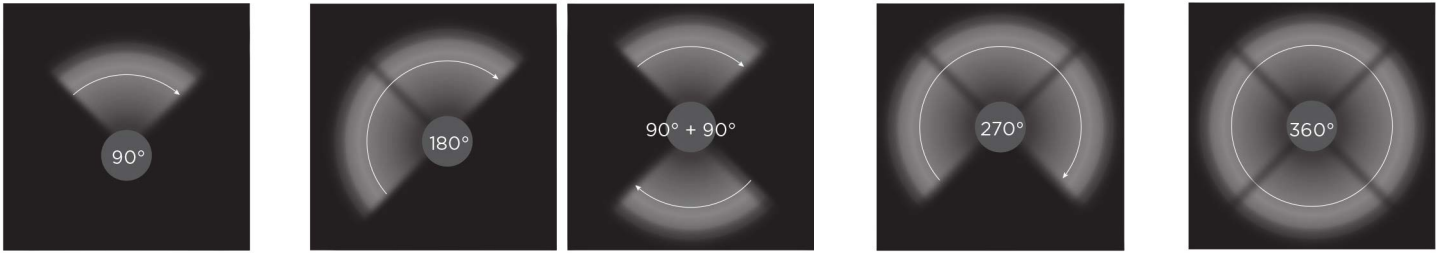

SECTOR 380

Sector 380 is a 15" height round bollard for outdoor surface installation with the option of 1 to 4 light windows: 90°, 180° (or 90° + 90°), 270°, 360°. It is available in 2 color temperatures and 2 standard finishes.

TECHNICAL DATA

Wattage / Input	6W, 12W, 18W, 24W (120VAC)
Power Supply	Integral (0-10V Dimming)
Construction	Body: Extruded Copper-Free Aluminum Lens: Opaline Tempered Glass Cable Length: 3.28'
CCT	3000K, 4000K
BUG Rating	B0-U2-G1 (6W, 3000K) B0-U3-G1 (24W, 3000K)
Delivered Lumens	553 lm (6W, 3000K) 1067 lm (12W, 3000K) 1600 lm (18W, 3000K) 2134 lm (24W, 3000K)
Efficacy	92.2 lm/W (6W, 3000K) 88.9 lm/W (12W, 18W, 24W, 3000K)
Optics	90°, 180° (or 90° + 90°), 270°, 360°
Finishes	Textured Gray, Anthracite Gray, Matte Black (on request)
Fixture Dimensions	Ø5.91" x 14.94"
LED Source	1 x CREE XHP70 LED
Fixture Weight	9.92 lbs
IP Rating	IP66
IK Rating	IK10

Fixture Dimensions

ORDERING INFORMATION

Example: 601702P-30K-AG. Accessories ordered separately.

<input type="text"/>	-	<input type="text"/>	-	<input type="text"/>
Model No.		CCT		Finish
601701P (6W, 90°)		30K - 3000K		TG - Textured Gray
601702P (12W, 180° or 90°x90°)		40K - 4000K		AG - Anthracite Gray
601703P (18W, 270°)				MB - Matte Black (on request)
601704P (24W, 360°)				

Job Name/Date:

Fixture Type Designation:

LIGHT DISTRIBUTIONS

ACCESSORIES - Installation

AC053
Base Plate

PHOTOMETRIC DATA

Note: all photometry is 3000K

Maximum Candela = 186.8