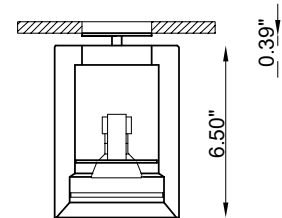

TECHNICAL DATA

Wattage / Input	10W (500mA)
Power Supply	Remote, not included. See page 2.
Construction	Body: AirCoral® Lens: Frosted Glass
CCT	3000K (2700K, 4000K on request)
CRI	>90
Delivered Lumens	1050 lm (3000K)
Efficacy	105 lm/W
Optics	40°
Finishes	Unfinished - suitable for painting
Fixture Dimensions	4.92" l x 4.92" w x 6.89" h
Fixture Weight	-
IP Rating	IP20

The body is made of Aircoral® a unique patented composite material that actually purifies the air. It can be calculated how many cubic feet each fixture will purify. See website for Aircoral® calculator.

Additionally, Aircoral® is:

- Antibacterial.
- Antifungal.
- Scratch-resistant.
- Dust-resistant.
- Suitable for painting.
- LEED recognized material.

Fixture Dimensions