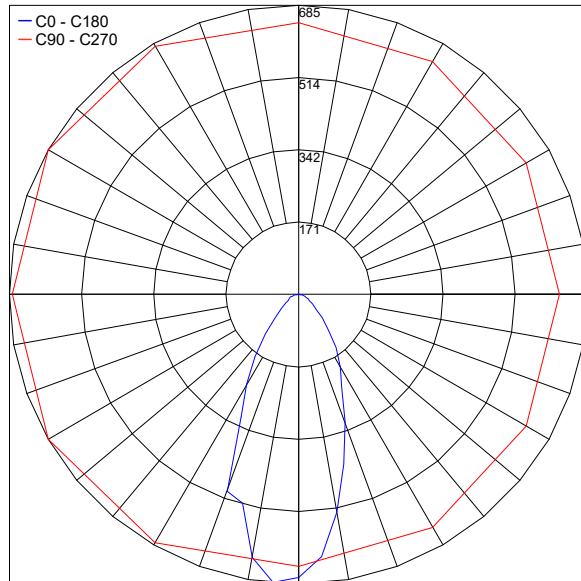

Suggested Lutron Compatible

Part Number	Option	Lutron SKU	Dim Range	Description	Input/Output	# of Fixtures
PPLT00259	L3DAE / L3DA3W	L3DA	100%-1%	Hi-Lume™ 1% EcoSystem™ or 1% 3-Wire LED Driver	120-277VAC to 500mA, 10W, Class 2	1-1
PPLT00195	L3DAE / L3DA3W	L3DA	100%-1%	Hi-Lume™ 1% EcoSystem™ or 1% 3-Wire LED Driver	120-277VAC to 500mA, 19W, Class 2	1-1
PPLT00180	L3DAE / L3DA3W	L3DA	100%-1%	Hi-Lume™ 1% EcoSystem™ or 1% 3-Wire LED Driver	120-277VAC to 500mA, 27W, Class 2	2-2

For other power supply options consult factory.

PHOTOMETRIC DATA

Note all Photometry is 3000K

Maximum Candela = 685

Job Name/Date:

Fixture Type Designation: