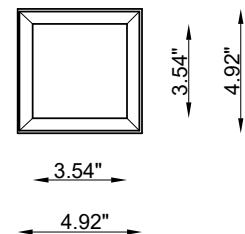

TECHNICAL DATA

Wattage / Input	10W (500mA)
Power Supply	Remote, not included. See page 2.
Construction	Body: AirCoral® Lens: Frosted Glass
CCT	3000K (2700K, 4000K on request)
CRI	>90
Delivered Lumens	1050 lm (3000K)
Efficacy	105 lm/W
Optics	40°
Finishes	Unfinished - suitable for painting
Fixture Dimensions	4.92" l x 4.92" w x 6.89" h
Fixture Weight	-
IP Rating	IP20

The body is made of Aircoral® a unique patented composite material that actually purifies the air. It can be calculated how many cubic feet each fixture will purify. See website for Aircoral® calculator.

Additionally, Aircoral® is:

- Antibacterial.
- Antifungal.
- Scratch-resistant.
- Dust-resistant.
- Suitable for painting.
- LEED recognized material.

Fixture Dimensions