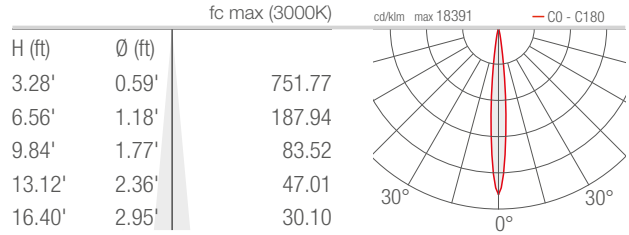

TECHNICAL DATA

Wattage / Input	9W (24VDC)
Power Supply	Remote, not included. See page 2.
Construction	Body: Die-Cast Aluminum Lens: Tempered, Serigraphed Extra-Clear Glass Cable Length: 4.92'
CCT	2700K, 3000K, 4000K, 5000K
CRI	>80
BUG Rating	B1-U0-G0 (3000K)
Delivered Lumens	422 lm (3000K, 30°)
Efficacy	46.9 lm/W (3000K, 30°)
Optics	5 Standard (see below)
Finishes	4 Standard, Custom RAL on request (4 Stage Marine Grade Finish)
Fixture Dimensions	2.28" l x 3.54" w x 9.45" h
Fixture Weight	1.76 lbs
LED Source	2 Power LEDs
Lumen Maintenance	L95, B10 >50,000hrs (Ta 25°C)
Color Consistency	1/4 ANSI BIN
Operating Temp.	-4°F to +113°F
IP Rating	IP66
Impact Rating	IK07

Fixture Dimensions

ORDERING INFORMATION

Example: SR10105ME or SR10105ME-1. Accessories / Power Supplies ordered separately.

SR1010				-	
Model No.	CCT	Optics	Finish		Cable Length
SR1010	F - 2700K 5 - 3000K 9 - 4000K 0 - 5000K	V - 6° S - 12° M - 30° L - 40° W - 10° x 45°	E - White F - Gray H - Anthracite T - Cor-ten C - Custom RAL (Consult factory for "C")		4.92' standard 1 - 16.40' 2 - 32.81' 4 - 65.62' (Consult factory for "C")

Job Name/Date:

Fixture Type Designation:

PHOTOMETRIC DATA

Note all Photometry is 3000K

V - 6°

S - 12°

M - 30°

L - 40°

W - 10°x45°

Job Name/Date:

Fixture Type Designation: