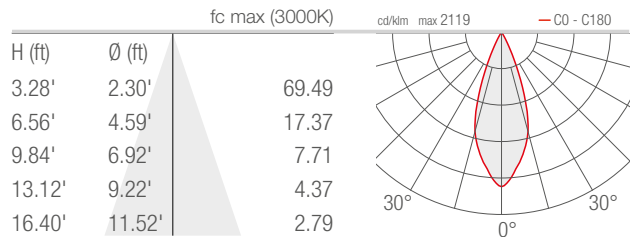

TECHNICAL DATA

Wattage / Input	9W (24VDC)
Power Supply	Remote, not included. See page 2.
Construction	Body: Die-Cast Aluminum Lens: Tempered, Serigraphed Extra-Clear Glass Cable Length: 4.92'
CCT	2700K, 3000K, 4000K, 5000K
CRI	>80
BUG Rating	B1-U0-G0 (3000K)
Delivered Lumens	422 lm (3000K, 30°)
Efficacy	46.9 lm/W (3000K, 30°)
Optics	5 Standard (see below)
Finishes	4 Standard, Custom RAL on request (4 Stage Marine Grade Finish)
Fixture Dimensions	2.28" l x 3.54" w x 9.45" h
Fixture Weight	1.76 lbs
LED Source	2 Power LEDs
Lumen Maintenance	L95, B10 >50,000hrs (Ta 25°C)
Color Consistency	1/4 ANSI BIN
Operating Temp.	-4°F to +113°F
IP Rating	IP66
Impact Rating	IK07

Fixture Dimensions

ORDERING INFORMATION

Example: SR10105ME or SR10105ME-1. Accessories / Power Supplies ordered separately.

SR1010				-	
Model No.	CCT	Optics	Finish		Cable Length
SR1010	F - 2700K 5 - 3000K 9 - 4000K 0 - 5000K	V - 6° S - 12° M - 30° L - 40° W - 10° x 45°	E - White F - Gray H - Anthracite T - Cor-ten C - Custom RAL (Consult factory for "C")		4.92' standard 1 - 16.40' 2 - 32.81' 4 - 65.62' (Consult factory for "C")

Job Name/Date:

Fixture Type Designation:

PHOTOMETRIC DATA

Note all Photometry is 3000K

V - 6°

S - 12°

M - 30°

L - 40°

W - 10°x45°

Job Name/Date:

Fixture Type Designation: