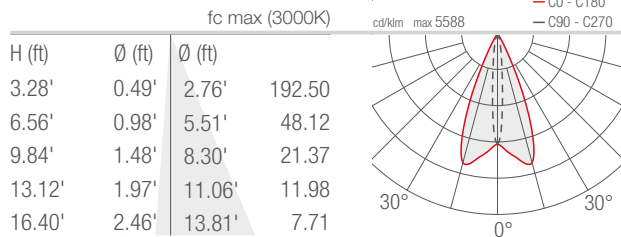

TECHNICAL DATA

Wattage / Input	9W (24VDC)
Power Supply	Remote, not included. See page 2.
Construction	Body: Die-Cast Aluminum Lens: Tempered, Serigraphed Extra-Clear Glass Cable Length: 4.92'
CCT	2700K, 3000K, 4000K, 5000K
CRI	>80
BUG Rating	B1-U0-G0 (3000K)
Delivered Lumens	422 lm (3000K, 30°)
Efficacy	46.9 lm/W (3000K, 30°)
Optics	5 Standard (see below)
Finishes	4 Standard, Custom RAL on request (4 Stage Marine Grade Finish)
Fixture Dimensions	2.28" l x 3.54" w x 9.45" h
Fixture Weight	1.76 lbs
LED Source	2 Power LEDs
Lumen Maintenance	L95, B10 >50,000hrs (Ta 25°C)
Color Consistency	1/4 ANSI BIN
Operating Temp.	-4°F to +113°F
IP Rating	IP66
Impact Rating	IK07

Fixture Dimensions

ORDERING INFORMATION

Example: SR10105ME or SR10105ME-1. Accessories / Power Supplies ordered separately.

SR1010				-	
Model No.	CCT	Optics	Finish		Cable Length
SR1010	F - 2700K 5 - 3000K 9 - 4000K 0 - 5000K	V - 6° S - 12° M - 30° L - 40° W - 10° x 45°	E - White F - Gray H - Anthracite T - Cor-ten C - Custom RAL (Consult factory for "C")		4.92' standard 1 - 16.40' 2 - 32.81' 4 - 65.62' (Consult factory for "C")

Job Name/Date:

Fixture Type Designation:

PHOTOMETRIC DATA

Note all Photometry is 3000K

V - 6°

S - 12°

M - 30°

L - 40°

W - 10°x45°

Job Name/Date:

Fixture Type Designation: