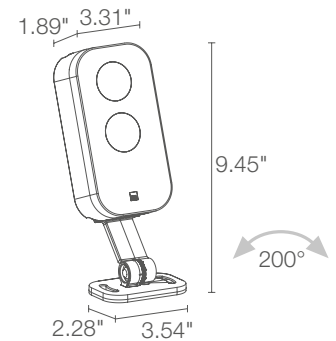

Siri is a line of spotlights for indoor and outdoor applications with outstanding design featuring rounded angles. The scaled and adjustable bracket allows multiple installations on ceiling, wall, and floor.

TECHNICAL DATA

Wattage / Input	9W (24VDC)
Power Supply	Remote, not included. See page 2.
Construction	Body: Die-Cast Aluminum Lens: Tempered, Serigraphed Extra-Clear Glass Cable Length: 4.92'
CCT	2700K, 3000K, 4000K, 5000K
CRI	>80
BUG Rating	B1-U0-G0 (3000K)
Delivered Lumens	422 lm (3000K, 30°)
Efficacy	46.9 lm/W (3000K, 30°)
Optics	5 Standard (see below)
Finishes	4 Standard, Custom RAL on request (4 Stage Marine Grade Finish)
Fixture Dimensions	2.28" l x 3.54" w x 9.45" h
Fixture Weight	1.76 lbs
LED Source	2 Power LEDs
Lumen Maintenance	L95, B10 >50,000hrs (Ta 25°C)
Color Consistency	1/4 ANSI BIN
Operating Temp.	-4°F to +113°F
IP Rating	IP66
Impact Rating	IK07

Fixture Dimensions

ORDERING INFORMATION

Example: SR10105ME or SR10105ME-1. Accessories / Power Supplies ordered separately.

SR1010				-	
Model No.	CCT	Optics	Finish		Cable Length
SR1010	F - 2700K 5 - 3000K 9 - 4000K 0 - 5000K	V - 6° S - 12° M - 30° L - 40° W - 10° x 45°	E - White F - Gray H - Anthracite T - Cor-ten C - Custom RAL (Consult factory for "C")		4.92' standard 1 - 16.40' 2 - 32.81' 4 - 65.62' (Consult factory for "C")