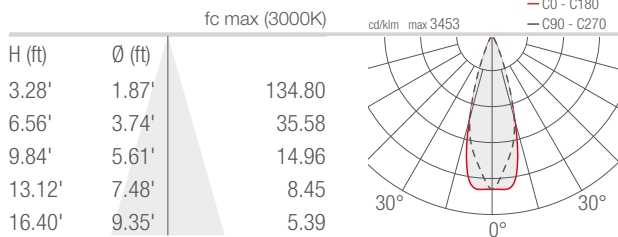

TECHNICAL DATA

Wattage / Input	9W (24VDC)
Power Supply	Remote, not included. See page 2.
Construction	Body: Die-Cast Aluminum Lens: Tempered, Serigraphed Extra-Clear Glass Cable Length: 4.92'
CCT	2700K, 3000K, 4000K, 5000K
CRI	>80
BUG Rating	B1-U0-G0 (3000K)
Delivered Lumens	422 lm (3000K, 30°)
Efficacy	46.9 lm/W (3000K, 30°)
Optics	5 Standard (see below)
Finishes	4 Standard, Custom RAL on request (4 Stage Marine Grade Finish)
Fixture Dimensions	2.28" l x 3.54" w x 9.45" h
Fixture Weight	1.76 lbs
LED Source	2 Power LEDs
Lumen Maintenance	L95, B10 >50,000hrs (Ta 25°C)
Color Consistency	1/4 ANSI BIN
Operating Temp.	-4°F to +113°F
IP Rating	IP66
Impact Rating	IK07

Fixture Dimensions

ORDERING INFORMATION

Example: SR10105ME or SR10105ME-1. Accessories / Power Supplies ordered separately.

SR1010				-	
Model No.	CCT	Optics	Finish		Cable Length
SR1010	F - 2700K 5 - 3000K 9 - 4000K 0 - 5000K	V - 6° S - 12° M - 30° L - 40° W - 10° x 45°	E - White F - Gray H - Anthracite T - Cor-ten C - Custom RAL (Consult factory for "C")		4.92' standard 1 - 16.40' 2 - 32.81' 4 - 65.62' (Consult factory for "C")

Job Name/Date:

Fixture Type Designation:

PHOTOMETRIC DATA

Note all Photometry is 3000K

V - 6°

S - 12°

M - 30°

L - 40°

W - 10°x45°

Job Name/Date:

Fixture Type Designation: