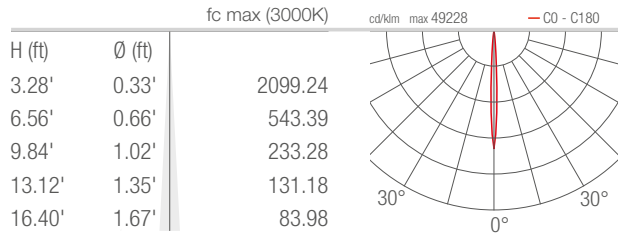

TECHNICAL DATA

Wattage / Input	9W (24VDC)
Power Supply	Remote, not included. See page 2.
Construction	Body: Die-Cast Aluminum Lens: Tempered, Serigraphed Extra-Clear Glass Cable Length: 4.92'
CCT	2700K, 3000K, 4000K, 5000K
CRI	>80
BUG Rating	B1-U0-G0 (3000K)
Delivered Lumens	422 lm (3000K, 30°)
Efficacy	46.9 lm/W (3000K, 30°)
Optics	5 Standard (see below)
Finishes	4 Standard, Custom RAL on request (4 Stage Marine Grade Finish)
Fixture Dimensions	2.28" l x 3.54" w x 9.45" h
Fixture Weight	1.76 lbs
LED Source	2 Power LEDs
Lumen Maintenance	L95, B10 >50,000hrs (Ta 25°C)
Color Consistency	1/4 ANSI BIN
Operating Temp.	-4°F to +113°F
IP Rating	IP66
Impact Rating	IK07

Fixture Dimensions

ORDERING INFORMATION

Example: SR10105ME or SR10105ME-1. Accessories / Power Supplies ordered separately.

SR1010				-	
Model No.	CCT	Optics	Finish		Cable Length
SR1010	F - 2700K 5 - 3000K 9 - 4000K 0 - 5000K	V - 6° S - 12° M - 30° L - 40° W - 10° x 45°	E - White F - Gray H - Anthracite T - Cor-ten C - Custom RAL (Consult factory for "C")		4.92' standard 1 - 16.40' 2 - 32.81' 4 - 65.62' (Consult factory for "C")

Job Name/Date:

Fixture Type Designation:

PHOTOMETRIC DATA

Note all Photometry is 3000K

V - 6°

S - 12°

M - 30°

L - 40°