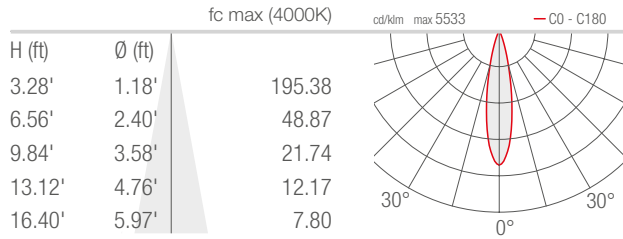

PHOTOMETRIC DATA

Note all Photometry is 3000K

S - 21°