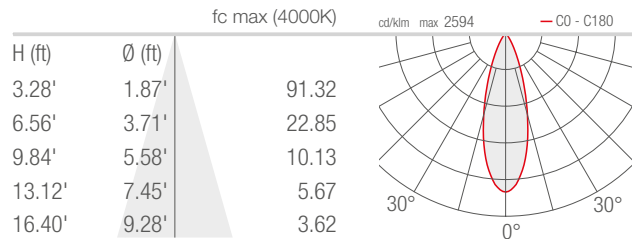

PHOTOMETRIC DATA

Note all Photometry is 3000K

S - 21°

M - 32°

L - 58°

W - 30°x60°

X - 60°x30°

Job Name/Date:

Fixture Type Designation: