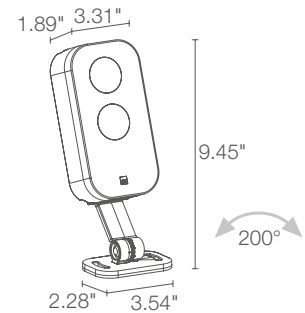

TECHNICAL DATA

Wattage / Input	11W (24VDC)
Power Supply	Remote, not included. See page 2.
Construction	Body: Die-Cast Aluminum Lens: Tempered, Serigraphed Extra-Clear Glass Cable Length: 4.92'
CCT	RGBW (4000K)
CRI	>80
BUG Rating	B0-U1-G0 (58°, 30° x 60°, 60° x 30°) B1-U1-G0 (21°, 32°)
Delivered Lumens	379 lm: (R) 59 lm, (G) 105 lm, (B) 42 lm, (W) 173 lm
Efficacy	34.5 lm/W (32°)
Optics	5 Standard (see below)
Finishes	4 Standard, Custom RAL (see below)
Fixture Dimensions	9.45" l x 3.54" w x 2.28" h
Fixture Weight	1.72 lbs
LED Source	2 LED RGBW groups
Lumen Maintenance	L90, B10 >50,000hrs (Ta 25°C)
Color Consistency	-
Operating Temp.	-4°F to +113°F
IP Rating	IP66
Impact Rating	IK07

Fixture Dimensions