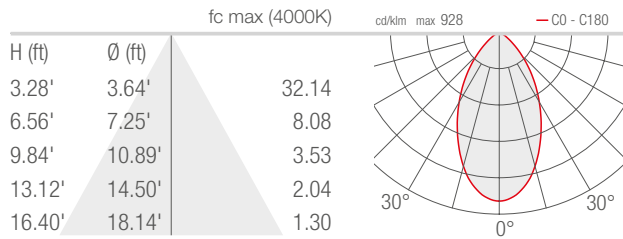

PHOTOMETRIC DATA

Note all Photometry is 3000K

S - 21°

M - 32°

L - 58°

W - 30°x60°

X - 60°x30°

Job Name/Date:

Fixture Type Designation: