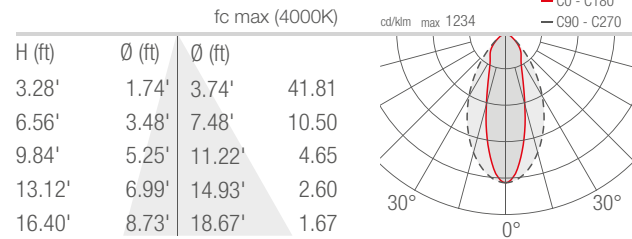

PHOTOMETRIC DATA

Note all Photometry is 3000K

S - 21°

M - 32°

L - 58°

W - 30°x60°

X - 60°x30°

Job Name/Date:

Fixture Type Designation: