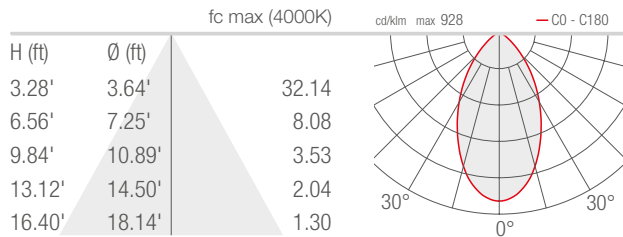

TECHNICAL DATA

Wattage / Input	11W (24VDC)
Power Supply	Remote, not included. See page 2.
Construction	Body: Die-Cast Aluminum Lens: Tempered, Serigraphed Extra-Clear Glass Cable Length: 4.92'
CCT	RGBW (4000K)
CRI	>80
BUG Rating	B0-U1-G0 (58°, 30° x 60°, 60° x 30°) B1-U1-G0 (21°, 32°)
Delivered Lumens	379 lm: (R) 59 lm, (G) 105 lm, (B) 42 lm, (W) 173 lm
Efficacy	34.5 lm/W (32°)
Optics	5 Standard (see below)
Finishes	4 Standard, Custom RAL (see below)
Fixture Dimensions	3.11" l x 5.31" w x 10.75" h
Fixture Weight	2.49 lbs
LED Source	2 LED RGBW groups
Lumen Maintenance	L90, B10 >50,000hrs (Ta 25°C)
Operating Temp.	-4°F to +113°F
IP Rating	IP66
Impact Rating	IK07

Fixture Dimensions

ORDERING INFORMATION

Example: SR13007ME. Accessories / Power Supplies ordered separately.

SR1300	7		
Model No.	CCT	Optics	Finish
SR1300	7 - RGBW	S - 21° M - 32° L - 58° W - 30° x 60° X - 60° x 30°	E - White F - Gray H - Anthracite T - Cor-ten C - Custom RAL <i>(Consult factory for "C")</i>

Note all Photometry is 3000K

S - 21°

M - 32°

L - 58°

W - 30°x60°

X - 60°x30°

Job Name/Date:

Fixture Type Designation: