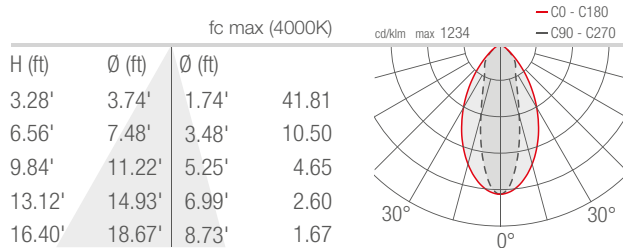

TECHNICAL DATA

Wattage / Input	11W (24VDC)
Power Supply	Remote, not included. See page 2.
Construction	Body: Die-Cast Aluminum Lens: Tempered, Serigraphed Extra-Clear Glass Cable Length: 4.92'
CCT	RGBW (4000K)
CRI	>80
BUG Rating	B0-U1-G0 (58°, 30° x 60°, 60° x 30°) B1-U1-G0 (21°, 32°)
Delivered Lumens	379 lm: (R) 59 lm, (G) 105 lm, (B) 42 lm, (W) 173 lm
Efficacy	34.5 lm/W (32°)
Optics	5 Standard (see below)
Finishes	4 Standard, Custom RAL (see below)
Fixture Dimensions	3.11" l x 5.31" w x 10.75" h
Fixture Weight	2.49 lbs
LED Source	2 LED RGBW groups
Lumen Maintenance	L90, B10 >50,000hrs (Ta 25°C)
Operating Temp.	-4°F to +113°F
IP Rating	IP66
Impact Rating	IK07

Fixture Dimensions

ORDERING INFORMATION

Example: SR13007ME. Accessories / Power Supplies ordered separately.

SR1300	7		
Model No.	CCT	Optics	Finish
SR1300	7 - RGBW	S - 21° M - 32° L - 58° W - 30° x 60° X - 60° x 30°	E - White F - Gray H - Anthracite T - Cor-ten C - Custom RAL <i>(Consult factory for "C")</i>

Note all Photometry is 3000K

S - 21°

M - 32°

L - 58°

W - 30°x60°

X - 60°x30°

Job Name/Date:

Fixture Type Designation: