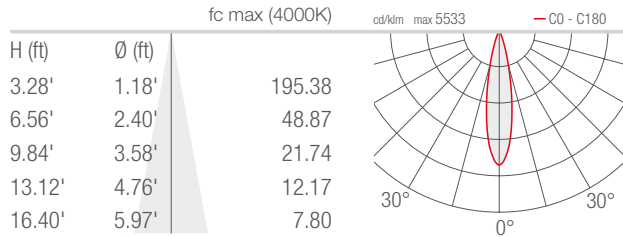

TECHNICAL DATA

Wattage / Input	11W (24VDC)
Power Supply	Remote, not included. See page 2.
Construction	Body: Die-Cast Aluminum Lens: Tempered, Serigraphed Extra-Clear Glass Cable Length: 4.92'
CCT	RGBW (4000K)
CRI	>80
BUG Rating	B0-U1-G0 (58°, 30° x 60°, 60° x 30°) B1-U1-G0 (21°, 32°)
Delivered Lumens	379 lm: (R) 59 lm, (G) 105 lm, (B) 42 lm, (W) 173 lm
Efficacy	34.5 lm/W (32°)
Optics	5 Standard (see below)
Finishes	4 Standard, Custom RAL (see below)
Fixture Dimensions	3.11" l x 5.31" w x 10.75" h
Fixture Weight	2.49 lbs
LED Source	2 LED RGBW groups
Lumen Maintenance	L90, B10 >50,000hrs (Ta 25°C)
Operating Temp.	-4°F to +113°F
IP Rating	IP66
Impact Rating	IK07

Fixture Dimensions

ORDERING INFORMATION

Example: SR13007ME. Accessories / Power Supplies ordered separately.

SR1300	7		
Model No.	CCT	Optics	Finish
SR1300	7 - RGBW	S - 21° M - 32° L - 58° W - 30° x 60° X - 60° x 30°	E - White F - Gray H - Anthracite T - Cor-ten C - Custom RAL <i>(Consult factory for "C")</i>

Note all Photometry is 3000K

S - 21°

M - 32°

L - 58°

W - 30°x60°

X - 60°x30°

Job Name/Date:

Fixture Type Designation: