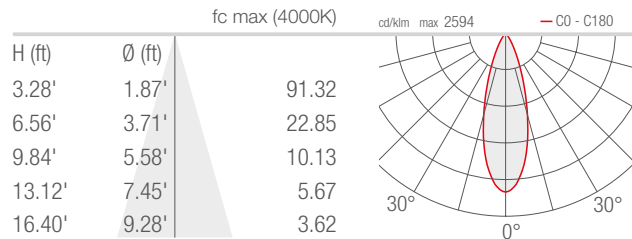

TECHNICAL DATA

Wattage / Input	11W (24VDC)
Power Supply	Remote, not included. See page 2.
Construction	Body: Die-Cast Aluminum Lens: Tempered, Serigraphed Extra-Clear Glass Cable Length: 4.92'
CCT	RGBW (4000K)
CRI	>80
BUG Rating	B0-U1-G0 (58°, 30° x 60°, 60° x 30°) B1-U1-G0 (21°, 32°)
Delivered Lumens	379 lm: (R) 59 lm, (G) 105 lm, (B) 42 lm, (W) 173 lm
Efficacy	34.5 lm/W (32°)
Optics	5 Standard (see below)
Finishes	4 Standard, Custom RAL (see below)
Fixture Dimensions	3.11" l x 5.31" w x 10.75" h
Fixture Weight	2.49 lbs
LED Source	2 LED RGBW groups
Lumen Maintenance	L90, B10 >50,000hrs (Ta 25°C)
Operating Temp.	-4°F to +113°F
IP Rating	IP66
Impact Rating	IK07

Fixture Dimensions

ORDERING INFORMATION

Example: SR13007ME. Accessories / Power Supplies ordered separately.

SR1300	7		
Model No.	CCT	Optics	Finish
SR1300	7 - RGBW	S - 21° M - 32° L - 58° W - 30° x 60° X - 60° x 30°	E - White F - Gray H - Anthracite T - Cor-ten C - Custom RAL <i>(Consult factory for "C")</i>

Note all Photometry is 3000K

S - 21°

M - 32°

L - 58°

W - 30°x60°

X - 60°x30°

Job Name/Date:

Fixture Type Designation: