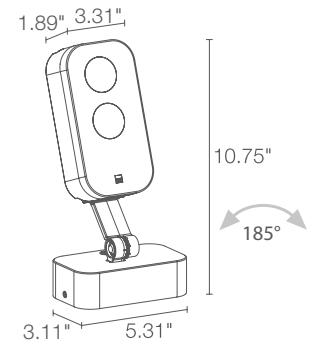

Siri is a line of spotlights for indoor and outdoor applications with outstanding design featuring rounded angles. The scaled and adjustable bracket allows multiple installations on ceiling, wall, and floor.

TECHNICAL DATA

Wattage / Input	11W (24VDC)
Power Supply	Remote, not included. See page 2.
Construction	Body: Die-Cast Aluminum Lens: Tempered, Serigraphed Extra-Clear Glass Cable Length: 4.92'
CCT	RGBW (4000K)
CRI	>80
BUG Rating	B0-U1-G0 (58°, 30° x 60°, 60° x 30°) B1-U1-G0 (21°, 32°)
Delivered Lumens	379 lm: (R) 59 lm, (G) 105 lm, (B) 42 lm, (W) 173 lm
Efficacy	34.5 lm/W (32°)
Optics	5 Standard (see below)
Finishes	4 Standard, Custom RAL (see below)
Fixture Dimensions	3.11" l x 5.31" w x 10.75" h
Fixture Weight	2.49 lbs
LED Source	2 LED RGBW groups
Lumen Maintenance	L90, B10 >50,000hrs (Ta 25°C)
Operating Temp.	-4°F to +113°F
IP Rating	IP66
Impact Rating	IK07

Fixture Dimensions

ORDERING INFORMATION

Example: SR13007ME. Accessories / Power Supplies ordered separately.

SR1300	7		
Model No.	CCT	Optics	Finish
SR1300	7 - RGBW	S - 21° M - 32° L - 58° W - 30° x 60° X - 60° x 30°	E - White F - Gray H - Anthracite T - Cor-ten C - Custom RAL <i>(Consult factory for "C")</i>

Note all Photometry is 3000K

S - 21°

M - 32°

L - 58°

W - 30°x60°

X - 60°x30°

Job Name/Date:

Fixture Type Designation: