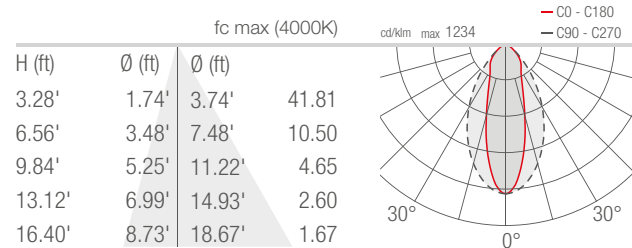

TECHNICAL DATA

Wattage / Input	11W (24VDC)
Power Supply	Remote, not included. See page 2.
Construction	Body: Die-Cast Aluminum Lens: Tempered, Serigraphed Extra-Clear Glass Cable Length: 4.92'
CCT	RGBW (4000K)
CRI	>80
BUG Rating	B0-U1-G0 (58°, 30° x 60°, 60° x 30°) B1-U1-G0 (21°, 32°)
Delivered Lumens	379 lm: (R) 59 lm, (G) 105 lm, (B) 42 lm, (W) 173 lm
Efficacy	34.5 lm/W (32°)
Optics	5 Standard (see below)
Finishes	4 Standard, Custom RAL (see below)
Fixture Dimensions	3.11" l x 5.31" w x 10.75" h
Fixture Weight	2.49 lbs
LED Source	2 LED RGBW groups
Lumen Maintenance	L90, B10 >50,000hrs (Ta 25°C)
Operating Temp.	-4°F to +113°F
IP Rating	IP66
Impact Rating	IK07

Fixture Dimensions

ORDERING INFORMATION

Example: SR13007ME. Accessories / Power Supplies ordered separately.

SR1300	7		
Model No.	CCT	Optics	Finish
SR1300	7 - RGBW	S - 21° M - 32° L - 58° W - 30° x 60° X - 60° x 30°	E - White F - Gray H - Anthracite T - Cor-ten C - Custom RAL <i>(Consult factory for "C")</i>

Note all Photometry is 3000K

S - 21°

M - 32°

L - 58°

W - 30°x60°

X - 60°x30°

Job Name/Date:

Fixture Type Designation: