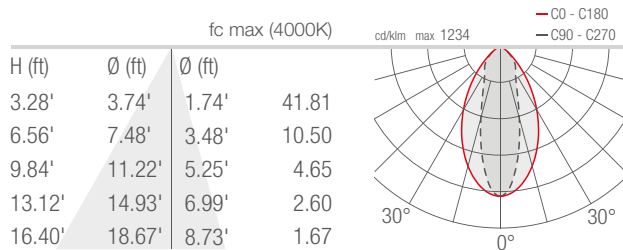

TECHNICAL DATA

Wattage / Input	11W (24VDC)
Power Supply	Remote, not included. See page 2.
Construction	Body: Die-Cast Aluminum Lens: Tempered, Serigraphed Extra-Clear Glass Cable Length: 4.92'
CCT	RGBW (4000K)
CRI	>80
Delivered Lumens	379 lm: (R) 59 lm, (G) 105 lm, (B) 42 lm, (W) 173 lm
Efficacy	34.5 lm/W (32°)
Optics	5 Standard (see below)
Finishes	4 Standard, Custom RAL (see below)
Fixture Dimensions	3.11" l x 5.31" w x 10.75" h
Fixture Weight	2.49 lbs
LED Source	2 LED RGBW groups
Lumen Maintenance	L90, B10 >50,000hrs (Ta 25°C)
Operating Temp.	-4°F to +113°F
IP Rating	IP66
Impact Rating	IK07

Fixture Dimensions

ORDERING INFORMATION

Example: SR13007ME. Accessories / Power Supplies ordered separately.

SR1300	7		
Model No.	CCT	Optics	Finish
SR1300	7 - RGBW	S - 21° M - 32° L - 58° W - 30° x 60° X - 60° x 30°	E - White F - Gray H - Anthracite T - Cor-ten C - Custom RAL <i>(Consult factory for "C")</i>

Note all Photometry is 3000K

S - 21°

M - 32°

L - 58°

W - 30°x60°

X - 60°x30°

Job Name/Date:

Fixture Type Designation: