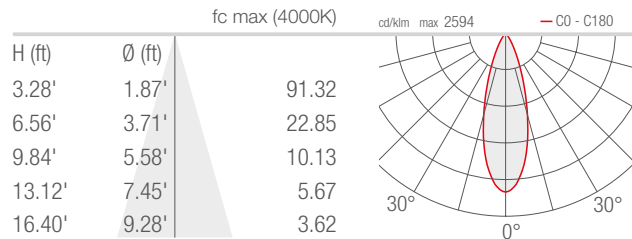

TECHNICAL DATA

Wattage / Input	11W (24VDC)
Power Supply	Remote, not included. See page 2.
Construction	Body: Die-Cast Aluminum Lens: Tempered, Serigraphed Extra-Clear Glass Cable Length: 4.92'
CCT	RGBW (4000K)
CRI	>80
Delivered Lumens	379 lm: (R) 59 lm, (G) 105 lm, (B) 42 lm, (W) 173 lm
Efficacy	34.5 lm/W (32°)
Optics	5 Standard (see below)
Finishes	4 Standard, Custom RAL (see below)
Fixture Dimensions	3.11" l x 5.31" w x 10.75" h
Fixture Weight	2.49 lbs
LED Source	2 LED RGBW groups
Lumen Maintenance	L90, B10 >50,000hrs (Ta 25°C)
Operating Temp.	-4°F to +113°F
IP Rating	IP66
Impact Rating	IK07

Fixture Dimensions

ORDERING INFORMATION

Example: SR13007ME. Accessories / Power Supplies ordered separately.

SR1300	7		
Model No.	CCT	Optics	Finish
SR1300	7 - RGBW	S - 21° M - 32° L - 58° W - 30° x 60° X - 60° x 30°	E - White F - Gray H - Anthracite T - Cor-ten C - Custom RAL <i>(Consult factory for "C")</i>

Note all Photometry is 3000K

S - 21°

M - 32°

L - 58°

W - 30°x60°

X - 60°x30°

Job Name/Date:

Fixture Type Designation: