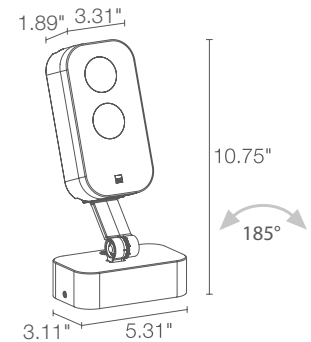

Siri is a line of spotlights for indoor and outdoor applications with outstanding design featuring rounded angles. The scaled and adjustable bracket allows multiple installations on ceiling, wall, and floor.

TECHNICAL DATA

Wattage / Input	11W (24VDC)
Power Supply	Remote, not included. See page 2.
Construction	Body: Die-Cast Aluminum Lens: Tempered, Serigraphed Extra-Clear Glass Cable Length: 4.92'
CCT	RGBW (4000K)
CRI	>80
Delivered Lumens	379 lm: (R) 59 lm, (G) 105 lm, (B) 42 lm, (W) 173 lm
Efficacy	34.5 lm/W (32°)
Optics	5 Standard (see below)
Finishes	4 Standard, Custom RAL (see below)
Fixture Dimensions	3.11" l x 5.31" w x 10.75" h
Fixture Weight	2.49 lbs
LED Source	2 LED RGBW groups
Lumen Maintenance	L90, B10 >50,000hrs (Ta 25°C)
Operating Temp.	-4°F to +113°F
IP Rating	IP66
Impact Rating	IK07

Fixture Dimensions

ORDERING INFORMATION

Example: SR13007ME. Accessories / Power Supplies ordered separately.

SR1300	7		
Model No.	CCT	Optics	Finish
SR1300	7 - RGBW	S - 21° M - 32° L - 58° W - 30° x 60° X - 60° x 30°	E - White F - Gray H - Anthracite T - Cor-ten C - Custom RAL <i>(Consult factory for "C")</i>

Note all Photometry is 3000K

S - 21°

M - 32°

L - 58°

W - 30°x60°

X - 60°x30°

Job Name/Date:

Fixture Type Designation: