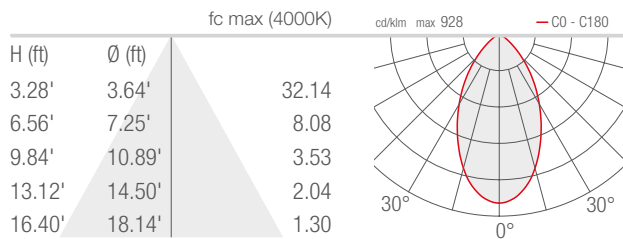

TECHNICAL DATA

Wattage / Input	11W (24VDC)
Power Supply	Remote, not included. See page 2.
Construction	Body: Die-Cast Aluminum Lens: Tempered, Serigraphed Extra-Clear Glass Cable Length: 4.92'
CCT	RGBW (4000K)
CRI	>80
Delivered Lumens	379 lm: (R) 59 lm, (G) 105 lm, (B) 42 lm, (W) 173 lm
Efficacy	34.5 lm/W (32°)
Optics	5 Standard (see below)
Finishes	4 Standard, Custom RAL (see below)
Fixture Dimensions	3.11" l x 5.31" w x 10.75" h
Fixture Weight	2.49 lbs
LED Source	2 LED RGBW groups
Lumen Maintenance	L90, B10 >50,000hrs (Ta 25°C)
Operating Temp.	-4°F to +113°F
IP Rating	IP66
Impact Rating	IK07

Fixture Dimensions

ORDERING INFORMATION

Example: SR13007ME. Accessories / Power Supplies ordered separately.

SR1300	7		
Model No.	CCT	Optics	Finish
SR1300	7 - RGBW	S - 21° M - 32° L - 58° W - 30° x 60° X - 60° x 30°	E - White F - Gray H - Anthracite T - Cor-ten C - Custom RAL <i>(Consult factory for "C")</i>

Note all Photometry is 3000K

S - 21°

M - 32°

L - 58°

W - 30°x60°

X - 60°x30°

Job Name/Date:

Fixture Type Designation: