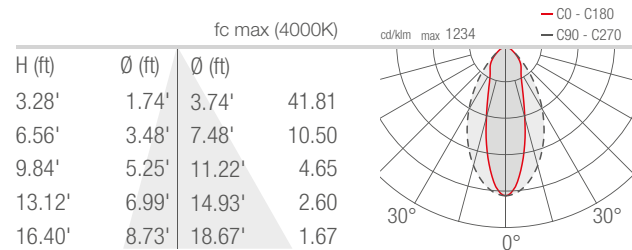

TECHNICAL DATA

Wattage / Input	11W (24VDC)
Power Supply	Remote, not included. See page 2.
Construction	Body: Die-Cast Aluminum Lens: Tempered, Serigraphed Extra-Clear Glass Cable Length: 4.92'
CCT	RGBW (4000K)
CRI	>80
Delivered Lumens	379 lm: (R) 59 lm, (G) 105 lm, (B) 42 lm, (W) 173 lm
Efficacy	34.5 lm/W (32°)
Optics	5 Standard (see below)
Finishes	4 Standard, Custom RAL (see below)
Fixture Dimensions	3.11" l x 5.31" w x 10.75" h
Fixture Weight	2.49 lbs
LED Source	2 LED RGBW groups
Lumen Maintenance	L90, B10 >50,000hrs (Ta 25°C)
Operating Temp.	-4°F to +113°F
IP Rating	IP66
Impact Rating	IK07

Fixture Dimensions

ORDERING INFORMATION

Example: SR13007ME. Accessories / Power Supplies ordered separately.

SR1300	7		
Model No.	CCT	Optics	Finish
SR1300	7 - RGBW	S - 21° M - 32° L - 58° W - 30° x 60° X - 60° x 30°	E - White F - Gray H - Anthracite T - Cor-ten C - Custom RAL <i>(Consult factory for "C")</i>

Note all Photometry is 3000K

S - 21°

M - 32°

L - 58°

W - 30°x60°

X - 60°x30°

Job Name/Date:

Fixture Type Designation: