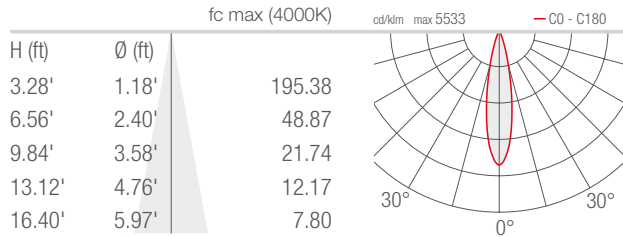

TECHNICAL DATA

Wattage / Input	11W (24VDC)
Power Supply	Remote, not included. See page 2.
Construction	Body: Die-Cast Aluminum Lens: Tempered, Serigraphed Extra-Clear Glass Cable Length: 4.92'
CCT	RGBW (4000K)
CRI	>80
Delivered Lumens	379 lm: (R) 59 lm, (G) 105 lm, (B) 42 lm, (W) 173 lm
Efficacy	34.5 lm/W (32°)
Optics	5 Standard (see below)
Finishes	4 Standard, Custom RAL (see below)
Fixture Dimensions	3.11" l x 5.31" w x 10.75" h
Fixture Weight	2.49 lbs
LED Source	2 LED RGBW groups
Lumen Maintenance	L90, B10 >50,000hrs (Ta 25°C)
Operating Temp.	-4°F to +113°F
IP Rating	IP66
Impact Rating	IK07

Fixture Dimensions

ORDERING INFORMATION

Example: SR13007ME. Accessories / Power Supplies ordered separately.

SR1300	7		
Model No.	CCT	Optics	Finish
SR1300	7 - RGBW	S - 21° M - 32° L - 58° W - 30° x 60° X - 60° x 30°	E - White F - Gray H - Anthracite T - Cor-ten C - Custom RAL <i>(Consult factory for "C")</i>

Note all Photometry is 3000K

S - 21°

M - 32°

L - 58°

W - 30°x60°

X - 60°x30°

Job Name/Date:

Fixture Type Designation: