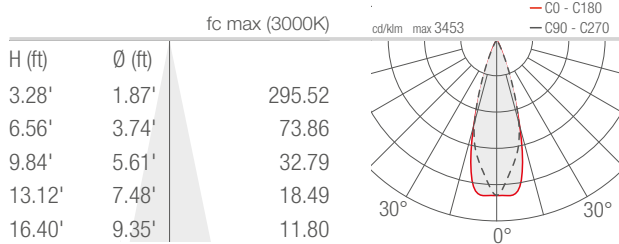

PHOTOMETRIC DATA

Note all Photometry is 3000K

V - 6°

S - 12°

M - 30°

L - 40°

W - 10°x45°

Job Name/Date:

Fixture Type Designation: