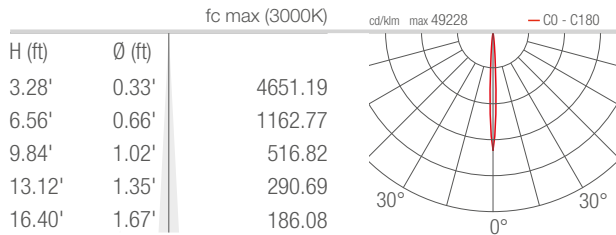

PHOTOMETRIC DATA

Note all Photometry is 3000K

V - 6°