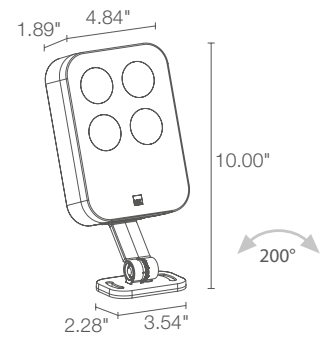

## TECHNICAL DATA

<b>Wattage / Input</b>	16W (24VDC)
<b>Power Supply</b>	Remote, not included. See page 2.
<b>Construction</b>	Body: Die-Cast Aluminum Lens: Tempered, Serigraphed Extra-Clear Glass Cable Length: 4.92'
<b>CCT</b>	2700K, 3000K, 4000K, 5000K
<b>CRI</b>	>80
<b>Delivered Lumens</b>	925 lm (3000K, 30°)
<b>Efficacy</b>	57.8 lm/W (3000K, 30°)
<b>Optics</b>	5 Standard (see below)
<b>Finishes</b>	4 Standard, Custom RAL (see below)
<b>Fixture Dimensions</b>	2.28" l x 4.84" w x 10.00" h
<b>Fixture Weight</b>	3.53 lbs
<b>LED Source</b>	4 Power LEDs
<b>Lumen Maintenance</b>	L95, B10 >50,000hrs (Ta 25°C)
<b>Color Consistency</b>	1/4 ANSI BIN
<b>Operating Temp.</b>	-4°F to +113°F
<b>IP Rating</b>	IP66
<b>Impact Rating</b>	IK06

## ORDERING INFORMATION

*Example: SR20105ME or SR20105ME-1. Accessories / Power Supplies ordered separately.*

SR2010				-	
Model No.	CCT	Optics	Finish	Cable Length	
SR2010	F - 2700K	V - 6°	E - White	4.92' standard	
	5 - 3000K	S - 12°	F - Gray	1 - 16.40'	
	9 - 4000K	M - 30°	H - Anthracite	2 - 32.81'	
	0 - 5000K	L - 40°	T - Cor-ten	3 - 49.21'	
		W - 10° x 45°	C - Custom RAL <i>(Consult factory for "C")</i>	4 - 65.62'	