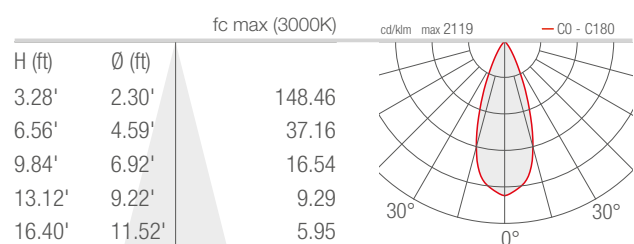

PHOTOMETRIC DATA

Note all Photometry is 3000K

V - 6°

S - 12°

M - 30°

L - 40°

W - 10°x45°

Job Name/Date:

Fixture Type Designation: