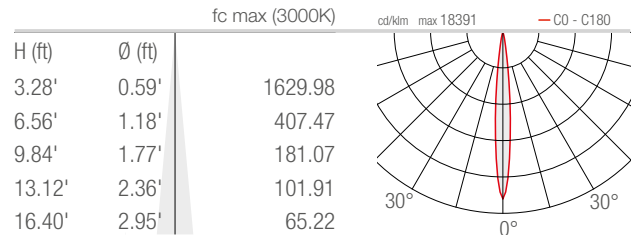

PHOTOMETRIC DATA

Note all Photometry is 3000K

V - 6°

S - 12°

M - 30°

L - 40°

W - 10°x45°

Job Name/Date:

Fixture Type Designation: