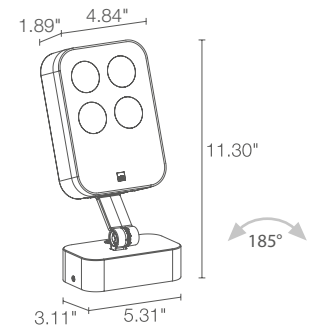

TECHNICAL DATA

Wattage / Input	16W (24VDC)
Power Supply	Remote, not included. See page 2.
Construction	Body: Die-Cast Aluminum Lens: Tempered, Serigraphed Extra-Clear Glass Cable Length: 4.92'
CCT	2700K, 3000K, 4000K, 5000K
CRI	>80
BUG Rating	B1-U0-G0 (3000K)
Delivered Lumens	925 lm (3000K, 30°)
Efficacy	57.8 lm/W (3000K, 30°)
Optics	5 Standard (see below)
Finishes	4 Standard, Custom RAL (see below)
Fixture Dimensions	3.11" l x 5.31" w x 11.30" h
Fixture Weight	4.30 lbs
LED Source	4 Power LEDs
Lumen Maintenance	L95, B10 >50,000hrs (Ta 25°C)
Color Consistency	1/4 ANSI BIN
Operating Temp.	-4°F to +113°F
IP Rating	IP66
Impact Rating	IK06

Fixture Dimensions

ORDERING INFORMATION

Example: SR21105ME. Accessories / Power Supplies ordered separately.

SR2110			
Model No.	CCT	Optics	Finish
SR2110	F - 2700K 5 - 3000K 9 - 4000K 0 - 5000K	V - 6° S - 12° M - 30° L - 40° W - 10° x 45°	E - White F - Gray H - Anthracite T - Cor-ten C - Custom RAL (Consult factory for "C")

W - 10°x45°

Job Name/Date:

Fixture Type Designation: