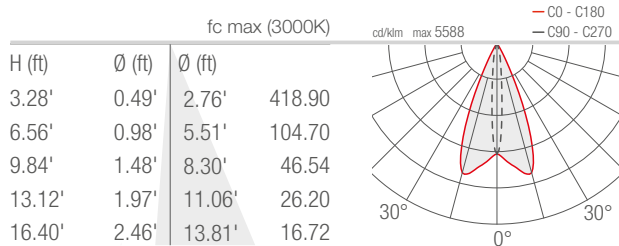

TECHNICAL DATA

Wattage / Input	16W (24VDC)
Power Supply	Remote, not included. See page 2.
Construction	Body: Die-Cast Aluminum Lens: Tempered, Serigraphed Extra-Clear Glass Cable Length: 4.92'
CCT	2700K, 3000K, 4000K, 5000K
CRI	>80
BUG Rating	B1-U0-G0 (3000K)
Delivered Lumens	925 lm (3000K, 30°)
Efficacy	57.8 lm/W (3000K, 30°)
Optics	5 Standard (see below)
Finishes	4 Standard, Custom RAL (see below)
Fixture Dimensions	3.11" l x 5.31" w x 11.30" h
Fixture Weight	4.30 lbs
LED Source	4 Power LEDs
Lumen Maintenance	L95, B10 >50,000hrs (Ta 25°C)
Color Consistency	1/4 ANSI BIN
Operating Temp.	-4°F to +113°F
IP Rating	IP66
Impact Rating	IK06

Job Name/Date:

Fixture Type Designation:

PHOTOMETRIC DATA

Note all Photometry is 3000K

V - 6°

S - 12°

M - 30°

L - 40°

W - 10°x45°

Job Name/Date:

Fixture Type Designation: