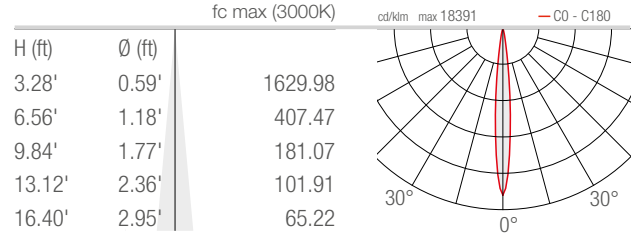

TECHNICAL DATA

Wattage / Input	16W (24VDC)
Power Supply	Remote, not included. See page 2.
Construction	Body: Die-Cast Aluminum Lens: Tempered, Serigraphed Extra-Clear Glass Cable Length: 4.92'
CCT	2700K, 3000K, 4000K, 5000K
CRI	>80
BUG Rating	B1-U0-G0 (3000K)
Delivered Lumens	925 lm (3000K, 30°)
Efficacy	57.8 lm/W (3000K, 30°)
Optics	5 Standard (see below)
Finishes	4 Standard, Custom RAL (see below)
Fixture Dimensions	3.11" l x 5.31" w x 11.30" h
Fixture Weight	4.30 lbs
LED Source	4 Power LEDs
Lumen Maintenance	L95, B10 >50,000hrs (Ta 25°C)
Color Consistency	1/4 ANSI BIN
Operating Temp.	-4°F to +113°F
IP Rating	IP66
Impact Rating	IK06

Job Name/Date:

Fixture Type Designation:

PHOTOMETRIC DATA

Note all Photometry is 3000K

V - 6°

S - 12°

M - 30°

L - 40°

W - 10°x45°

Job Name/Date:

Fixture Type Designation: