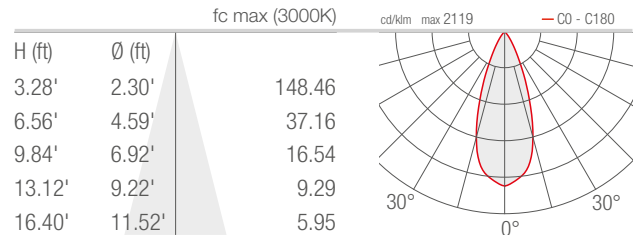

TECHNICAL DATA

Wattage / Input	16W (24VDC)
Power Supply	Remote, not included. See page 2.
Construction	Body: Die-Cast Aluminum Lens: Tempered, Serigraphed Extra-Clear Glass Cable Length: 4.92'
CCT	2700K, 3000K, 4000K, 5000K
CRI	>80
BUG Rating	B1-U0-G0 (3000K)
Delivered Lumens	925 lm (3000K, 30°)
Efficacy	57.8 lm/W (3000K, 30°)
Optics	5 Standard (see below)
Finishes	4 Standard, Custom RAL (see below)
Fixture Dimensions	3.11" l x 5.31" w x 11.30" h
Fixture Weight	4.30 lbs
LED Source	4 Power LEDs
Lumen Maintenance	L95, B10 >50,000hrs (Ta 25°C)
Color Consistency	1/4 ANSI BIN
Operating Temp.	-4°F to +113°F
IP Rating	IP66
Impact Rating	IK06

Job Name/Date:

Fixture Type Designation:

PHOTOMETRIC DATA

Note all Photometry is 3000K

V - 6°

S - 12°

M - 30°

L - 40°

W - 10°x45°

Job Name/Date:

Fixture Type Designation: