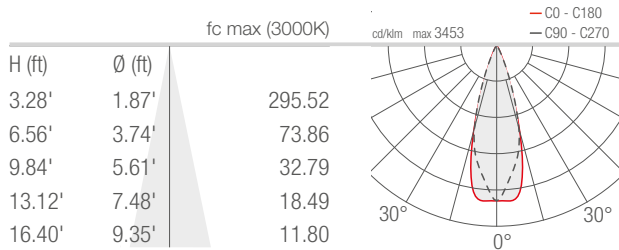

TECHNICAL DATA

Wattage / Input	16W (24VDC)
Power Supply	Remote, not included. See page 2.
Construction	Body: Die-Cast Aluminum Lens: Tempered, Serigraphed Extra-Clear Glass Cable Length: 4.92'
CCT	2700K, 3000K, 4000K, 5000K
CRI	>80
BUG Rating	B1-U0-G0 (3000K)
Delivered Lumens	925 lm (3000K, 30°)
Efficacy	57.8 lm/W (3000K, 30°)
Optics	5 Standard (see below)
Finishes	4 Standard, Custom RAL (see below)
Fixture Dimensions	3.11" l x 5.31" w x 11.30" h
Fixture Weight	4.30 lbs
LED Source	4 Power LEDs
Lumen Maintenance	L95, B10 >50,000hrs (Ta 25°C)
Color Consistency	1/4 ANSI BIN
Operating Temp.	-4°F to +113°F
IP Rating	IP66
Impact Rating	IK06

Job Name/Date:

Fixture Type Designation:

PHOTOMETRIC DATA

Note all Photometry is 3000K

V - 6°

S - 12°

M - 30°

L - 40°

W - 10°x45°

Job Name/Date:

Fixture Type Designation: