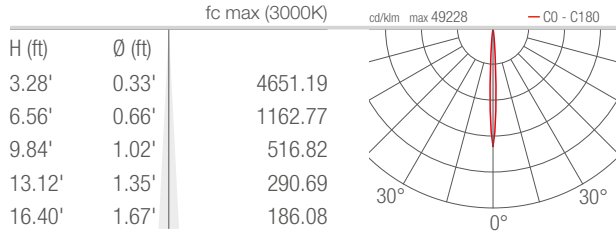

TECHNICAL DATA

Wattage / Input	16W (24VDC)
Power Supply	Remote, not included. See page 2.
Construction	Body: Die-Cast Aluminum Lens: Tempered, Serigraphed Extra-Clear Glass Cable Length: 4.92'
CCT	2700K, 3000K, 4000K, 5000K
CRI	>80
BUG Rating	B1-U0-G0 (3000K)
Delivered Lumens	925 lm (3000K, 30°)
Efficacy	57.8 lm/W (3000K, 30°)
Optics	5 Standard (see below)
Finishes	4 Standard, Custom RAL (see below)
Fixture Dimensions	3.11" l x 5.31" w x 11.30" h
Fixture Weight	4.30 lbs
LED Source	4 Power LEDs
Lumen Maintenance	L95, B10 >50,000hrs (Ta 25°C)
Color Consistency	1/4 ANSI BIN
Operating Temp.	-4°F to +113°F
IP Rating	IP66
Impact Rating	IK06

Job Name/Date:

Fixture Type Designation:

PHOTOMETRIC DATA

Note all Photometry is 3000K

V - 6°

S - 12°

M - 30°

L - 40°