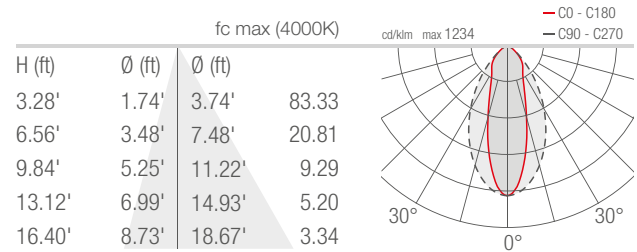

TECHNICAL DATA

Wattage / Input	20W (24VDC)
Power Supply	Remote, not included. See page 2.
Construction	Body: Die-Cast Aluminum Lens: Tempered, Serigraphed Extra-Clear Glass Cable Length: 4.92'
CCT	RGBW (4000K)
CRI	>80
BUG Rating	B1-U1-G0
Delivered Lumens	756 lm: (R) 118 lm, (G) 209 lm, (B) 84 lm, (W) 345 lm
Efficacy	37.8 lm/W (32°)
Optics	5 Standard (see below)
Finishes	4 Standard, Custom RAL (see below)
Fixture Dimensions	2.28" l x 4.84" w x 10.00" h
Fixture Weight	3.46 lbs
LED Source	4 LED RGBW groups
Lumen Maintenance	L90, B10 >50,000hrs (Ta 25°C)
Operating Temp.	-4°F to +113°F
IP Rating	IP66
Impact Rating	IK06

Fixture Dimensions

ORDERING INFORMATION

Example: SR22007ME. Accessories / Power Supplies ordered separately.

SR2200	7		
Model No.	CCT	Optics	Finish
SR2200	7 - RGBW	S - 21° M - 32° L - 58° W - 30° x 60° X - 60° x 30°	E - White F - Gray H - Anthracite T - Cor-ten C - Custom RAL <i>(Consult factory for "C")</i>

On request the finish can match the fixture

Job Name/Date:

Fixture Type Designation:

PHOTOMETRIC DATA

Note all Photometry is 3000K

S - 21°

M - 32°

L - 58°

W - 30°x60°

X - 60°x30°

Job Name/Date:

Fixture Type Designation: