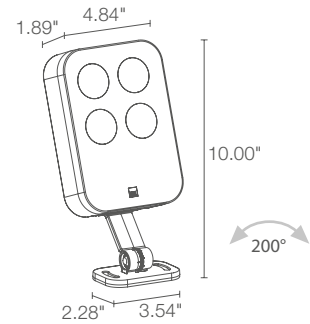

Siri is a line of spotlights for indoor and outdoor applications with outstanding design featuring rounded angles. The scaled and adjustable bracket allows multiple installations on ceiling, wall, and floor.

TECHNICAL DATA

Wattage / Input	20W (24VDC)
Power Supply	Remote, not included. See page 2.
Construction	Body: Die-Cast Aluminum Lens: Tempered, Serigraphed Extra-Clear Glass Cable Length: 4.92'
CCT	RGBW (4000K)
CRI	>80
BUG Rating	B1-U1-G0
Delivered Lumens	756 lm: (R) 118 lm, (G) 209 lm, (B) 84 lm, (W) 345 lm
Efficacy	37.8 lm/W (32°)
Optics	5 Standard (see below)
Finishes	4 Standard, Custom RAL (see below)
Fixture Dimensions	2.28" l x 4.84" w x 10.00" h
Fixture Weight	3.46 lbs
LED Source	4 LED RGBW groups
Lumen Maintenance	L90, B10 >50,000hrs (Ta 25°C)
Operating Temp.	-4°F to +113°F
IP Rating	IP66
Impact Rating	IK06

Fixture Dimensions

ORDERING INFORMATION

Example: SR22007ME. Accessories / Power Supplies ordered separately.

SR2200	7		
Model No.	CCT	Optics	Finish
SR2200	7 - RGBW	S - 21° M - 32° L - 58° W - 30° x 60° X - 60° x 30°	E - White F - Gray H - Anthracite T - Cor-ten C - Custom RAL <i>(Consult factory for "C")</i>

W - 30°x60°

X - 60°x30°

Job Name/Date:

Fixture Type Designation: