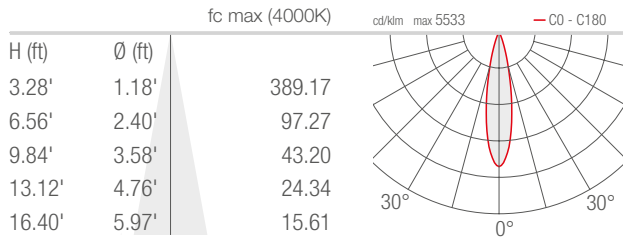

TECHNICAL DATA

Wattage / Input	20W (24VDC)
Power Supply	Remote, not included. See page 2.
Construction	Body: Die-Cast Aluminum Lens: Tempered, Serigraphed Extra-Clear Glass Cable Length: 4.92'
CCT	RGBW (4000K)
CRI	>80
BUG Rating	B1-U1-G0
Delivered Lumens	756 lm: (R) 118 lm, (G) 209 lm, (B) 84 lm, (W) 345 lm
Efficacy	37.8 lm/W (32°)
Optics	5 Standard (see below)
Finishes	4 Standard, Custom RAL (see below)
Fixture Dimensions	2.28" l x 4.84" w x 10.00" h
Fixture Weight	3.46 lbs
LED Source	4 LED RGBW groups
Lumen Maintenance	L90, B10 >50,000hrs (Ta 25°C)
Operating Temp.	-4°F to +113°F
IP Rating	IP66
Impact Rating	IK06

Fixture Dimensions

ORDERING INFORMATION

Example: SR22007ME. Accessories / Power Supplies ordered separately.

SR2200	7		
Model No.	CCT	Optics	Finish
SR2200	7 - RGBW	S - 21° M - 32° L - 58° W - 30° x 60° X - 60° x 30°	E - White F - Gray H - Anthracite T - Cor-ten C - Custom RAL <i>(Consult factory for "C")</i>

On request the finish can match the fixture

Job Name/Date:

Fixture Type Designation:

PHOTOMETRIC DATA

Note all Photometry is 3000K

S - 21°

M - 32°

L - 58°

W - 30°x60°

X - 60°x30°

Job Name/Date:

Fixture Type Designation: