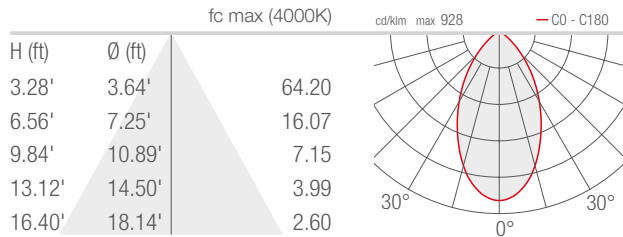

TECHNICAL DATA

Wattage / Input	20W (24VDC)
Power Supply	Remote, not included. See page 2.
Construction	Body: Die-Cast Aluminum Lens: Tempered, Serigraphed Extra-Clear Glass Cable Length: 4.92'
CCT	RGBW (4000K)
CRI	>80
BUG Rating	B1-U1-G0
Delivered Lumens	756 lm: (R) 118 lm, (G) 209 lm, (B) 84 lm, (W) 345 lm
Efficacy	37.8 lm/W (32°)
Optics	5 Standard (see below)
Finishes	4 Standard, Custom RAL (see below)
Fixture Dimensions	2.28" l x 4.84" w x 10.00" h
Fixture Weight	3.46 lbs
LED Source	4 LED RGBW groups
Lumen Maintenance	L90, B10 >50,000hrs (Ta 25°C)
Operating Temp.	-4°F to +113°F
IP Rating	IP66
Impact Rating	IK06

Fixture Dimensions

ORDERING INFORMATION

Example: SR22007ME. Accessories / Power Supplies ordered separately.

SR2200	7		
Model No.	CCT	Optics	Finish
SR2200	7 - RGBW	S - 21° M - 32° L - 58° W - 30° x 60° X - 60° x 30°	E - White F - Gray H - Anthracite T - Cor-ten C - Custom RAL <i>(Consult factory for "C")</i>

On request the finish can match the fixture

Job Name/Date:

Fixture Type Designation:

PHOTOMETRIC DATA

Note all Photometry is 3000K

S - 21°

M - 32°

L - 58°

W - 30°x60°

X - 60°x30°

Job Name/Date:

Fixture Type Designation: