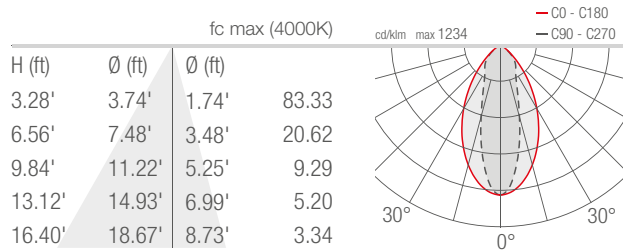

TECHNICAL DATA

Wattage / Input	20W (24VDC)
Power Supply	Remote, not included. See page 2.
Construction	Body: Die-Cast Aluminum Lens: Tempered, Serigraphed Extra-Clear Glass Cable Length: 4.92'
CCT	RGBW (4000K)
CRI	>80
BUG Rating	B1-U1-G0
Delivered Lumens	756 lm: (R) 118 lm, (G) 209 lm, (B) 84 lm, (W) 345 lm
Efficacy	37.8 lm/W (32°)
Optics	5 Standard (see below)
Finishes	4 Standard, Custom RAL (see below)
Fixture Dimensions	2.28" l x 4.84" w x 10.00" h
Fixture Weight	3.46 lbs
LED Source	4 LED RGBW groups
Lumen Maintenance	L90, B10 >50,000hrs (Ta 25°C)
Operating Temp.	-4°F to +113°F
IP Rating	IP66
Impact Rating	IK06

Fixture Dimensions

ORDERING INFORMATION

Example: SR22007ME. Accessories / Power Supplies ordered separately.

SR2200	7		
Model No.	CCT	Optics	Finish
SR2200	7 - RGBW	S - 21° M - 32° L - 58° W - 30° x 60° X - 60° x 30°	E - White F - Gray H - Anthracite T - Cor-ten C - Custom RAL <i>(Consult factory for "C")</i>

On request the finish can match the fixture

Job Name/Date:

Fixture Type Designation:

PHOTOMETRIC DATA

Note all Photometry is 3000K

S - 21°

M - 32°

L - 58°

W - 30°x60°

X - 60°x30°

Job Name/Date:

Fixture Type Designation: