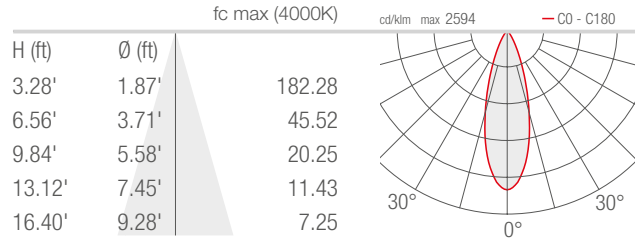

TECHNICAL DATA

Wattage / Input	20W (24VDC)
Power Supply	Remote, not included. See page 2.
Construction	Body: Die-Cast Aluminum Lens: Tempered, Serigraphed Extra-Clear Glass Cable Length: 4.92'
CCT	RGBW (4000K)
CRI	>80
BUG Rating	B1-U1-G0
Delivered Lumens	756 lm: (R) 118 lm, (G) 209 lm, (B) 84 lm, (W) 345 lm
Efficacy	37.8 lm/W (32°)
Optics	5 Standard (see below)
Finishes	4 Standard, Custom RAL (see below)
Fixture Dimensions	2.28" l x 4.84" w x 10.00" h
Fixture Weight	3.46 lbs
LED Source	4 LED RGBW groups
Lumen Maintenance	L90, B10 >50,000hrs (Ta 25°C)
Operating Temp.	-4°F to +113°F
IP Rating	IP66
Impact Rating	IK06

Fixture Dimensions

ORDERING INFORMATION

Example: SR22007ME. Accessories / Power Supplies ordered separately.

SR2200	7		
Model No.	CCT	Optics	Finish
SR2200	7 - RGBW	S - 21° M - 32° L - 58° W - 30° x 60° X - 60° x 30°	E - White F - Gray H - Anthracite T - Cor-ten C - Custom RAL <i>(Consult factory for "C")</i>

On request the finish can match the fixture

Job Name/Date:

Fixture Type Designation:

PHOTOMETRIC DATA

Note all Photometry is 3000K

S - 21°

M - 32°

L - 58°

W - 30°x60°

X - 60°x30°

Job Name/Date:

Fixture Type Designation: