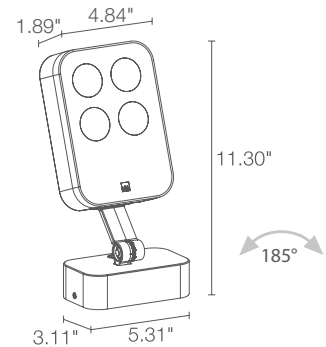

Siri is a line of spotlights for indoor and outdoor applications with outstanding design featuring rounded angles. The scaled and adjustable bracket allows multiple installations on ceiling, wall, and floor.

TECHNICAL DATA

Wattage / Input	20W (24VDC)
Power Supply	Remote, not included. See page 2.
Construction	Body: Die-Cast Aluminum Lens: Tempered, Serigraphed Extra-Clear Glass Cable Length: 4.92'
CCT	RGBW (4000K)
CRI	>80
Delivered Lumens	756 lm: (R) 118 lm, (G) 209 lm, (B) 84 lm, (W) 345 lm
Efficacy	37.8 lm/W (32°)
Optics	5 Standard (see below)
Finishes	4 Standard, Custom RAL (see below)
Fixture Dimensions	3.11" l x 5.31" w x 11.30" h
Fixture Weight	4.21 lbs
LED Source	4 LED RGBW groups
Lumen Maintenance	L90, B10 >50,000hrs (Ta 25°C)
Operating Temp.	-4°F to +113°F
IP Rating	IP66
Impact Rating	IK06

Fixture Dimensions

ORDERING INFORMATION

Example: SR23007ME. Accessories / Power Supplies ordered separately.

SR2300	7		
Model No.	CCT	Optics	Finish
SR2300	7 - RGBW	S - 21° M - 32° L - 58° W - 30° x 60° X - 60° x 30°	E - White F - Gray H - Anthracite T - Cor-ten C - Custom RAL <i>(Consult factory for "C")</i>

Note all Photometry is 3000K

S - 21°

M - 32°

L - 58°

W - 30°x60°

X - 60°x30°

Job Name/Date:

Fixture Type Designation: