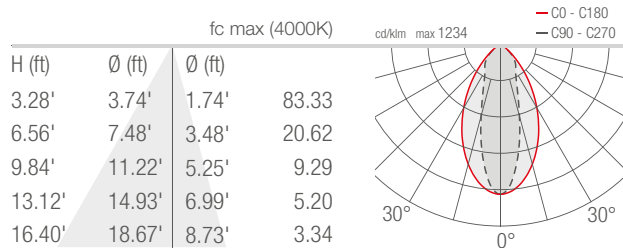

TECHNICAL DATA

Wattage / Input	20W (24VDC)
Power Supply	Remote, not included. See page 2.
Construction	Body: Die-Cast Aluminum Lens: Tempered, Serigraphed Extra-Clear Glass Cable Length: 4.92'
CCT	RGBW (4000K)
CRI	>80
Delivered Lumens	756 lm: (R) 118 lm, (G) 209 lm, (B) 84 lm, (W) 345 lm
Efficacy	37.8 lm/W (32°)
Optics	5 Standard (see below)
Finishes	4 Standard, Custom RAL (see below)
Fixture Dimensions	3.11" l x 5.31" w x 11.30" h
Fixture Weight	4.21 lbs
LED Source	4 LED RGBW groups
Lumen Maintenance	L90, B10 >50,000hrs (Ta 25°C)
Operating Temp.	-4°F to +113°F
IP Rating	IP66
Impact Rating	IK06

Fixture Dimensions

ORDERING INFORMATION

Example: SR23007ME. Accessories / Power Supplies ordered separately.

SR2300	7		
Model No.	CCT	Optics	Finish
SR2300	7 - RGBW	S - 21° M - 32° L - 58° W - 30° x 60° X - 60° x 30°	E - White F - Gray H - Anthracite T - Cor-ten C - Custom RAL <i>(Consult factory for "C")</i>

Note all Photometry is 3000K

S - 21°

M - 32°

L - 58°

W - 30°x60°

X - 60°x30°

Job Name/Date:

Fixture Type Designation: