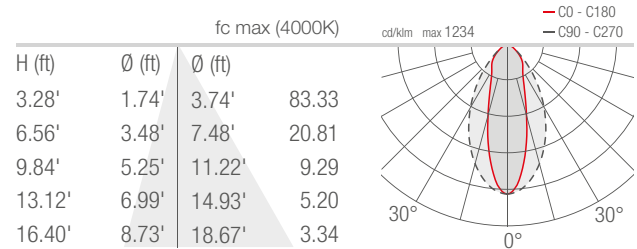

TECHNICAL DATA

Wattage / Input	20W (24VDC)
Power Supply	Remote, not included. See page 2.
Construction	Body: Die-Cast Aluminum Lens: Tempered, Serigraphed Extra-Clear Glass Cable Length: 4.92'
CCT	RGBW (4000K)
CRI	>80
BUG Rating	B1-U1-G0
Delivered Lumens	756 lm: (R) 118 lm, (G) 209 lm, (B) 84 lm, (W) 345 lm
Efficacy	37.8 lm/W (32°)
Optics	5 Standard (see below)
Finishes	4 Standard, Custom RAL on request (4 Stage Marine Grade Finish)
Fixture Dimensions	3.11" l x 5.31" w x 11.30" h
Fixture Weight	4.21 lbs
LED Source	4 LED RGBW groups
Lumen Maintenance	L90, B10 >50,000hrs (Ta 25°C)
Operating Temp.	-4°F to +113°F
IP Rating	IP66
Impact Rating	IK06

Fixture Dimensions

ORDERING INFORMATION

Example: SR23007ME. Accessories / Power Supplies ordered separately.

SR2300	7		
Model No.	CCT	Optics	Finish
SR2300	7 - RGBW	S - 21° M - 32° L - 58° W - 30° x 60° X - 60° x 30°	E - White F - Gray H - Anthracite T - Cor-ten C - Custom RAL <i>(Consult factory for "C")</i>

Note all Photometry is 3000K

S - 21°

M - 32°

L - 58°

W - 30°x60°

X - 60°x30°

Job Name/Date:

Fixture Type Designation: