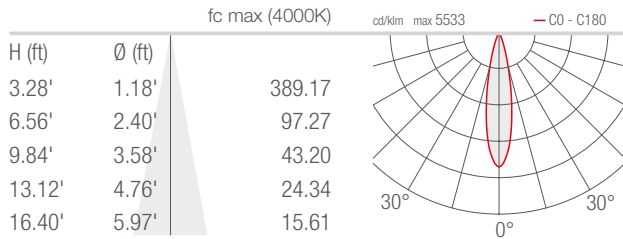

TECHNICAL DATA

Wattage / Input	20W (24VDC)
Power Supply	Remote, not included. See page 2.
Construction	Body: Die-Cast Aluminum Lens: Tempered, Serigraphed Extra-Clear Glass Cable Length: 4.92'
CCT	RGBW (4000K)
CRI	>80
BUG Rating	B1-U1-G0
Delivered Lumens	756 lm: (R) 118 lm, (G) 209 lm, (B) 84 lm, (W) 345 lm
Efficacy	37.8 lm/W (32°)
Optics	5 Standard (see below)
Finishes	4 Standard, Custom RAL on request (4 Stage Marine Grade Finish)
Fixture Dimensions	3.11" l x 5.31" w x 11.30" h
Fixture Weight	4.21 lbs
LED Source	4 LED RGBW groups
Lumen Maintenance	L90, B10 >50,000hrs (Ta 25°C)
Operating Temp.	-4°F to +113°F
IP Rating	IP66
Impact Rating	IK06

Fixture Dimensions

ORDERING INFORMATION

Example: SR23007ME. Accessories / Power Supplies ordered separately.

SR2300	7		
Model No.	CCT	Optics	Finish
SR2300	7 - RGBW	S - 21° M - 32° L - 58° W - 30° x 60° X - 60° x 30°	E - White F - Gray H - Anthracite T - Cor-ten C - Custom RAL <i>(Consult factory for "C")</i>

Note all Photometry is 3000K

S - 21°

M - 32°

L - 58°

W - 30°x60°

X - 60°x30°

Job Name/Date:

Fixture Type Designation: