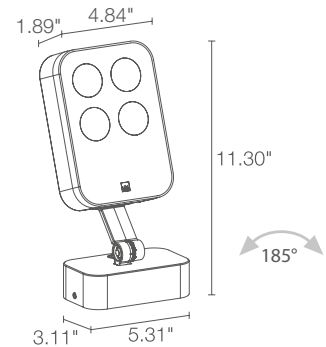

Siri is a line of spotlights for indoor and outdoor applications with outstanding design featuring rounded angles. The scaled and adjustable bracket allows multiple installations on ceiling, wall, and floor.

TECHNICAL DATA

Wattage / Input	20W (24VDC)
Power Supply	Remote, not included. See page 2.
Construction	Body: Die-Cast Aluminum Lens: Tempered, Serigraphed Extra-Clear Glass Cable Length: 4.92'
CCT	RGBW (4000K)
CRI	>80
BUG Rating	B1-U1-G0
Delivered Lumens	756 lm: (R) 118 lm, (G) 209 lm, (B) 84 lm, (W) 345 lm
Efficacy	37.8 lm/W (32°)
Optics	5 Standard (see below)
Finishes	4 Standard, Custom RAL on request (4 Stage Marine Grade Finish)
Fixture Dimensions	3.11" l x 5.31" w x 11.30" h
Fixture Weight	4.21 lbs
LED Source	4 LED RGBW groups
Lumen Maintenance	L90, B10 >50,000hrs (Ta 25°C)
Operating Temp.	-4°F to +113°F
IP Rating	IP66
Impact Rating	IK06

Fixture Dimensions

ORDERING INFORMATION

Example: SR23007ME. Accessories / Power Supplies ordered separately.

SR2300	7		
Model No.	CCT	Optics	Finish
SR2300	7 - RGBW	S - 21° M - 32° L - 58° W - 30° x 60° X - 60° x 30°	E - White F - Gray H - Anthracite T - Cor-ten C - Custom RAL <i>(Consult factory for "C")</i>

Note all Photometry is 3000K

S - 21°

M - 32°

L - 58°

W - 30°x60°

X - 60°x30°

Job Name/Date:

Fixture Type Designation: