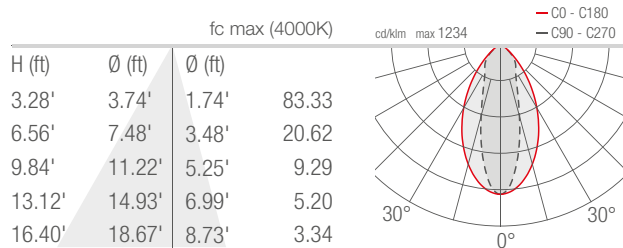

TECHNICAL DATA

Wattage / Input	20W (24VDC)
Power Supply	Remote, not included. See page 2.
Construction	Body: Die-Cast Aluminum Lens: Tempered, Serigraphed Extra-Clear Glass Cable Length: 4.92'
CCT	RGBW (4000K)
CRI	>80
BUG Rating	B1-U1-G0
Delivered Lumens	756 lm: (R) 118 lm, (G) 209 lm, (B) 84 lm, (W) 345 lm
Efficacy	37.8 lm/W (32°)
Optics	5 Standard (see below)
Finishes	4 Standard, Custom RAL on request (4 Stage Marine Grade Finish)
Fixture Dimensions	3.11" l x 5.31" w x 11.30" h
Fixture Weight	4.21 lbs
LED Source	4 LED RGBW groups
Lumen Maintenance	L90, B10 >50,000hrs (Ta 25°C)
Operating Temp.	-4°F to +113°F
IP Rating	IP66
Impact Rating	IK06

Fixture Dimensions

ORDERING INFORMATION

Example: SR23007ME. Accessories / Power Supplies ordered separately.

SR2300	7		
Model No.	CCT	Optics	Finish
SR2300	7 - RGBW	S - 21° M - 32° L - 58° W - 30° x 60° X - 60° x 30°	E - White F - Gray H - Anthracite T - Cor-ten C - Custom RAL <i>(Consult factory for "C")</i>

Note all Photometry is 3000K

S - 21°

M - 32°

L - 58°

W - 30°x60°

X - 60°x30°

Job Name/Date:

Fixture Type Designation: