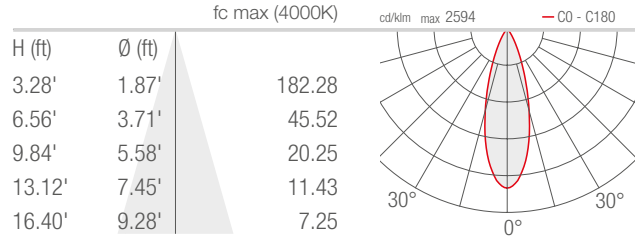

TECHNICAL DATA

Wattage / Input	20W (24VDC)
Power Supply	Remote, not included. See page 2.
Construction	Body: Die-Cast Aluminum Lens: Tempered, Serigraphed Extra-Clear Glass Cable Length: 4.92'
CCT	RGBW (4000K)
CRI	>80
BUG Rating	B1-U1-G0
Delivered Lumens	756 lm: (R) 118 lm, (G) 209 lm, (B) 84 lm, (W) 345 lm
Efficacy	37.8 lm/W (32°)
Optics	5 Standard (see below)
Finishes	4 Standard, Custom RAL on request (4 Stage Marine Grade Finish)
Fixture Dimensions	3.11" l x 5.31" w x 11.30" h
Fixture Weight	4.21 lbs
LED Source	4 LED RGBW groups
Lumen Maintenance	L90, B10 >50,000hrs (Ta 25°C)
Operating Temp.	-4°F to +113°F
IP Rating	IP66
Impact Rating	IK06

Fixture Dimensions

ORDERING INFORMATION

Example: SR23007ME. Accessories / Power Supplies ordered separately.

SR2300	7		
Model No.	CCT	Optics	Finish
SR2300	7 - RGBW	S - 21° M - 32° L - 58° W - 30° x 60° X - 60° x 30°	E - White F - Gray H - Anthracite T - Cor-ten C - Custom RAL <i>(Consult factory for "C")</i>

Note all Photometry is 3000K

S - 21°

M - 32°

L - 58°

W - 30°x60°

X - 60°x30°

Job Name/Date:

Fixture Type Designation: