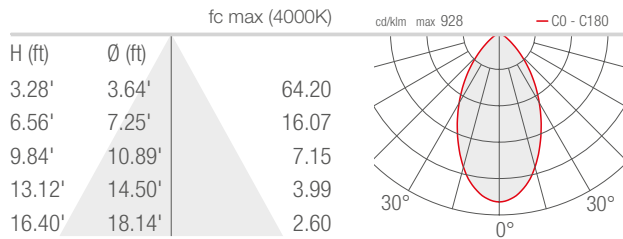

TECHNICAL DATA

Wattage / Input	20W (24VDC)
Power Supply	Remote, not included. See page 2.
Construction	Body: Die-Cast Aluminum Lens: Tempered, Serigraphed Extra-Clear Glass Cable Length: 4.92'
CCT	RGBW (4000K)
CRI	>80
BUG Rating	B1-U1-G0
Delivered Lumens	756 lm: (R) 118 lm, (G) 209 lm, (B) 84 lm, (W) 345 lm
Efficacy	37.8 lm/W (32°)
Optics	5 Standard (see below)
Finishes	4 Standard, Custom RAL on request (4 Stage Marine Grade Finish)
Fixture Dimensions	3.11" l x 5.31" w x 11.30" h
Fixture Weight	4.21 lbs
LED Source	4 LED RGBW groups
Lumen Maintenance	L90, B10 >50,000hrs (Ta 25°C)
Operating Temp.	-4°F to +113°F
IP Rating	IP66
Impact Rating	IK06

Fixture Dimensions

ORDERING INFORMATION

Example: SR23007ME. Accessories / Power Supplies ordered separately.

SR2300	7		
Model No.	CCT	Optics	Finish
SR2300	7 - RGBW	S - 21° M - 32° L - 58° W - 30° x 60° X - 60° x 30°	E - White F - Gray H - Anthracite T - Cor-ten C - Custom RAL <i>(Consult factory for "C")</i>

Note all Photometry is 3000K

S - 21°

M - 32°

L - 58°

W - 30°x60°

X - 60°x30°

Job Name/Date:

Fixture Type Designation: