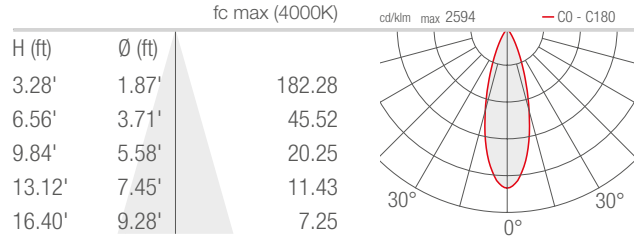

TECHNICAL DATA

Wattage / Input	20W (24VDC)
Power Supply	Remote, not included. See page 2.
Construction	Body: Die-Cast Aluminum Lens: Tempered, Serigraphed Extra-Clear Glass Cable Length: 4.92'
CCT	RGBW (4000K)
CRI	>80
Delivered Lumens	756 lm: (R) 118 lm, (G) 209 lm, (B) 84 lm, (W) 345 lm
Efficacy	37.8 lm/W (32°)
Optics	5 Standard (see below)
Finishes	4 Standard, Custom RAL (see below)
Fixture Dimensions	3.11" l x 5.31" w x 11.30" h
Fixture Weight	4.21 lbs
LED Source	4 LED RGBW groups
Lumen Maintenance	L90, B10 >50,000hrs (Ta 25°C)
Operating Temp.	-4°F to +113°F
IP Rating	IP66
Impact Rating	IK06

Fixture Dimensions

ORDERING INFORMATION

Example: SR23007ME. Accessories / Power Supplies ordered separately.

SR2300	7		
Model No.	CCT	Optics	Finish
SR2300	7 - RGBW	S - 21° M - 32° L - 58° W - 30° x 60° X - 60° x 30°	E - White F - Gray H - Anthracite T - Cor-ten C - Custom RAL <i>(Consult factory for "C")</i>

Note all Photometry is 3000K

S - 21°

M - 32°

L - 58°

W - 30°x60°

X - 60°x30°

Job Name/Date:

Fixture Type Designation: