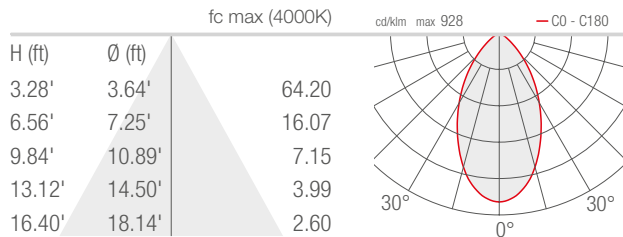

TECHNICAL DATA

Wattage / Input	20W (24VDC)
Power Supply	Remote, not included. See page 2.
Construction	Body: Die-Cast Aluminum Lens: Tempered, Serigraphed Extra-Clear Glass Cable Length: 4.92'
CCT	RGBW (4000K)
CRI	>80
Delivered Lumens	756 lm: (R) 118 lm, (G) 209 lm, (B) 84 lm, (W) 345 lm
Efficacy	37.8 lm/W (32°)
Optics	5 Standard (see below)
Finishes	4 Standard, Custom RAL (see below)
Fixture Dimensions	3.11" l x 5.31" w x 11.30" h
Fixture Weight	4.21 lbs
LED Source	4 LED RGBW groups
Lumen Maintenance	L90, B10 >50,000hrs (Ta 25°C)
Operating Temp.	-4°F to +113°F
IP Rating	IP66
Impact Rating	IK06

Fixture Dimensions

ORDERING INFORMATION

Example: SR23007ME. Accessories / Power Supplies ordered separately.

SR2300	7		
Model No.	CCT	Optics	Finish
SR2300	7 - RGBW	S - 21° M - 32° L - 58° W - 30° x 60° X - 60° x 30°	E - White F - Gray H - Anthracite T - Cor-ten C - Custom RAL <i>(Consult factory for "C")</i>

Note all Photometry is 3000K

S - 21°

M - 32°

L - 58°

W - 30°x60°

X - 60°x30°

Job Name/Date:

Fixture Type Designation: