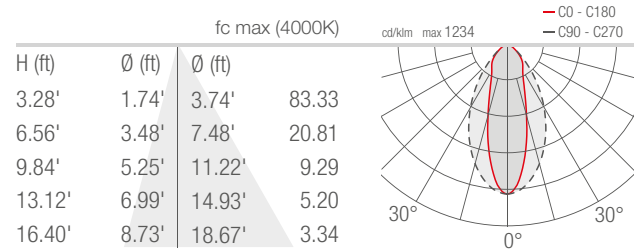

TECHNICAL DATA

Wattage / Input	20W (24VDC)
Power Supply	Remote, not included. See page 2.
Construction	Body: Die-Cast Aluminum Lens: Tempered, Serigraphed Extra-Clear Glass Cable Length: 4.92'
CCT	RGBW (4000K)
CRI	>80
Delivered Lumens	756 lm: (R) 118 lm, (G) 209 lm, (B) 84 lm, (W) 345 lm
Efficacy	37.8 lm/W (32°)
Optics	5 Standard (see below)
Finishes	4 Standard, Custom RAL (see below)
Fixture Dimensions	3.11" l x 5.31" w x 11.30" h
Fixture Weight	4.21 lbs
LED Source	4 LED RGBW groups
Lumen Maintenance	L90, B10 >50,000hrs (Ta 25°C)
Operating Temp.	-4°F to +113°F
IP Rating	IP66
Impact Rating	IK06

Fixture Dimensions

ORDERING INFORMATION

Example: SR23007ME. Accessories / Power Supplies ordered separately.

SR2300	7		
Model No.	CCT	Optics	Finish
SR2300	7 - RGBW	S - 21° M - 32° L - 58° W - 30° x 60° X - 60° x 30°	E - White F - Gray H - Anthracite T - Cor-ten C - Custom RAL <i>(Consult factory for "C")</i>

Note all Photometry is 3000K

S - 21°

M - 32°

L - 58°

W - 30°x60°

X - 60°x30°

Job Name/Date:

Fixture Type Designation: