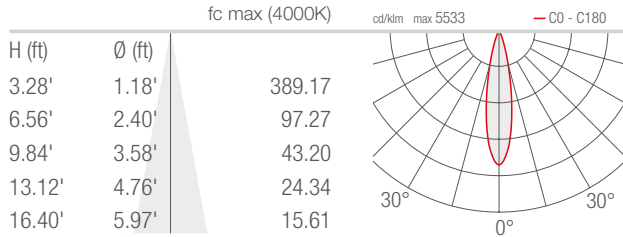

TECHNICAL DATA

Wattage / Input	20W (24VDC)
Power Supply	Remote, not included. See page 2.
Construction	Body: Die-Cast Aluminum Lens: Tempered, Serigraphed Extra-Clear Glass Cable Length: 4.92'
CCT	RGBW (4000K)
CRI	>80
Delivered Lumens	756 lm: (R) 118 lm, (G) 209 lm, (B) 84 lm, (W) 345 lm
Efficacy	37.8 lm/W (32°)
Optics	5 Standard (see below)
Finishes	4 Standard, Custom RAL (see below)
Fixture Dimensions	3.11" l x 5.31" w x 11.30" h
Fixture Weight	4.21 lbs
LED Source	4 LED RGBW groups
Lumen Maintenance	L90, B10 >50,000hrs (Ta 25°C)
Operating Temp.	-4°F to +113°F
IP Rating	IP66
Impact Rating	IK06

Fixture Dimensions

ORDERING INFORMATION

Example: SR23007ME. Accessories / Power Supplies ordered separately.

SR2300	7		
Model No.	CCT	Optics	Finish
SR2300	7 - RGBW	S - 21° M - 32° L - 58° W - 30° x 60° X - 60° x 30°	E - White F - Gray H - Anthracite T - Cor-ten C - Custom RAL <i>(Consult factory for "C")</i>

Note all Photometry is 3000K

S - 21°

M - 32°

L - 58°

W - 30°x60°

X - 60°x30°

Job Name/Date:

Fixture Type Designation: