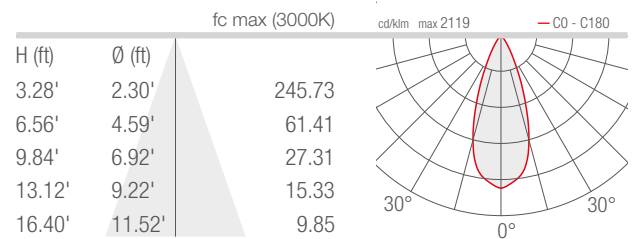

PHOTOMETRIC DATA

Note all Photometry is 3000K

V - 6°

S - 12°

M - 30°

L - 40°

W - 10°x45°

Job Name/Date:

Fixture Type Designation: