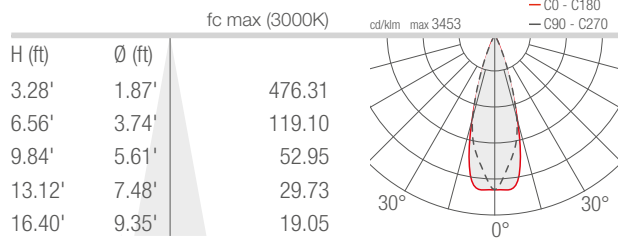

PHOTOMETRIC DATA

Note all Photometry is 3000K

V - 6°

S - 12°

M - 30°

L - 40°

W - 10°x45°

Job Name/Date:

Fixture Type Designation: