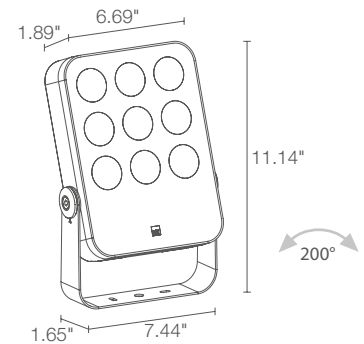

Fixture Dimensions

ORDERING INFORMATION

Example: SR30105ME or SR30105ME-1 Accessories / Power Supplies ordered separately.

SR3010				
Model No.	CCT	Optics	Finish	Cable Length
SR3010	F - 2700K 5 - 3000K 9 - 4000K 0 - 5000K	V - 6° S - 12° M - 30° L - 40° W - 10° x 45°	E - White F - Gray H - Anthracite T - Cor-ten C - Custom RAL <i>(Consult factory for "C")</i>	4.92' standard 1 - 16.40' 2 - 32.81' 3 - 49.21' 4 - 65.62'

Job Name/Date:

Fixture Type Designation: