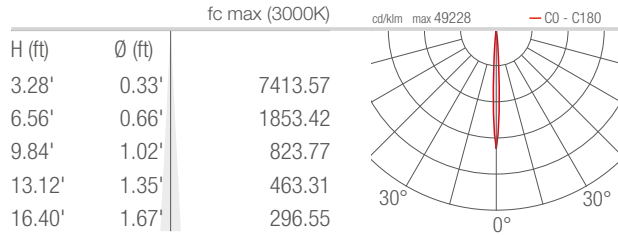

PHOTOMETRIC DATA

Note all Photometry is 3000K

V - 6°