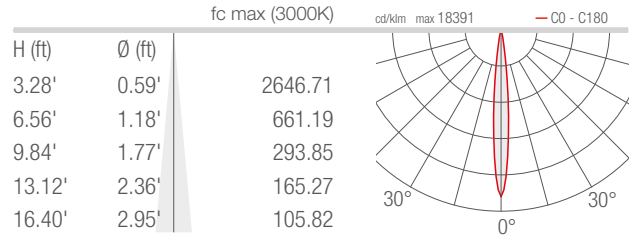

PHOTOMETRIC DATA

Note all Photometry is 3000K

V - 6°

S - 12°

M - 30°

L - 40°

W - 10°x45°

Job Name/Date:

Fixture Type Designation: