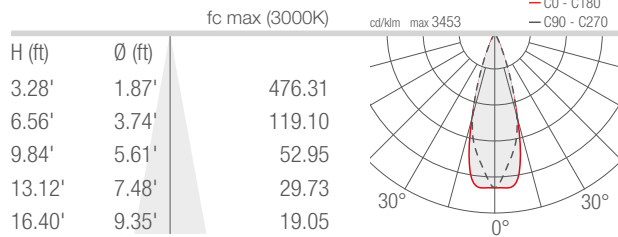

TECHNICAL DATA

Wattage / Input	23W (24VDC)
Power Supply	Remote, not included. See page 2.
Construction	Body: Die-Cast Aluminum Lens: Tempered, Serigraphed Extra-Clear Glass Cable Length: 4.92'
CCT	2700K, 3000K, 4000K, 5000K
CRI	>80
BUG Rating	B2-U0-G0 (3000K)
Delivered Lumens	1491 lm (3000K, 30°)
Efficacy	64.8 lm/W (3000K, 30°)
Optics	5 Standard (see below)
Finishes	4 Standard, Custom RAL (see below)
Fixture Dimensions	1.89" l x 7.44" w x 11.14" h
Fixture Weight	4.63 lbs
LED Source	9 Power LEDs
Lumen Maintenance	L95, B10 >50,000hrs (Ta 25°C)
Color Consistency	1/4 ANSI BIN
Operating Temp.	-4°F to +113°F
IP Rating	IP66
Impact Rating	IK06

Fixture Dimensions

ORDERING INFORMATION

Example: SR30105ME or SR30105ME-1 Accessories / Power Supplies ordered separately.

SR3010				
Model No.	CCT	Optics	Finish	Cable Length
SR3010	F - 2700K 5 - 3000K 9 - 4000K 0 - 5000K	V - 6° S - 12° M - 30° L - 40° W - 10° x 45°	E - White F - Gray H - Anthracite T - Cor-ten C - Custom RAL <i>(Consult factory for "C")</i>	4.92' standard 1 - 16.40' 2 - 32.81' 3 - 49.21' 4 - 65.62'

Honeycomb Louvre
Not available for 6° optic

WB5030H

Anti-glare hood - Anthracite finish
On request the finish can match the fixture

Job Name/Date:

Fixture Type Designation:

PHOTOMETRIC DATA

Note all Photometry is 3000K

V - 6°

S - 12°

M - 30°

L - 40°

W - 10°x45°

Job Name/Date:

Fixture Type Designation: