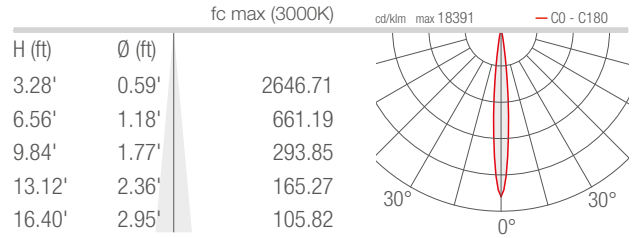

TECHNICAL DATA

Wattage / Input	23W (24VDC)
Power Supply	Remote, not included. See page 2.
Construction	Body: Die-Cast Aluminum Lens: Tempered, Serigraphed Extra-Clear Glass Cable Length: 4.92'
CCT	2700K, 3000K, 4000K, 5000K
CRI	>80
BUG Rating	B2-U0-G0 (3000K)
Delivered Lumens	1491 lm (3000K, 30°)
Efficacy	64.8 lm/W (3000K, 30°)
Optics	5 Standard (see below)
Finishes	4 Standard, Custom RAL (see below)
Fixture Dimensions	1.89" l x 7.44" w x 11.14" h
Fixture Weight	4.63 lbs
LED Source	9 Power LEDs
Lumen Maintenance	L95, B10 >50,000hrs (Ta 25°C)
Color Consistency	1/4 ANSI BIN
Operating Temp.	-4°F to +113°F
IP Rating	IP66
Impact Rating	IK06

Fixture Dimensions

ORDERING INFORMATION

Example: SR30105ME or SR30105ME-1 Accessories / Power Supplies ordered separately.

SR3010				
Model No.	CCT	Optics	Finish	Cable Length
SR3010	F - 2700K 5 - 3000K 9 - 4000K 0 - 5000K	V - 6° S - 12° M - 30° L - 40° W - 10° x 45°	E - White F - Gray H - Anthracite T - Cor-ten C - Custom RAL <i>(Consult factory for "C")</i>	4.92' standard 1 - 16.40' 2 - 32.81' 3 - 49.21' 4 - 65.62'

Honeycomb Louvre
Not available for 6° optic

WB5030H

Anti-glare hood - Anthracite finish
On request the finish can match the fixture

Job Name/Date:

Fixture Type Designation:

PHOTOMETRIC DATA

Note all Photometry is 3000K

V - 6°

S - 12°

M - 30°

L - 40°

W - 10°x45°

Job Name/Date:

Fixture Type Designation: