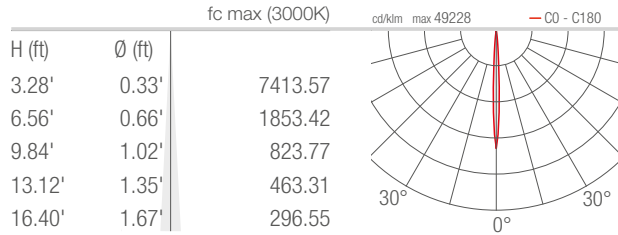

TECHNICAL DATA

Wattage / Input	23W (24VDC)
Power Supply	Remote, not included. See page 2.
Construction	Body: Die-Cast Aluminum Lens: Tempered, Serigraphed Extra-Clear Glass Cable Length: 4.92'
CCT	2700K, 3000K, 4000K, 5000K
CRI	>80
BUG Rating	B2-U0-G0 (3000K)
Delivered Lumens	1491 lm (3000K, 30°)
Efficacy	64.8 lm/W (3000K, 30°)
Optics	5 Standard (see below)
Finishes	4 Standard, Custom RAL (see below)
Fixture Dimensions	1.89" l x 7.44" w x 11.14" h
Fixture Weight	4.63 lbs
LED Source	9 Power LEDs
Lumen Maintenance	L95, B10 >50,000hrs (Ta 25°C)
Color Consistency	1/4 ANSI BIN
Operating Temp.	-4°F to +113°F
IP Rating	IP66
Impact Rating	IK06

Fixture Dimensions

ORDERING INFORMATION

Example: SR30105ME or SR30105ME-1 Accessories / Power Supplies ordered separately.

SR3010				
Model No.	CCT	Optics	Finish	Cable Length
SR3010	F - 2700K 5 - 3000K 9 - 4000K 0 - 5000K	V - 6° S - 12° M - 30° L - 40° W - 10° x 45°	E - White F - Gray H - Anthracite T - Cor-ten C - Custom RAL <i>(Consult factory for "C")</i>	4.92' standard 1 - 16.40' 2 - 32.81' 3 - 49.21' 4 - 65.62'

Honeycomb Louvre
Not available for 6° optic

WB5030H

Anti-glare hood - Anthracite finish
On request the finish can match the fixture

Job Name/Date:

Fixture Type Designation:

PHOTOMETRIC DATA

Note all Photometry is 3000K

V - 6°

S - 12°

M - 30°

L - 40°

W - 10°x45°

Job Name/Date:

Fixture Type Designation: