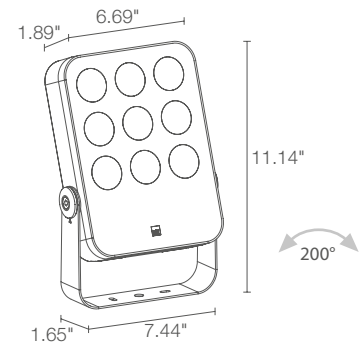

TECHNICAL DATA

Wattage / Input	23W (24VDC)
Power Supply	Remote, not included. See page 2.
Construction	Body: Die-Cast Aluminum Lens: Tempered, Serigraphed Extra-Clear Glass Cable Length: 4.92'
CCT	2700K, 3000K, 4000K, 5000K
CRI	>80
BUG Rating	B2-U0-G0 (3000K)
Delivered Lumens	1491 lm (3000K, 30°)
Efficacy	64.8 lm/W (3000K, 30°)
Optics	5 Standard (see below)
Finishes	4 Standard, Custom RAL (see below)
Fixture Dimensions	1.89" l x 7.44" w x 11.14" h
Fixture Weight	4.63 lbs
LED Source	9 Power LEDs
Lumen Maintenance	L95, B10 >50,000hrs (Ta 25°C)
Color Consistency	1/4 ANSI BIN
Operating Temp.	-4°F to +113°F
IP Rating	IP66
Impact Rating	IK06

Fixture Dimensions

ORDERING INFORMATION

Example: SR30105ME or SR30105ME-1 Accessories / Power Supplies ordered separately.

SR3010				
Model No.	CCT	Optics	Finish	Cable Length
SR3010	F - 2700K 5 - 3000K 9 - 4000K 0 - 5000K	V - 6° S - 12° M - 30° L - 40° W - 10° x 45°	E - White F - Gray H - Anthracite T - Cor-ten C - Custom RAL <i>(Consult factory for "C")</i>	4.92' standard 1 - 16.40' 2 - 32.81' 3 - 49.21' 4 - 65.62'