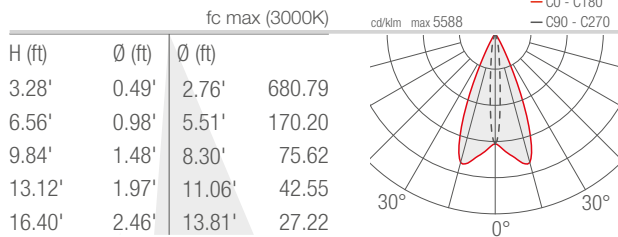

TECHNICAL DATA

Wattage / Input	23W (24VDC)
Power Supply	Remote, not included. See page 2.
Construction	Body: Die-Cast Aluminum Lens: Tempered, Serigraphed Extra-Clear Glass Cable Length: 4.92'
CCT	2700K, 3000K, 4000K, 5000K
CRI	>80
BUG Rating	B2-U0-G0 (3000K)
Delivered Lumens	1491 lm (3000K, 30°)
Efficacy	64.8 lm/W (3000K, 30°)
Optics	5 Standard (see below)
Finishes	4 Standard, Custom RAL (see below)
Fixture Dimensions	1.89" l x 7.44" w x 11.14" h
Fixture Weight	4.63 lbs
LED Source	9 Power LEDs
Lumen Maintenance	L95, B10 >50,000hrs (Ta 25°C)
Color Consistency	1/4 ANSI BIN
Operating Temp.	-4°F to +113°F
IP Rating	IP66
Impact Rating	IK06

Fixture Dimensions

ORDERING INFORMATION

Example: SR30105ME or SR30105ME-1 Accessories / Power Supplies ordered separately.

SR3010				
Model No.	CCT	Optics	Finish	Cable Length
SR3010	F - 2700K 5 - 3000K 9 - 4000K 0 - 5000K	V - 6° S - 12° M - 30° L - 40° W - 10° x 45°	E - White F - Gray H - Anthracite T - Cor-ten C - Custom RAL <i>(Consult factory for "C")</i>	4.92' standard 1 - 16.40' 2 - 32.81' 3 - 49.21' 4 - 65.62'

Honeycomb Louvre
Not available for 6° optic

WB5030H

Anti-glare hood - Anthracite finish
On request the finish can match the fixture

Job Name/Date:

Fixture Type Designation:

PHOTOMETRIC DATA

Note all Photometry is 3000K

V - 6°

S - 12°

M - 30°

L - 40°

W - 10°x45°

Job Name/Date:

Fixture Type Designation: