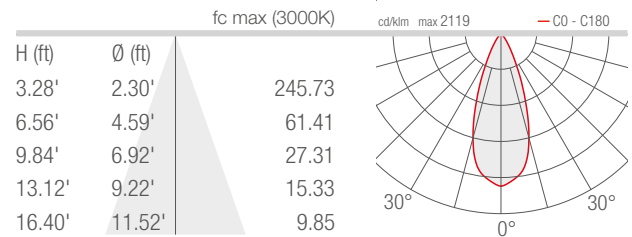

TECHNICAL DATA

Wattage / Input	23W (24VDC)
Power Supply	Remote, not included. See page 2.
Construction	Body: Die-Cast Aluminum Lens: Tempered, Serigraphed Extra-Clear Glass Cable Length: 4.92'
CCT	2700K, 3000K, 4000K, 5000K
CRI	>80
BUG Rating	B2-U0-G0 (3000K)
Delivered Lumens	1491 lm (3000K, 30°)
Efficacy	64.8 lm/W (3000K, 30°)
Optics	5 Standard (see below)
Finishes	4 Standard, Custom RAL (see below)
Fixture Dimensions	1.89" l x 7.44" w x 11.14" h
Fixture Weight	4.63 lbs
LED Source	9 Power LEDs
Lumen Maintenance	L95, B10 >50,000hrs (Ta 25°C)
Color Consistency	1/4 ANSI BIN
Operating Temp.	-4°F to +113°F
IP Rating	IP66
Impact Rating	IK06

Honeycomb Louvre
Not available for 6° optic

WB5030H

Anti-glare hood - Anthracite finish
On request the finish can match the fixture

Job Name/Date:

Fixture Type Designation:

PHOTOMETRIC DATA

Note all Photometry is 3000K

V - 6°

S - 12°

M - 30°

L - 40°

W - 10°x45°

Job Name/Date:

Fixture Type Designation: