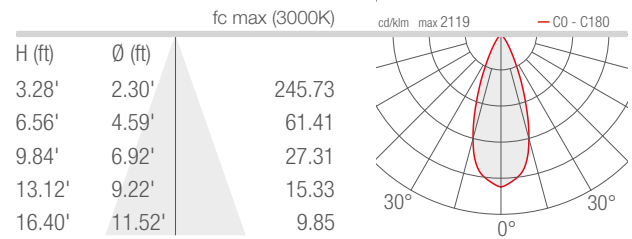

TECHNICAL DATA

| | |
|---------------------------|---|
| Wattage / Input | 23W (24VDC) |
| Power Supply | Remote, not included. See page 2. |
| Construction | Body: Die-Cast Aluminum Lens: Tempered, Serigraphed Extra-Clear Glass Cable Length: 4.92' |
| CCT | 2700K, 3000K, 4000K, 5000K |
| CRI | >80 |
| BUG Rating | B2-U0-G0 (3000K) |
| Delivered Lumens | 1491 lm (3000K, 30°) |
| Efficacy | 64.8 lm/W (3000K, 30°) |
| Optics | 5 Standard (see below) |
| Finishes | 4 Standard, Custom RAL (see below) |
| Fixture Dimensions | 3.11" l x 6.69" w x 13.31" h |
| Fixture Weight | 5.40 lbs |
| LED Source | 9 Power LEDs |
| Lumen Maintenance | L95, B10 >50,000hrs (Ta 25°C) |
| Color Consistency | 1/4 ANSI BIN |
| Operating Temp. | -4°F to +113°F |
| IP Rating | IP66 |
| Impact Rating | IK06 |

PHOTOMETRIC DATA

Note all Photometry is 3000K

V - 6°

S - 12°

M - 30°

L - 40°

W - 10°x45°

Job Name/Date: