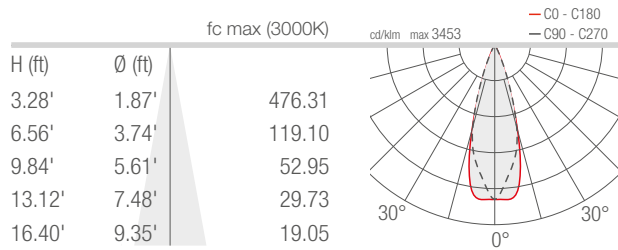

TECHNICAL DATA

| | |
|---------------------------|---|
| Wattage / Input | 23W (24VDC) |
| Power Supply | Remote, not included. See page 2. |
| Construction | Body: Die-Cast Aluminum Lens: Tempered, Serigraphed Extra-Clear Glass Cable Length: 4.92' |
| CCT | 2700K, 3000K, 4000K, 5000K |
| CRI | >80 |
| BUG Rating | B2-U0-G0 (3000K) |
| Delivered Lumens | 1491 lm (3000K, 30°) |
| Efficacy | 64.8 lm/W (3000K, 30°) |
| Optics | 5 Standard (see below) |
| Finishes | 4 Standard, Custom RAL (see below) |
| Fixture Dimensions | 3.11" l x 6.69" w x 13.31" h |
| Fixture Weight | 5.40 lbs |
| LED Source | 9 Power LEDs |
| Lumen Maintenance | L95, B10 >50,000hrs (Ta 25°C) |
| Color Consistency | 1/4 ANSI BIN |
| Operating Temp. | -4°F to +113°F |
| IP Rating | IP66 |
| Impact Rating | IK06 |

PHOTOMETRIC DATA

Note all Photometry is 3000K

V - 6°

S - 12°

M - 30°

L - 40°

W - 10°x45°

Job Name/Date: