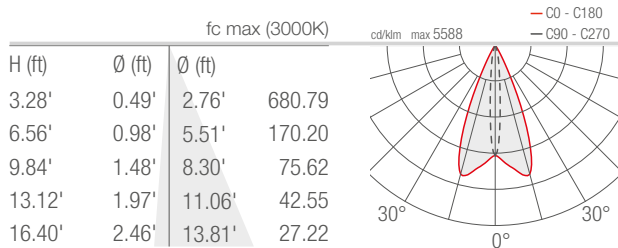

TECHNICAL DATA

| | |
|---------------------------|---|
| Wattage / Input | 23W (24VDC) |
| Power Supply | Remote, not included. See page 2. |
| Construction | Body: Die-Cast Aluminum Lens: Tempered, Serigraphed Extra-Clear Glass Cable Length: 4.92' |
| CCT | 2700K, 3000K, 4000K, 5000K |
| CRI | >80 |
| BUG Rating | B2-U0-G0 (3000K) |
| Delivered Lumens | 1491 lm (3000K, 30°) |
| Efficacy | 64.8 lm/W (3000K, 30°) |
| Optics | 5 Standard (see below) |
| Finishes | 4 Standard, Custom RAL (see below) |
| Fixture Dimensions | 3.11" l x 6.69" w x 13.31" h |
| Fixture Weight | 5.40 lbs |
| LED Source | 9 Power LEDs |
| Lumen Maintenance | L95, B10 >50,000hrs (Ta 25°C) |
| Color Consistency | 1/4 ANSI BIN |
| Operating Temp. | -4°F to +113°F |
| IP Rating | IP66 |
| Impact Rating | IK06 |

PHOTOMETRIC DATA

Note all Photometry is 3000K

V - 6°

S - 12°

M - 30°

L - 40°

W - 10°x45°

Job Name/Date: