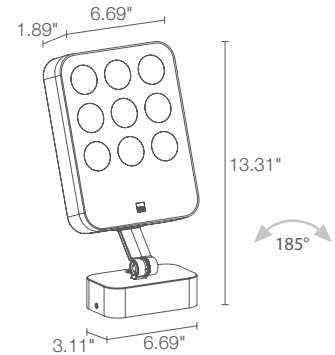

TECHNICAL DATA

| | |
|---------------------------|---|
| Wattage / Input | 23W (24VDC) |
| Power Supply | Remote, not included. See page 2. |
| Construction | Body: Die-Cast Aluminum Lens: Tempered, Serigraphed Extra-Clear Glass Cable Length: 4.92' |
| CCT | 2700K, 3000K, 4000K, 5000K |
| CRI | >80 |
| BUG Rating | B2-U0-G0 (3000K) |
| Delivered Lumens | 1491 lm (3000K, 30°) |
| Efficacy | 64.8 lm/W (3000K, 30°) |
| Optics | 5 Standard (see below) |
| Finishes | 4 Standard, Custom RAL (see below) |
| Fixture Dimensions | 3.11" l x 6.69" w x 13.31" h |
| Fixture Weight | 5.40 lbs |
| LED Source | 9 Power LEDs |
| Lumen Maintenance | L95, B10 >50,000hrs (Ta 25°C) |
| Color Consistency | 1/4 ANSI BIN |
| Operating Temp. | -4°F to +113°F |
| IP Rating | IP66 |
| Impact Rating | IK06 |

Fixture Dimensions

ORDERING INFORMATION

Example: SR31105ME. Accessories / Power Supplies ordered separately.

| SR3110 | | | |
|-----------|--|--|---|
| Model No. | CCT | Optics | Finish |
| SR3110 | F - 2700K 5 - 3000K 9 - 4000K 0 - 5000K | V - 6° S - 12° M - 30° L - 40° W - 10° x 45° | E - White F - Gray H - Anthracite T - Cor-ten C - Custom RAL (Consult factory for "C") |