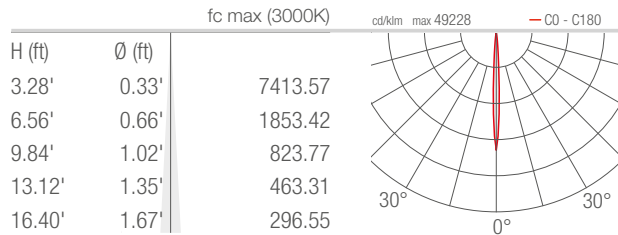

TECHNICAL DATA

| | |
|---------------------------|---|
| Wattage / Input | 23W (24VDC) |
| Power Supply | Remote, not included. See page 2. |
| Construction | Body: Die-Cast Aluminum Lens: Tempered, Serigraphed Extra-Clear Glass Cable Length: 4.92' |
| CCT | 2700K, 3000K, 4000K, 5000K |
| CRI | >80 |
| BUG Rating | B2-U0-G0 (3000K) |
| Delivered Lumens | 1491 lm (3000K, 30°) |
| Efficacy | 64.8 lm/W (3000K, 30°) |
| Optics | 5 Standard (see below) |
| Finishes | 4 Standard, Custom RAL (see below) |
| Fixture Dimensions | 3.11" l x 6.69" w x 13.31" h |
| Fixture Weight | 5.40 lbs |
| LED Source | 9 Power LEDs |
| Lumen Maintenance | L95, B10 >50,000hrs (Ta 25°C) |
| Color Consistency | 1/4 ANSI BIN |
| Operating Temp. | -4°F to +113°F |
| IP Rating | IP66 |
| Impact Rating | IK06 |

PHOTOMETRIC DATA

Note all Photometry is 3000K

V - 6°

S - 12°

M - 30°

L - 40°

W - 10°x45°

Job Name/Date: