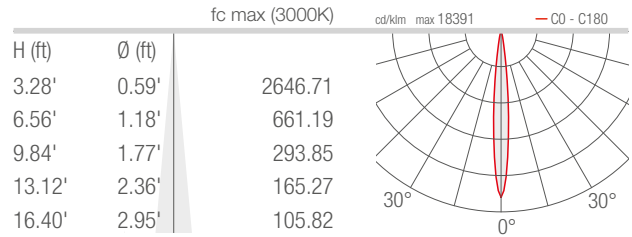

TECHNICAL DATA

| | |
|---------------------------|---|
| Wattage / Input | 23W (24VDC) |
| Power Supply | Remote, not included. See page 2. |
| Construction | Body: Die-Cast Aluminum Lens: Tempered, Serigraphed Extra-Clear Glass Cable Length: 4.92' |
| CCT | 2700K, 3000K, 4000K, 5000K |
| CRI | >80 |
| BUG Rating | B2-U0-G0 (3000K) |
| Delivered Lumens | 1491 lm (3000K, 30°) |
| Efficacy | 64.8 lm/W (3000K, 30°) |
| Optics | 5 Standard (see below) |
| Finishes | 4 Standard, Custom RAL (see below) |
| Fixture Dimensions | 3.11" l x 6.69" w x 13.31" h |
| Fixture Weight | 5.40 lbs |
| LED Source | 9 Power LEDs |
| Lumen Maintenance | L95, B10 >50,000hrs (Ta 25°C) |
| Color Consistency | 1/4 ANSI BIN |
| Operating Temp. | -4°F to +113°F |
| IP Rating | IP66 |
| Impact Rating | IK06 |

Fixture Dimensions

ORDERING INFORMATION

Example: SR31105ME. Accessories / Power Supplies ordered separately.

| SR3110 | | | |
|-----------|--|--|---|
| Model No. | CCT | Optics | Finish |
| SR3110 | F - 2700K 5 - 3000K 9 - 4000K 0 - 5000K | V - 6° S - 12° M - 30° L - 40° W - 10° x 45° | E - White F - Gray H - Anthracite T - Cor-ten C - Custom RAL (Consult factory for "C") |

PHOTOMETRIC DATA

Note all Photometry is 3000K

V - 6°

S - 12°

M - 30°

L - 40°

W - 10°x45°

Job Name/Date: