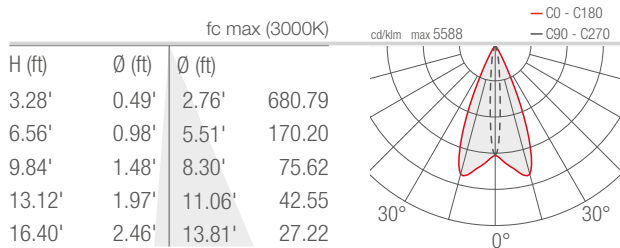

TECHNICAL DATA

Wattage / Input	23W (24VDC)
Power Supply	Remote, not included. See page 2.
Construction	Body: Die-Cast Aluminum Lens: Tempered, Serigraphed Extra-Clear Glass Cable Length: 4.92'
CCT	2700K, 3000K, 4000K, 5000K
CRI	>80
Delivered Lumens	1491 lm (3000K, 30°)
Efficacy	64.8 lm/W (3000K, 30°)
Optics	5 Standard (see below)
Finishes	4 Standard, Custom RAL (see below)
Fixture Dimensions	3.11" l x 6.69" w x 13.31" h
Fixture Weight	5.40 lbs
LED Source	9 Power LEDs
Lumen Maintenance	L95, B10 >50,000hrs (Ta 25°C)
Color Consistency	1/4 ANSI BIN
Operating Temp.	-4°F to +113°F
IP Rating	IP66
Impact Rating	IK06

Fixture Dimensions

ORDERING INFORMATION

Example: SR31105ME. Accessories / Power Supplies ordered separately.

SR3110			
Model No.	CCT	Optics	Finish
SR3110	F - 2700K 5 - 3000K 9 - 4000K 0 - 5000K	V - 6° S - 12° M - 30° L - 40° W - 10° x 45°	E - White F - Gray H - Anthracite T - Cor-ten C - Custom RAL (Consult factory for "C")

Note all Photometry is 3000K

V - 6°

S - 12°

M - 30°

L - 40°

W - 10°x45°

Job Name/Date:

Fixture Type Designation: