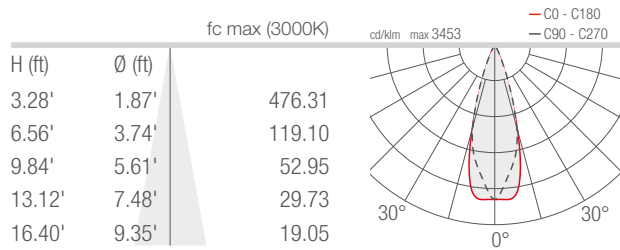

TECHNICAL DATA

Wattage / Input	23W (24VDC)
Power Supply	Remote, not included. See page 2.
Construction	Body: Die-Cast Aluminum Lens: Tempered, Serigraphed Extra-Clear Glass Cable Length: 4.92'
CCT	2700K, 3000K, 4000K, 5000K
CRI	>80
Delivered Lumens	1491 lm (3000K, 30°)
Efficacy	64.8 lm/W (3000K, 30°)
Optics	5 Standard (see below)
Finishes	4 Standard, Custom RAL (see below)
Fixture Dimensions	3.11" l x 6.69" w x 13.31" h
Fixture Weight	5.40 lbs
LED Source	9 Power LEDs
Lumen Maintenance	L95, B10 >50,000hrs (Ta 25°C)
Color Consistency	1/4 ANSI BIN
Operating Temp.	-4°F to +113°F
IP Rating	IP66
Impact Rating	IK06

Fixture Dimensions

ORDERING INFORMATION

Example: SR31105ME. Accessories / Power Supplies ordered separately.

SR3110			
Model No.	CCT	Optics	Finish
SR3110	F - 2700K 5 - 3000K 9 - 4000K 0 - 5000K	V - 6° S - 12° M - 30° L - 40° W - 10° x 45°	E - White F - Gray H - Anthracite T - Cor-ten C - Custom RAL (Consult factory for "C")

Note all Photometry is 3000K

V - 6°

S - 12°

M - 30°

L - 40°

W - 10°x45°

Job Name/Date:

Fixture Type Designation: