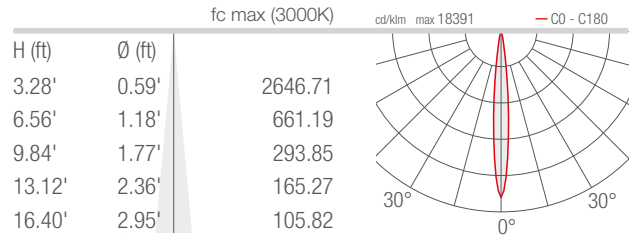

TECHNICAL DATA

Wattage / Input	23W (24VDC)
Power Supply	Remote, not included. See page 2.
Construction	Body: Die-Cast Aluminum Lens: Tempered, Serigraphed Extra-Clear Glass Cable Length: 4.92'
CCT	2700K, 3000K, 4000K, 5000K
CRI	>80
Delivered Lumens	1491 lm (3000K, 30°)
Efficacy	64.8 lm/W (3000K, 30°)
Optics	5 Standard (see below)
Finishes	4 Standard, Custom RAL (see below)
Fixture Dimensions	3.11" l x 6.69" w x 13.31" h
Fixture Weight	5.40 lbs
LED Source	9 Power LEDs
Lumen Maintenance	L95, B10 >50,000hrs (Ta 25°C)
Color Consistency	1/4 ANSI BIN
Operating Temp.	-4°F to +113°F
IP Rating	IP66
Impact Rating	IK06

Fixture Dimensions

ORDERING INFORMATION

Example: SR31105ME. Accessories / Power Supplies ordered separately.

SR3110			
Model No.	CCT	Optics	Finish
SR3110	F - 2700K 5 - 3000K 9 - 4000K 0 - 5000K	V - 6° S - 12° M - 30° L - 40° W - 10° x 45°	E - White F - Gray H - Anthracite T - Cor-ten C - Custom RAL (Consult factory for "C")

Note all Photometry is 3000K

V - 6°

S - 12°

M - 30°

L - 40°

W - 10°x45°

Job Name/Date:

Fixture Type Designation: