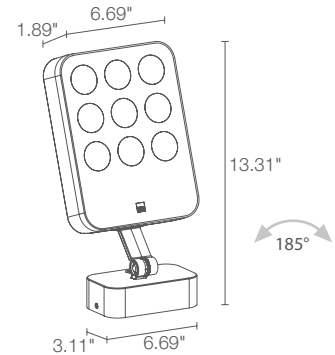

TECHNICAL DATA

Wattage / Input	23W (24VDC)
Power Supply	Remote, not included. See page 2.
Construction	Body: Die-Cast Aluminum Lens: Tempered, Serigraphed Extra-Clear Glass Cable Length: 4.92'
CCT	2700K, 3000K, 4000K, 5000K
CRI	>80
Delivered Lumens	1491 lm (3000K, 30°)
Efficacy	64.8 lm/W (3000K, 30°)
Optics	5 Standard (see below)
Finishes	4 Standard, Custom RAL (see below)
Fixture Dimensions	3.11" l x 6.69" w x 13.31" h
Fixture Weight	5.40 lbs
LED Source	9 Power LEDs
Lumen Maintenance	L95, B10 >50,000hrs (Ta 25°C)
Color Consistency	1/4 ANSI BIN
Operating Temp.	-4°F to +113°F
IP Rating	IP66
Impact Rating	IK06

Fixture Dimensions

ORDERING INFORMATION

Example: SR31105ME. Accessories / Power Supplies ordered separately.

SR3110			
Model No.	CCT	Optics	Finish
SR3110	F - 2700K 5 - 3000K 9 - 4000K 0 - 5000K	V - 6° S - 12° M - 30° L - 40° W - 10° x 45°	E - White F - Gray H - Anthracite T - Cor-ten C - Custom RAL (Consult factory for "C")

Note all Photometry is 3000K

V - 6°

S - 12°

M - 30°

L - 40°

W - 10°x45°

Job Name/Date:

Fixture Type Designation: