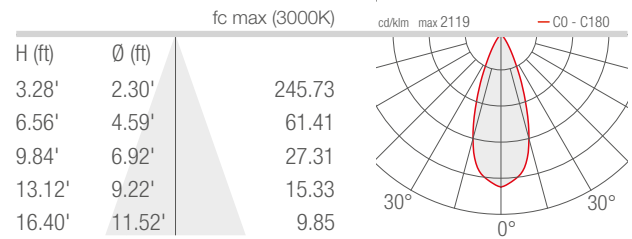

TECHNICAL DATA

Wattage / Input	23W (24VDC)
Power Supply	Remote, not included. See page 2.
Construction	Body: Die-Cast Aluminum Lens: Tempered, Serigraphed Extra-Clear Glass Cable Length: 4.92'
CCT	2700K, 3000K, 4000K, 5000K
CRI	>80
Delivered Lumens	1491 lm (3000K, 30°)
Efficacy	64.8 lm/W (3000K, 30°)
Optics	5 Standard (see below)
Finishes	4 Standard, Custom RAL (see below)
Fixture Dimensions	3.11" l x 6.69" w x 13.31" h
Fixture Weight	5.40 lbs
LED Source	9 Power LEDs
Lumen Maintenance	L95, B10 >50,000hrs (Ta 25°C)
Color Consistency	1/4 ANSI BIN
Operating Temp.	-4°F to +113°F
IP Rating	IP66
Impact Rating	IK06

Fixture Dimensions

ORDERING INFORMATION

Example: SR31105ME. Accessories / Power Supplies ordered separately.

SR3110			
Model No.	CCT	Optics	Finish
SR3110	F - 2700K 5 - 3000K 9 - 4000K 0 - 5000K	V - 6° S - 12° M - 30° L - 40° W - 10° x 45°	E - White F - Gray H - Anthracite T - Cor-ten C - Custom RAL (Consult factory for "C")

Note all Photometry is 3000K

V - 6°

S - 12°

M - 30°

L - 40°

W - 10°x45°

Job Name/Date:

Fixture Type Designation: