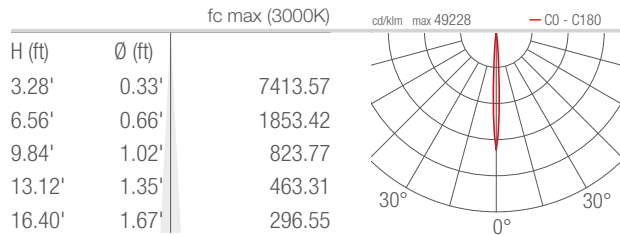

TECHNICAL DATA

Wattage / Input	23W (24VDC)
Power Supply	Remote, not included. See page 2.
Construction	Body: Die-Cast Aluminum Lens: Tempered, Serigraphed Extra-Clear Glass Cable Length: 4.92'
CCT	2700K, 3000K, 4000K, 5000K
CRI	>80
Delivered Lumens	1491 lm (3000K, 30°)
Efficacy	64.8 lm/W (3000K, 30°)
Optics	5 Standard (see below)
Finishes	4 Standard, Custom RAL (see below)
Fixture Dimensions	3.11" l x 6.69" w x 13.31" h
Fixture Weight	5.40 lbs
LED Source	9 Power LEDs
Lumen Maintenance	L95, B10 >50,000hrs (Ta 25°C)
Color Consistency	1/4 ANSI BIN
Operating Temp.	-4°F to +113°F
IP Rating	IP66
Impact Rating	IK06

Fixture Dimensions

ORDERING INFORMATION

Example: SR31105ME. Accessories / Power Supplies ordered separately.

SR3110			
Model No.	CCT	Optics	Finish
SR3110	F - 2700K 5 - 3000K 9 - 4000K 0 - 5000K	V - 6° S - 12° M - 30° L - 40° W - 10° x 45°	E - White F - Gray H - Anthracite T - Cor-ten C - Custom RAL (Consult factory for "C")

Note all Photometry is 3000K

V - 6°

S - 12°

M - 30°

L - 40°

W - 10°x45°

Job Name/Date:

Fixture Type Designation: