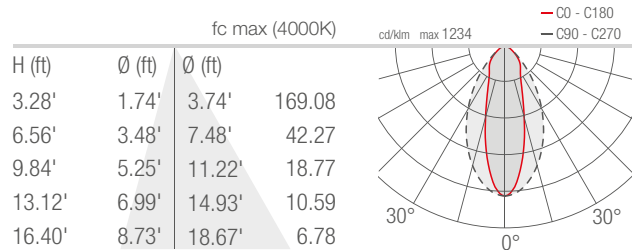

TECHNICAL DATA

Wattage / Input	33W (24VDC)
Power Supply	Remote, not included. See page 2.
Construction	Body: Die-Cast Aluminum Lens: Tempered, Serigraphed Extra-Clear Glass Cable Length: 4.92'
CCT	RGBW (4000K)
CRI	>80
BUG Rating	B1-U1-G0 (58°, 30° x 60°, 60° x 30°) B2-U1-G0 (21°, 32°)
Delivered Lumens	1532 lm: (R) 240 lm, (G) 423 lm, (B) 170 lm, (W) 699 lm (32°)
Efficacy	46.4 lm/W (32°)
Optics	5 Standard (see below)
Finishes	4 Standard, Custom RAL (see below)
Fixture Dimensions	1.89" l x 7.44" w x 11.14" h
Fixture Weight	4.54 lbs
LED Source	9 LED RGBW groups
Lumen Maintenance	L90, B10 >50,000hrs (Ta 25°C)
Operating Temp.	-4°F to +113°F
IP Rating	IP66
Impact Rating	IK06

Fixture Dimensions

ORDERING INFORMATION

Example: SR32007ME or SR32007ME-1. Accessories / Power Supplies ordered separately.

SR3200	7			-	
Model No.	CCT	Optics	Finish	Cable Length	
SR3200	7 - RGBW	S - 21° M - 32° L - 58° W - 30° x 60° X - 60° x 30°	E - White F - Gray H - Anthracite T - Cor-ten C - Custom RAL <i>(consult factory for "C")</i>	4.92' standard 1 - 16.40' 2 - 32.81' 3 - 49.21' 4 - 65.62'	

On request the finish can match the fixture

Job Name/Date:

Fixture Type Designation:

PHOTOMETRIC DATA

Note all Photometry is 3000K

S - 21°

M - 32°

L - 58°

W - 30°x60°

X - 60°x30°

Job Name/Date:

Fixture Type Designation: