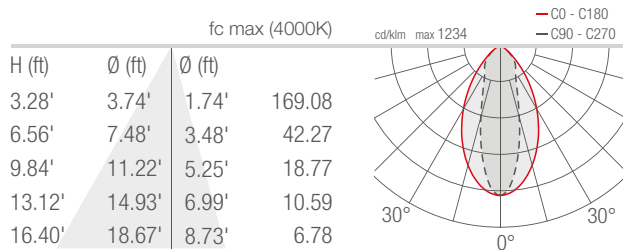

TECHNICAL DATA

Wattage / Input	33W (24VDC)
Power Supply	Remote, not included. See page 2.
Construction	Body: Die-Cast Aluminum Lens: Tempered, Serigraphed Extra-Clear Glass Cable Length: 4.92'
CCT	RGBW (4000K)
CRI	>80
BUG Rating	B1-U1-G0 (58°, 30° x 60°, 60° x 30°) B2-U1-G0 (21°, 32°)
Delivered Lumens	1532 lm: (R) 240 lm, (G) 423 lm, (B) 170 lm, (W) 699 lm (32°)
Efficacy	46.4 lm/W (32°)
Optics	5 Standard (see below)
Finishes	4 Standard, Custom RAL (see below)
Fixture Dimensions	1.89" l x 7.44" w x 11.14" h
Fixture Weight	4.54 lbs
LED Source	9 LED RGBW groups
Lumen Maintenance	L90, B10 >50,000hrs (Ta 25°C)
Operating Temp.	-4°F to +113°F
IP Rating	IP66
Impact Rating	IK06

Fixture Dimensions

ORDERING INFORMATION

Example: SR32007ME or SR32007ME-1. Accessories / Power Supplies ordered separately.

SR3200	7			-	
Model No.	CCT	Optics	Finish	Cable Length	
SR3200	7 - RGBW	S - 21° M - 32° L - 58° W - 30° x 60° X - 60° x 30°	E - White F - Gray H - Anthracite T - Cor-ten C - Custom RAL <i>(consult factory for "C")</i>	4.92' standard 1 - 16.40' 2 - 32.81' 3 - 49.21' 4 - 65.62'	

On request the finish can match the fixture

Job Name/Date:

Fixture Type Designation:

PHOTOMETRIC DATA

Note all Photometry is 3000K

S - 21°

M - 32°

L - 58°

W - 30°x60°

X - 60°x30°

Job Name/Date:

Fixture Type Designation: