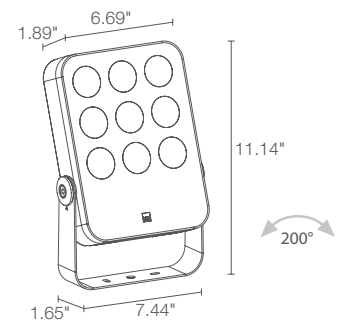

TECHNICAL DATA

Wattage / Input	33W (24VDC)
Power Supply	Remote, not included. See page 2.
Construction	Body: Die-Cast Aluminum Lens: Tempered, Serigraphed Extra-Clear Glass Cable Length: 4.92'
CCT	RGBW (4000K)
CRI	>80
BUG Rating	B1-U1-G0 (58°, 30° x 60°, 60° x 30°) B2-U1-G0 (21°, 32°)
Delivered Lumens	1532 lm: (R) 240 lm, (G) 423 lm, (B) 170 lm, (W) 699 lm (32°)
Efficacy	46.4 lm/W (32°)
Optics	5 Standard (see below)
Finishes	4 Standard, Custom RAL (see below)
Fixture Dimensions	1.89" l x 7.44" w x 11.14" h
Fixture Weight	4.54 lbs
LED Source	9 LED RGBW groups
Lumen Maintenance	L90, B10 >50,000hrs (Ta 25°C)
Operating Temp.	-4°F to +113°F
IP Rating	IP66
Impact Rating	IK06

Fixture Dimensions

ORDERING INFORMATION

Example: SR32007ME or SR32007ME-1. Accessories / Power Supplies ordered separately.

SR3200	7			-	
Model No.	CCT	Optics	Finish	Cable Length	
SR3200	7 - RGBW	S - 21° M - 32° L - 58° W - 30° x 60° X - 60° x 30°	E - White F - Gray H - Anthracite T - Cor-ten C - Custom RAL <i>(consult factory for "C")</i>	4.92' standard 1 - 16.40' 2 - 32.81' 3 - 49.21' 4 - 65.62'	

W - 30°x60°

X - 60°x30°

Job Name/Date:

Fixture Type Designation: