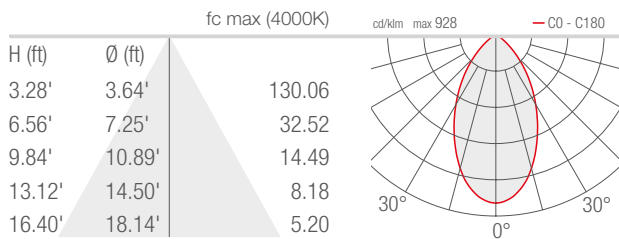

TECHNICAL DATA

Wattage / Input	33W (24VDC)
Power Supply	Remote, not included. See page 2.
Construction	Body: Die-Cast Aluminum Lens: Tempered, Serigraphed Extra-Clear Glass Cable Length: 4.92'
CCT	RGBW (4000K)
CRI	>80
BUG Rating	B1-U1-G0 (58°, 30° x 60°, 60° x 30°) B2-U1-G0 (21°, 32°)
Delivered Lumens	1532 lm: (R) 240 lm, (G) 423 lm, (B) 170 lm, (W) 699 lm (32°)
Efficacy	46.4 lm/W (32°)
Optics	5 Standard (see below)
Finishes	4 Standard, Custom RAL (see below)
Fixture Dimensions	1.89" l x 7.44" w x 11.14" h
Fixture Weight	4.54 lbs
LED Source	9 LED RGBW groups
Lumen Maintenance	L90, B10 >50,000hrs (Ta 25°C)
Operating Temp.	-4°F to +113°F
IP Rating	IP66
Impact Rating	IK06

Fixture Dimensions

ORDERING INFORMATION

Example: SR32007ME or SR32007ME-1. Accessories / Power Supplies ordered separately.

SR3200	7			-	
Model No.	CCT	Optics	Finish	Cable Length	
SR3200	7 - RGBW	S - 21° M - 32° L - 58° W - 30° x 60° X - 60° x 30°	E - White F - Gray H - Anthracite T - Cor-ten C - Custom RAL <i>(consult factory for "C")</i>	4.92' standard 1 - 16.40' 2 - 32.81' 3 - 49.21' 4 - 65.62'	

On request the finish can match the fixture

Job Name/Date:

Fixture Type Designation:

PHOTOMETRIC DATA

Note all Photometry is 3000K

S - 21°

M - 32°

L - 58°

W - 30°x60°

X - 60°x30°

Job Name/Date:

Fixture Type Designation: