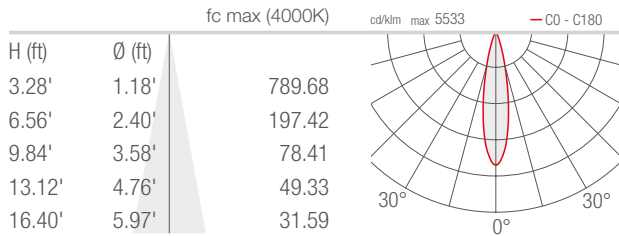

TECHNICAL DATA

Wattage / Input	33W (24VDC)
Power Supply	Remote, not included. See page 2.
Construction	Body: Die-Cast Aluminum Lens: Tempered, Serigraphed Extra-Clear Glass Cable Length: 4.92'
CCT	RGBW (4000K)
CRI	>80
BUG Rating	B1-U1-G0 (58°, 30° x 60°, 60° x 30°) B2-U1-G0 (21°, 32°)
Delivered Lumens	1532 lm: (R) 240 lm, (G) 423 lm, (B) 170 lm, (W) 699 lm (32°)
Efficacy	46.4 lm/W (32°)
Optics	5 Standard (see below)
Finishes	4 Standard, Custom RAL (see below)
Fixture Dimensions	1.89" l x 7.44" w x 11.14" h
Fixture Weight	4.54 lbs
LED Source	9 LED RGBW groups
Lumen Maintenance	L90, B10 >50,000hrs (Ta 25°C)
Operating Temp.	-4°F to +113°F
IP Rating	IP66
Impact Rating	IK06

Fixture Dimensions

ORDERING INFORMATION

Example: SR32007ME or SR32007ME-1. Accessories / Power Supplies ordered separately.

SR3200	7			-	
Model No.	CCT	Optics	Finish	Cable Length	
SR3200	7 - RGBW	S - 21° M - 32° L - 58° W - 30° x 60° X - 60° x 30°	E - White F - Gray H - Anthracite T - Cor-ten C - Custom RAL <i>(consult factory for "C")</i>	4.92' standard 1 - 16.40' 2 - 32.81' 3 - 49.21' 4 - 65.62'	

On request the finish can match the fixture

Job Name/Date:

Fixture Type Designation:

PHOTOMETRIC DATA

Note all Photometry is 3000K

S - 21°

M - 32°

L - 58°

W - 30°x60°

X - 60°x30°

Job Name/Date:

Fixture Type Designation: