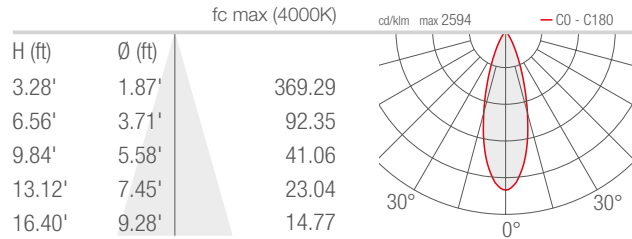

TECHNICAL DATA

Wattage / Input	33W (24VDC)
Power Supply	Remote, not included. See page 2.
Construction	Body: Die-Cast Aluminum Lens: Tempered, Serigraphed Extra-Clear Glass Cable Length: 4.92'
CCT	RGBW (4000K)
CRI	>80
BUG Rating	B1-U1-G0 (58°, 30° x 60°, 60° x 30°) B2-U1-G0 (21°, 32°)
Delivered Lumens	1532 lm: (R) 240 lm, (G) 423 lm, (B) 170 lm, (W) 699 lm (32°)
Efficacy	46.4 lm/W (32°)
Optics	5 Standard (see below)
Finishes	4 Standard, Custom RAL (see below)
Fixture Dimensions	1.89" l x 7.44" w x 11.14" h
Fixture Weight	4.54 lbs
LED Source	9 LED RGBW groups
Lumen Maintenance	L90, B10 >50,000hrs (Ta 25°C)
Operating Temp.	-4°F to +113°F
IP Rating	IP66
Impact Rating	IK06

Fixture Dimensions

ORDERING INFORMATION

Example: SR32007ME or SR32007ME-1. Accessories / Power Supplies ordered separately.

SR3200	7			-	
Model No.	CCT	Optics	Finish	Cable Length	
SR3200	7 - RGBW	S - 21° M - 32° L - 58° W - 30° x 60° X - 60° x 30°	E - White F - Gray H - Anthracite T - Cor-ten C - Custom RAL <i>(consult factory for "C")</i>	4.92' standard 1 - 16.40' 2 - 32.81' 3 - 49.21' 4 - 65.62'	

On request the finish can match the fixture

Job Name/Date:

Fixture Type Designation:

PHOTOMETRIC DATA

Note all Photometry is 3000K

S - 21°

M - 32°

L - 58°

W - 30°x60°

X - 60°x30°

Job Name/Date:

Fixture Type Designation: