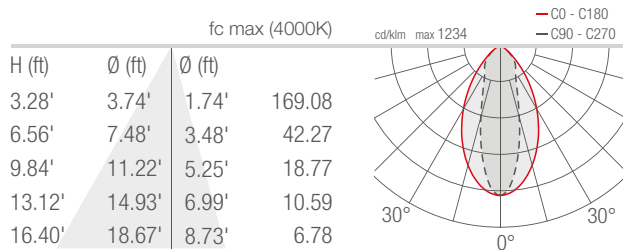

TECHNICAL DATA

Wattage / Input	33W (24VDC)
Power Supply	Remote, not included. See page 2.
Construction	Body: Die-Cast Aluminum Lens: Tempered, Serigraphed Extra-Clear Glass Cable Length: 4.92'
CCT	RGBW (4000K)
CRI	>80
Delivered Lumens	1532 lm: (R) 240 lm, (G) 423 lm, (B) 170 lm, (W) 699 lm (32°)
Efficacy	46.4 lm/W (32°)
Optics	5 Standard (see below)
Finishes	4 Standard, Custom RAL (see below)
Fixture Dimensions	1.89" l x 7.44" w x 11.14" h
Fixture Weight	4.54 lbs
LED Source	9 LED RGBW groups
Lumen Maintenance	L90, B10 >50,000hrs (Ta 25°C)
Operating Temp.	-4°F to +113°F
IP Rating	IP66
Impact Rating	IK06

Fixture Dimensions

ORDERING INFORMATION

Example: SR3200ME or SR3200ME-1. Accessories / Power Supplies ordered separately.

SR3200	7			-	
Model No.	CCT	Optics	Finish	Cable Length	
SR3200	7 - RGBW	S - 21° M - 32° L - 58° W - 30° x 60° X - 60° x 30°	E - White F - Gray H - Anthracite T - Cor-ten C - Custom RAL <i>(consult factory for "C")</i>	4.92' standard 1 - 16.40' 2 - 32.81' 3 - 49.21' 4 - 65.62'	

On request the finish can match the fixture

Job Name/Date:

Fixture Type Designation:

PHOTOMETRIC DATA

Note all Photometry is 3000K

S - 21°

M - 32°

L - 58°

W - 30°x60°

X - 60°x30°

Job Name/Date:

Fixture Type Designation: