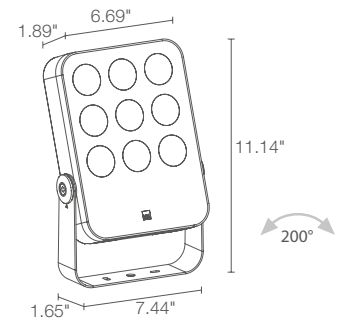

TECHNICAL DATA

Wattage / Input	33W (24VDC)
Power Supply	Remote, not included. See page 2.
Construction	Body: Die-Cast Aluminum Lens: Tempered, Serigraphed Extra-Clear Glass Cable Length: 4.92'
CCT	RGBW (4000K)
CRI	>80
Delivered Lumens	1532 lm: (R) 240 lm, (G) 423 lm, (B) 170 lm, (W) 699 lm (32°)
Efficacy	46.4 lm/W (32°)
Optics	5 Standard (see below)
Finishes	4 Standard, Custom RAL (see below)
Fixture Dimensions	1.89" l x 7.44" w x 11.14" h
Fixture Weight	4.54 lbs
LED Source	9 LED RGBW groups
Lumen Maintenance	L90, B10 >50,000hrs (Ta 25°C)
Operating Temp.	-4°F to +113°F
IP Rating	IP66
Impact Rating	IK06

Fixture Dimensions

ORDERING INFORMATION

Example: SR3200ME or SR3200ME-1. Accessories / Power Supplies ordered separately.

SR3200	7			-	
Model No.	CCT	Optics	Finish	Cable Length	
SR3200	7 - RGBW	S - 21° M - 32° L - 58° W - 30° x 60° X - 60° x 30°	E - White F - Gray H - Anthracite T - Cor-ten C - Custom RAL <i>(consult factory for "C")</i>	4.92' standard 1 - 16.40' 2 - 32.81' 3 - 49.21' 4 - 65.62'	

W - 30°x60°

X - 60°x30°

Job Name/Date:

Fixture Type Designation: