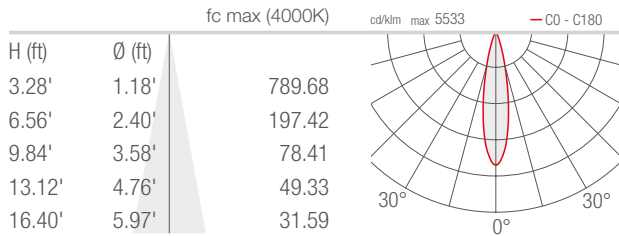

TECHNICAL DATA

Wattage / Input	33W (24VDC)
Power Supply	Remote, not included. See page 2.
Construction	Body: Die-Cast Aluminum Lens: Tempered, Serigraphed Extra-Clear Glass Cable Length: 4.92'
CCT	RGBW (4000K)
CRI	>80
Delivered Lumens	1532 lm: (R) 240 lm, (G) 423 lm, (B) 170 lm, (W) 699 lm (32°)
Efficacy	46.4 lm/W (32°)
Optics	5 Standard (see below)
Finishes	4 Standard, Custom RAL (see below)
Fixture Dimensions	1.89" l x 7.44" w x 11.14" h
Fixture Weight	4.54 lbs
LED Source	9 LED RGBW groups
Lumen Maintenance	L90, B10 >50,000hrs (Ta 25°C)
Operating Temp.	-4°F to +113°F
IP Rating	IP66
Impact Rating	IK06

Fixture Dimensions

ORDERING INFORMATION

Example: SR3200ME or SR3200ME-1. Accessories / Power Supplies ordered separately.

SR3200	7			-	
Model No.	CCT	Optics	Finish	Cable Length	
SR3200	7 - RGBW	S - 21° M - 32° L - 58° W - 30° x 60° X - 60° x 30°	E - White F - Gray H - Anthracite T - Cor-ten C - Custom RAL <i>(consult factory for "C")</i>	4.92' standard 1 - 16.40' 2 - 32.81' 3 - 49.21' 4 - 65.62'	

On request the finish can match the fixture

Job Name/Date:

Fixture Type Designation:

PHOTOMETRIC DATA

Note all Photometry is 3000K

S - 21°

M - 32°

L - 58°

W - 30°x60°

X - 60°x30°

Job Name/Date:

Fixture Type Designation: