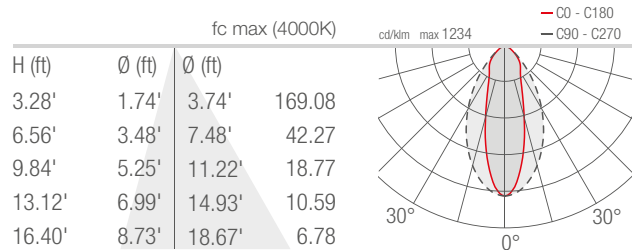

TECHNICAL DATA

Wattage / Input	33W (24VDC)
Power Supply	Remote, not included. See page 2.
Construction	Body: Die-Cast Aluminum Lens: Tempered, Serigraphed Extra-Clear Glass Cable Length: 4.92'
CCT	RGBW (4000K)
CRI	>80
Delivered Lumens	1532 lm: (R) 240 lm, (G) 423 lm, (B) 170 lm, (W) 699 lm (32°)
Efficacy	46.4 lm/W (32°)
Optics	5 Standard (see below)
Finishes	4 Standard, Custom RAL (see below)
Fixture Dimensions	1.89" l x 7.44" w x 11.14" h
Fixture Weight	4.54 lbs
LED Source	9 LED RGBW groups
Lumen Maintenance	L90, B10 >50,000hrs (Ta 25°C)
Operating Temp.	-4°F to +113°F
IP Rating	IP66
Impact Rating	IK06

Fixture Dimensions

ORDERING INFORMATION

Example: SR3200ME or SR3200ME-1. Accessories / Power Supplies ordered separately.

SR3200	7			-	
Model No.	CCT	Optics	Finish	Cable Length	
SR3200	7 - RGBW	S - 21° M - 32° L - 58° W - 30° x 60° X - 60° x 30°	E - White F - Gray H - Anthracite T - Cor-ten C - Custom RAL <i>(consult factory for "C")</i>	4.92' standard 1 - 16.40' 2 - 32.81' 3 - 49.21' 4 - 65.62'	

On request the finish can match the fixture

Job Name/Date:

Fixture Type Designation:

PHOTOMETRIC DATA

Note all Photometry is 3000K

S - 21°

M - 32°

L - 58°

W - 30°x60°

X - 60°x30°

Job Name/Date:

Fixture Type Designation: