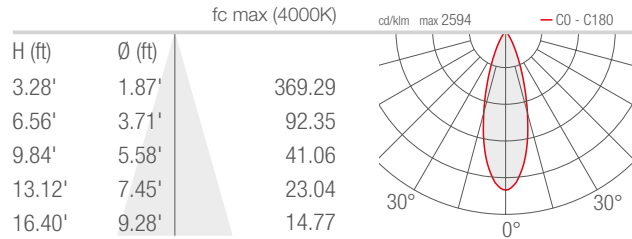

TECHNICAL DATA

Wattage / Input	33W (24VDC)
Power Supply	Remote, not included. See page 2.
Construction	Body: Die-Cast Aluminum Lens: Tempered, Serigraphed Extra-Clear Glass Cable Length: 4.92'
CCT	RGBW (4000K)
CRI	>80
Delivered Lumens	1532 lm: (R) 240 lm, (G) 423 lm, (B) 170 lm, (W) 699 lm (32°)
Efficacy	46.4 lm/W (32°)
Optics	5 Standard (see below)
Finishes	4 Standard, Custom RAL (see below)
Fixture Dimensions	1.89" l x 7.44" w x 11.14" h
Fixture Weight	4.54 lbs
LED Source	9 LED RGBW groups
Lumen Maintenance	L90, B10 >50,000hrs (Ta 25°C)
Operating Temp.	-4°F to +113°F
IP Rating	IP66
Impact Rating	IK06

Fixture Dimensions

ORDERING INFORMATION

Example: SR3200ME or SR3200ME-1. Accessories / Power Supplies ordered separately.

SR3200	7			-	
Model No.	CCT	Optics	Finish	Cable Length	
SR3200	7 - RGBW	S - 21° M - 32° L - 58° W - 30° x 60° X - 60° x 30°	E - White F - Gray H - Anthracite T - Cor-ten C - Custom RAL <i>(consult factory for "C")</i>	4.92' standard 1 - 16.40' 2 - 32.81' 3 - 49.21' 4 - 65.62'	

On request the finish can match the fixture

Job Name/Date:

Fixture Type Designation:

PHOTOMETRIC DATA

Note all Photometry is 3000K

S - 21°

M - 32°

L - 58°

W - 30°x60°

X - 60°x30°

Job Name/Date:

Fixture Type Designation: