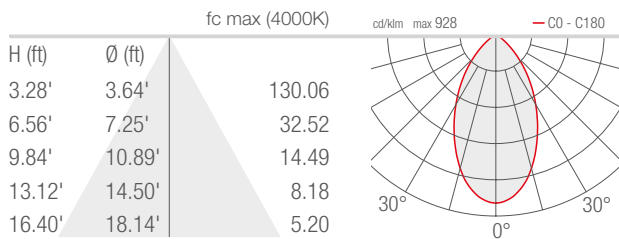

TECHNICAL DATA

Wattage / Input	33W (24VDC)
Power Supply	Remote, not included. See page 2.
Construction	Body: Die-Cast Aluminum Lens: Tempered, Serigraphed Extra-Clear Glass Cable Length: 4.92'
CCT	RGBW (4000K)
CRI	>80
Delivered Lumens	1532 lm: (R) 240 lm, (G) 423 lm, (B) 170 lm, (W) 699 lm (32°)
Efficacy	46.4 lm/W (32°)
Optics	5 Standard (see below)
Finishes	4 Standard, Custom RAL (see below)
Fixture Dimensions	1.89" l x 7.44" w x 11.14" h
Fixture Weight	4.54 lbs
LED Source	9 LED RGBW groups
Lumen Maintenance	L90, B10 >50,000hrs (Ta 25°C)
Operating Temp.	-4°F to +113°F
IP Rating	IP66
Impact Rating	IK06

Fixture Dimensions

ORDERING INFORMATION

Example: SR3200ME or SR3200ME-1. Accessories / Power Supplies ordered separately.

SR3200	7			-	
Model No.	CCT	Optics	Finish	Cable Length	
SR3200	7 - RGBW	S - 21° M - 32° L - 58° W - 30° x 60° X - 60° x 30°	E - White F - Gray H - Anthracite T - Cor-ten C - Custom RAL <i>(consult factory for "C")</i>	4.92' standard 1 - 16.40' 2 - 32.81' 3 - 49.21' 4 - 65.62'	

On request the finish can match the fixture

Job Name/Date:

Fixture Type Designation:

PHOTOMETRIC DATA

Note all Photometry is 3000K

S - 21°

M - 32°

L - 58°

W - 30°x60°

X - 60°x30°

Job Name/Date:

Fixture Type Designation: