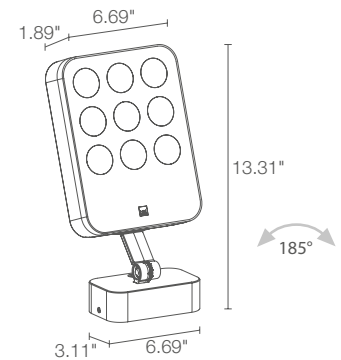

TECHNICAL DATA

Wattage / Input	33W (24VDC)
Power Supply	Remote, not included. See page 2.
Construction	Body: Die-Cast Aluminum Lens: Tempered, Serigraphed Extra-Clear Glass Cable Length: 4.92'
CCT	RGBW (4000K)
CRI	>80
Delivered Lumens	1532 lm: (R) 240 lm, (G) 423 lm, (B) 170 lm, (W) 699 lm (32°)
Efficacy	46.4 lm/W (32°)
Optics	5 Standard (see below)
Finishes	4 Standard, Custom RAL (see below)
Fixture Dimensions	3.11" l x 6.69" w x 13.31" h
Fixture Weight	5.29 lbs
LED Source	9 LED RGBW groups
Lumen Maintenance	L90, B10 >50,000hrs (Ta 25°C)
Operating Temp.	-4°F to +113°F
IP Rating	IP66
Impact Rating	IK06

Fixture Dimensions

ORDERING INFORMATION

Example: SR33007ME or SR33007ME-1. Power Supplies ordered separately.

SR3300	7			-	
Model No.	CCT	Optics	Finish	Cable Length	
SR3300	7 - RGBW	S - 21° M - 32° L - 58° W - 30° x 60° X - 60° x 30°	E - White F - Gray H - Anthracite T - Cor-ten C - Custom RAL <i>(Consult factory for "C")</i>	4.92' standard 1 - 16.40' 2 - 32.81' 3 - 49.21' 4 - 65.62'	

Job Name/Date:

Fixture Type Designation:

SUGGESTED POWER SUPPLIES

24VDC - RGBW

Part Number	Description	Input/Output	# of Fixtures
PPLT00288	DMX / RDM / DALI / 0-10V	120-277VAC to 24VDC, 100W, Class 2	1-2

For other power supply options consult factory.

PHOTOMETRIC DATA

Note all Photometry is 3000K

S - 21°

M - 32°

L - 58°

W - 30°x60°

X - 60°x30°

Job Name/Date: